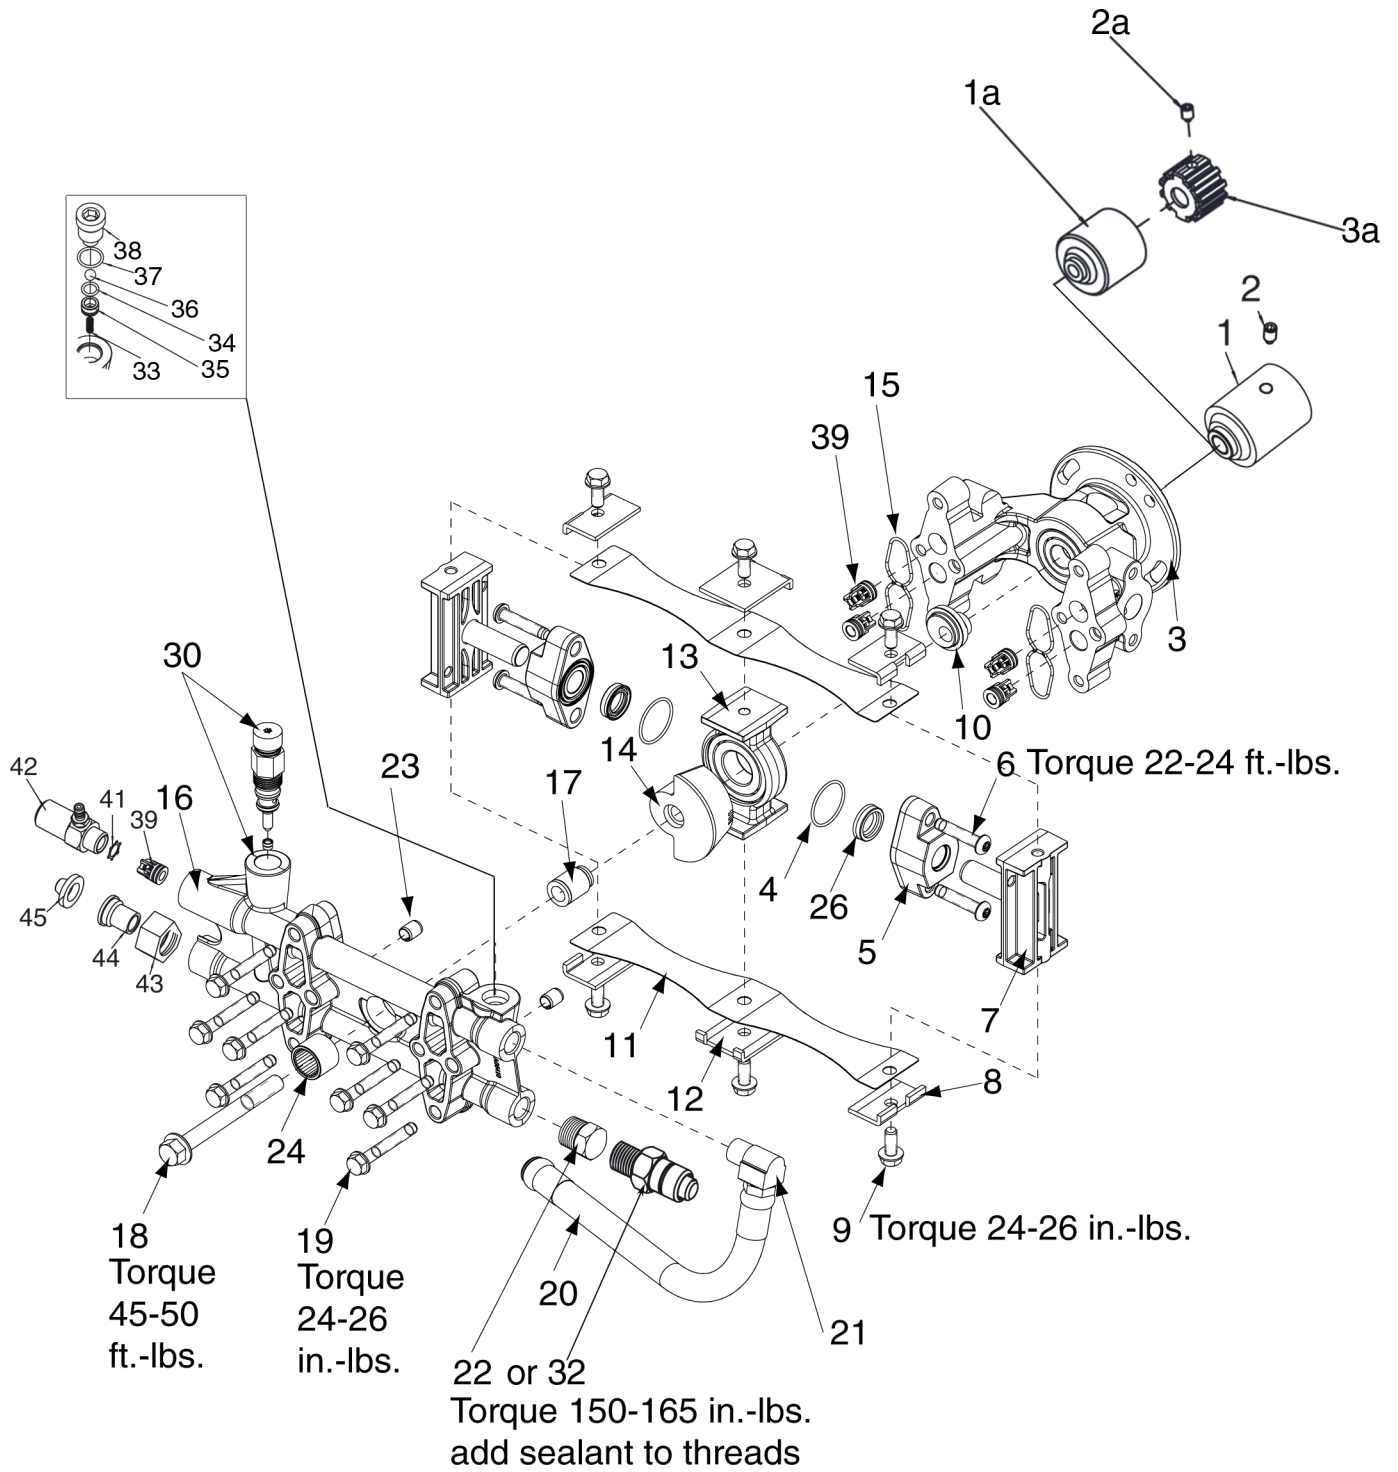

A14527 - DeVILBISS PUMP PARTS LIST

A14527 - DeVILBISS PUMP PARTS LIST

<u>Key#</u>	<u>Part #</u>	<u>Description</u>
1	D20950	Engine Shaft
1a	A00045	Bearing Cover Spline
2	D22856	Screw 1/4-28 .438 SET
2a	D25006	Screw 5/16-24 .478 SET
3	-----	Pump Body Assembly
3a	D28134	Shaft Couple Spline
4	*	O-Ring #2590 DUROMETER
5	D21254	Assembly Body Journal Radial
6	D25565	Screw 5/16-18 1.5 THD
7	D23487SV	Assembly Piston Radial
8	A00755	Clamp Block End
9	D25566	Screw 5/16-18 GR8 PH OIL
10	D26774	Shaft Bearing Couple
11	D20995	Strap2 Cylinder
12	A00756	Clamp Block Mid Strap
13	D21258	Assembly Ring Radial
14	D26773	Shaft, Counter weight
15	*	O-Ring
16	-----	Head Assembly
17	A01527	Assembly Shaft Inner Ring
18	D22684	Bolt .438-14X4.00 HHW
19	D25567	Screw 5/16-18 2.125 GR8 THD FORM
20	D24573	Pulse Hose 3/8 12" 2200PSI
21	F217	Elbow 3/8" Brass
22	16364	Plug 3/8 NPTF recessed
23	D21003	Dowel Alignment Split DOWEL
24	-----	Bearing Needle Radial
26	*	Seal, 16mm
30	A08869	Kit, Unloader and Seat
33	D20993	Spring, Easy Start
34	D21259	O-Ring
35	D21256	Seat, Easy Start
36	D20994	Ball, 5/16
37	*	O-Ring, Valve Plug
38	D21141	Plug, Valve
39	D23511	Radial Valve
41	A18469	Retaining Ring Internal
42	D29372	Chemical Injector QC
43	H068	Swivel 3/8 Male
44	H061	Nut Swivel garden Hose
45	F187	Screen Garden Hose 3

* Kits available :

D23514 Seal Kit

D23514 Seal Kit Include key#'s 4 (qty 2), 15 (qty2)
16 mm seal (qty 2) and O-Ring (qty1)