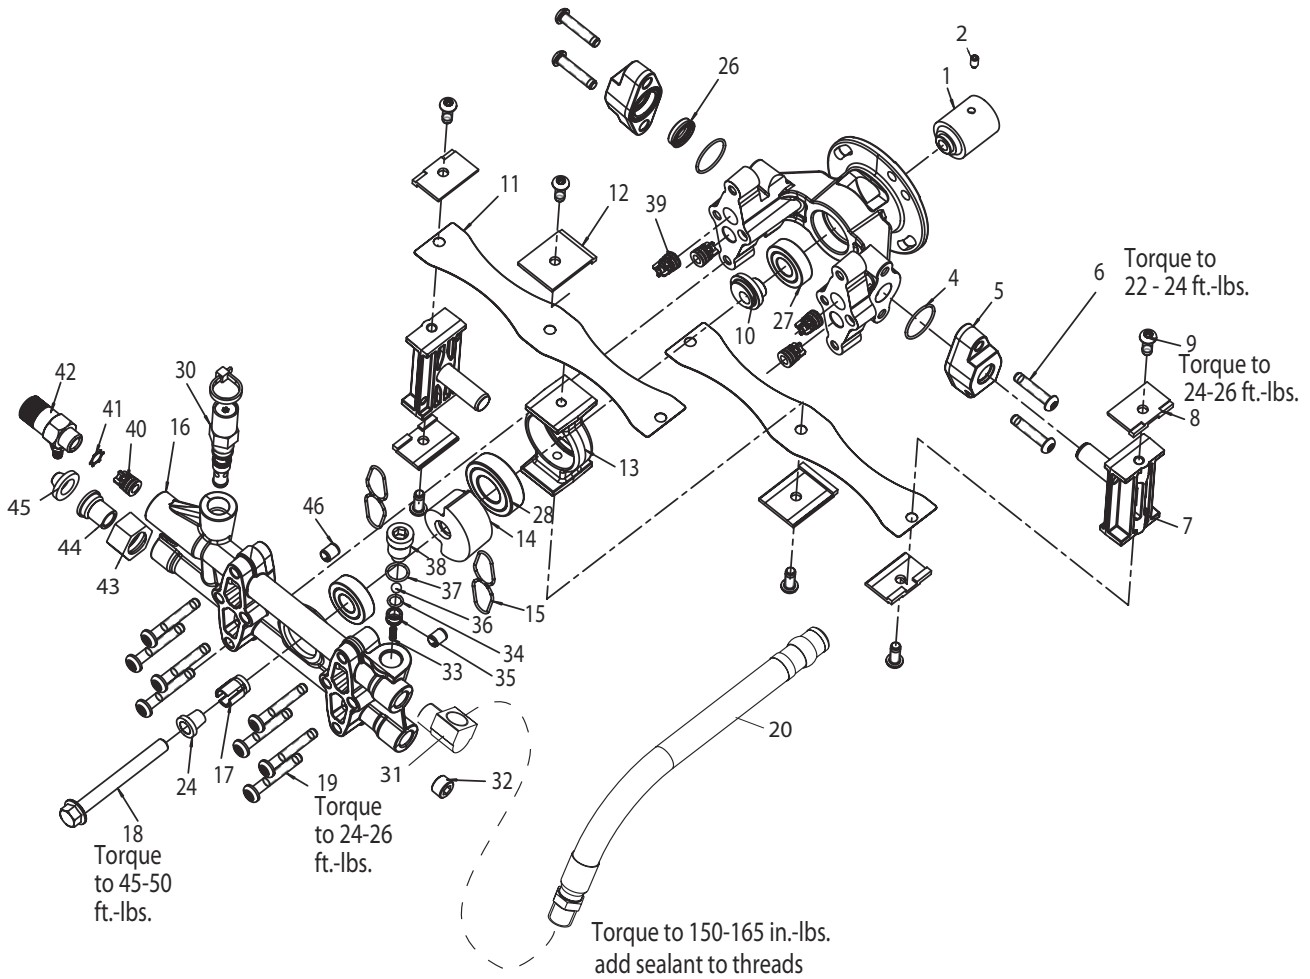

MODEL: DeVilbiss A01702

MODEL: DeVilbiss A01702

<u>Key#</u>	<u>Part #</u>	<u>Descriptio n</u>
1	D25054	Engine Shaft Couple
2	D25006	Screw, Set 5/16-24 x .478
4	*	O-Ring, #25 DUROMETER
5	D21254	Journal Body Assembly
6	D25565	Screw, 5/16-18 x1.5
7	D23487	Piston Assembly
8	A00755	Clamp Block End
9	D25566	Screw, 5/16-18 Gr 8
10	D27948	Shaft, Bearing
11	D20995	Strap, 2 Cylinder
12	A00756	Clamp Block Middle Strap
13	D21258	Ring Radial Assembly
14	D27947	Shaft, Counterweight
15	*	O-Ring, Pump Head
17	A01527	Shaft, Bearing
18	D22684	Bolt, 7/16-14 Gr 8
19	D25567	Screw, 5/16-18 x 2.125 Gr 8
20	A04774	Hose Kit - NOTE: This replacement kit includes a 12" pulse hose and hose retainer
26	*	Seal, 16mm
28	-----	Bearing included in Key#13
30	A03928	Unloader Kit NOTE: Any units built before May 15 will have a one piece unloader. This kit will replace both unloaders.
33	D20993	Spring, Easy Start
34	D21259	O-Ring
35	D21256	Seat, Easy Start
36	D20994	Ball, 5/16
37	*	O-Ring, Valve Plug
38	D21141	Plug, Valve
39	*	Valve Assembly
40	*	Valve Assembl y, 45° with o-ring
41	*	Ring, Retaining
42	V161	Chemical Injector w/quick connect
43	H061	Swivel Nut, Gardenhose
44	H068	Swivel, 3/8"
45	F187	Sc reen, Gardenhose

* Kits available :

D28722 Valve Kit includes key Include key# 's 39 (qty 4), 40 (qty1), 41 (qty 1)

D23514 Seal Kit Include key# 's 4 (qty 2), 15 (qty2), 26 (qty 2), 37 (qty 1)

General Information:

Pump Kit contains: H061 garden hose swivel nut, H068 3/8 NPT garden hose swivel, F187 screen, V161 chemical injector, A06113 sc rew (5/16-24)

This pump does not use oil.

MODEL: DeVilbiss A01702**D28722 Valve Kit**

contains Key# 's 39 (qty 4), 40 (qty 1), and 41 (qty 1)

**D23514 Seal Kit**

contains Key#s 4 (qty 2),
15 (qty 2), 26 (qty 2), and 37 (qty1)