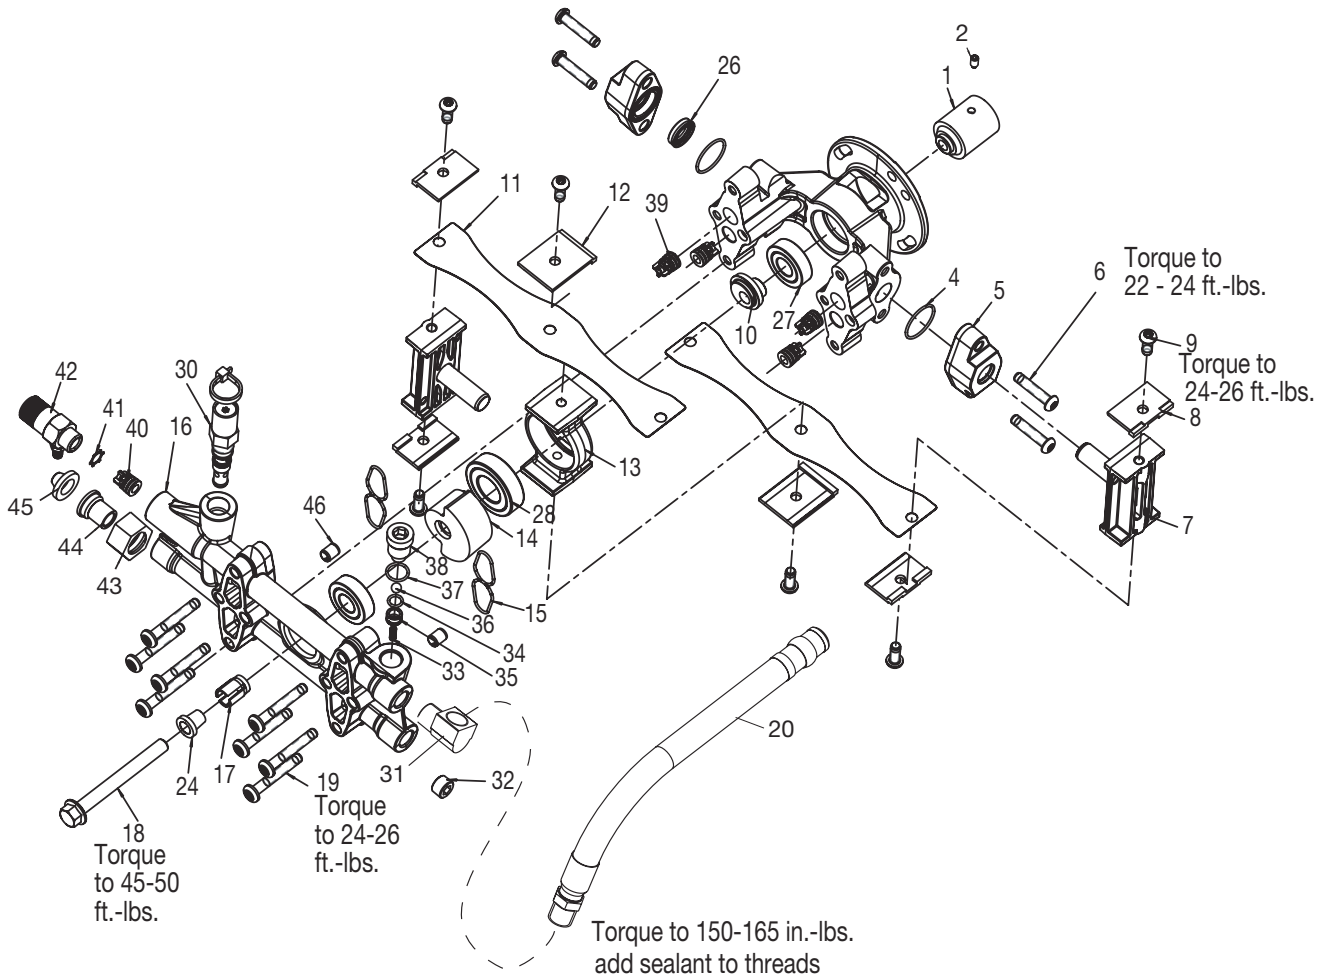

MODEL: DeVilbiss A01702

To order call M&S Service Co. Inc. 800-475-5660

MODEL: DeVilbiss A01702

<u>Key#</u>	<u>Part #</u>	<u>Description</u>
1	D25054	Engine Shaft Couple
2	D25006	Screw, Set 5/16-24 x .478
4	*	O-Ring, #25 DUROMETER
5	D21254	Journal Body Assembly
6	D25565	Screw, 5/16-18 x1.5
7	D23487	Piston Assembly
8	A00755	Clamp Block End
9	D25566	Screw, 5/16-18 Gr 8
10	D27948	Shaft, Bearing
11	D20995	Strap, 2 Cylinder
12	A00756	Clamp Block Middle Strap
13	D21258	Ring Radial Assembly
14	D27947	Shaft, Counterweight
15	*	O-Ring, Pump Head
17	A01527	Shaft, Bearing
18	D22684	Bolt, 7/16-14 Gr 8
19	D25567	Screw, 5/16-18 x 2.125 Gr 8
20	A04774	Hose Kit - NOTE: This replacement kit includes a 12" pulse hose and hose retainer
26	*	Seal, 16mm
28	-----	Bearing included in Key#13
30	A03928	Unloader Kit NOTE: Any units built before May 15 will have a one piece unloader. This kit will replace both unloaders.
33	D20993	Spring, Easy Start
34	D21259	O-Ring
35	D21256	Seat, Easy Start
36	D20994	Ball, 5/16
37	*	O-Ring, Valve Plug
38	D21141	Plug, Valve
39	*	Valve Assembly
40	*	Valve Assembly, 45° with o-ring
41	*	Ring, Retaining
42	V161	Chemical Injector w/quick connect
43	H061	Swivel Nut, Gardenhose
44	H068	Swivel, 3/8"
45	F187	Screen, Gardenhose

*** Kits available :**

D28722 Valve Kit includes key Include key#'s 39 (qty 4), 40 (qty1), 41 (qty 1)

D23514 Seal Kit Include key#'s 4 (qty 2), 15 (qty2), 26 (qty 2), 37 (qty 1)

General Information:

Pump Kit contains: H061 garden hose swivel nut, H068 3/8 NPT garden hose swivel, F187 screen, V161 chemical injector, A06113 screw (5/16-24)

This pump does not use oil.

MODEL: DeVilbiss A01702**D28722 Valve Kit**

contains Key#'s 39 (qty 4), 40 (qty 1), and 41 (qty 1)

**D23514 Seal Kit**

contains Key#'s 4 (qty 2),
15 (qty 2), 26 (qty 2), and 37 (qty1)