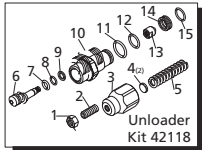

**Repair Kits**

Pos	Code	Description	Qty	Pos	Code	Description	Qty	Pos	Code	Description	Qty
1	1060120	Nut M6	1	32	2840520	Pump body	●○1	60	2840450	Spring	1
2	392840	Screw M 6x16	1	33	2840010	Pump body	■□1	61	2840441	Seat	1
3	2760480	Insert	1	34	800220	Screw M 8x45	(221 in/lbs)●○3	62	480650	Washer	1
4	1980220	Wobble plate	2	35	380410	Screw M 8x40	(221 in/lbs)■□3	63	2840840	Plug	(36 in/lbs)1
5	2760410	Spring	1	36	2841220	Fitting 3/4" NH Plastic	●○1	64	3400650	Plug	1
6	2841140	Piston	1	37	2840270	Fitting 3/4" NH Brass	■□1	65	2841520	O-Ring ø 13.5x1.8	3
7	2260100	O-Ring ø 6.02x2.62	1	38	2840250	Fitting	(221 in/lbs)1	66	1681420	O-Ring ø 8x1	●1
8	660190	O-Ring ø 6.07x1.78	1	39	7369	Filter	1	67	1060100	Ball - (EZ start pump only)	1
9	2760210	Ring	1	40	1460431	O-Ring ø 4x2.5	1	68	2840450	Spring - (EZ start pump only)	1
10	2840750	Piston guide	(177 in/lbs)1	41	3700220	Shutter	1	69	2840440	Seat - (EZ start pump only)	1
11	740290	O-Ring ø 14x1.78	2	42	3709605	Jet w/O-Ring	●1		AR64545	Oil	1
12	820510	O-Ring ø 10.82x1.78	1	43	1343580	Spring	1		OIL CAPACITY - 2.2 OZ		
13	2840760	Shutter	(27 in/lbs)1	44	1080091	Spring	●1				
14	2840770	Seat	1	45	800560	O-Ring ø 8.73x1.78	2				
15	1470210	O-Ring ø 9x1	1	46	2840340	Injector	(27 in/lbs)1				
17	1982520	Hose tail ø 8	(35 in/lbs)1	47	3709607	Detergent injector w/O-Ring	(27 in/lbs)●1				
18	480480	O-Ring ø 4.48x1.78	1	48	2840260	Fitting	(221 in/lbs)1				
19	1250280	Ball	1	49	2840060	Spring	3				
20	1560520	Spring	1	50	2840040	Piston	■□3				
25	2841530	Plug	●○□3	51	2840530	Piston	●○3				
26	2840481	Plug	■□3	52	2840050	Lock	3				
27	2849050	Complete valve	●○6	53	1980130	Fifth wheel	1				
27	2849051	Complete valve	■□6	54	1980250	Fifth wheel	1				
27	2841620	Head	●1	55	1980240	Fifth wheel	1				
27	2840030	Head	○1	56	2840690	Wobble plate	□1				
27	43061	Head	■□1	57	2840800	Wobble plate	●○1				
27	2840852	Head	1	58	2840190	Wobble plate	■1				
28	2200141	Water seal	●○6	59	161060	Bearing	1				
28	2200141	Water seal	■□3	51	161050	Ring ø1 72	1				
28	2840540	Bushing	●○3	52	161050	Ring ø1 72	1				
29	2840090	Bushing	□3	53	2840310	Ring	1				
29	2840561	Bushing	■3	54	770590	O-Ring ø 21.95x1.78	3				
30	1683500	Oil seal	3	55	2840550	Bushing	3				
31	2841240	Plug 3/8" G Plastic	(71 in/lbs)●○1	55	2840890	O-Ring ø 14x2	2				
31	1980740	Plug 3/8" G Brass	(177 in/lbs)■□1	56	2840140	Thermal relief valve	1				
				57	600180	O-Ring ø 7.66x1.78	1				
				58	2840830	Screw	(89 in/lbs)1				
				59	1060100	Ball	1				