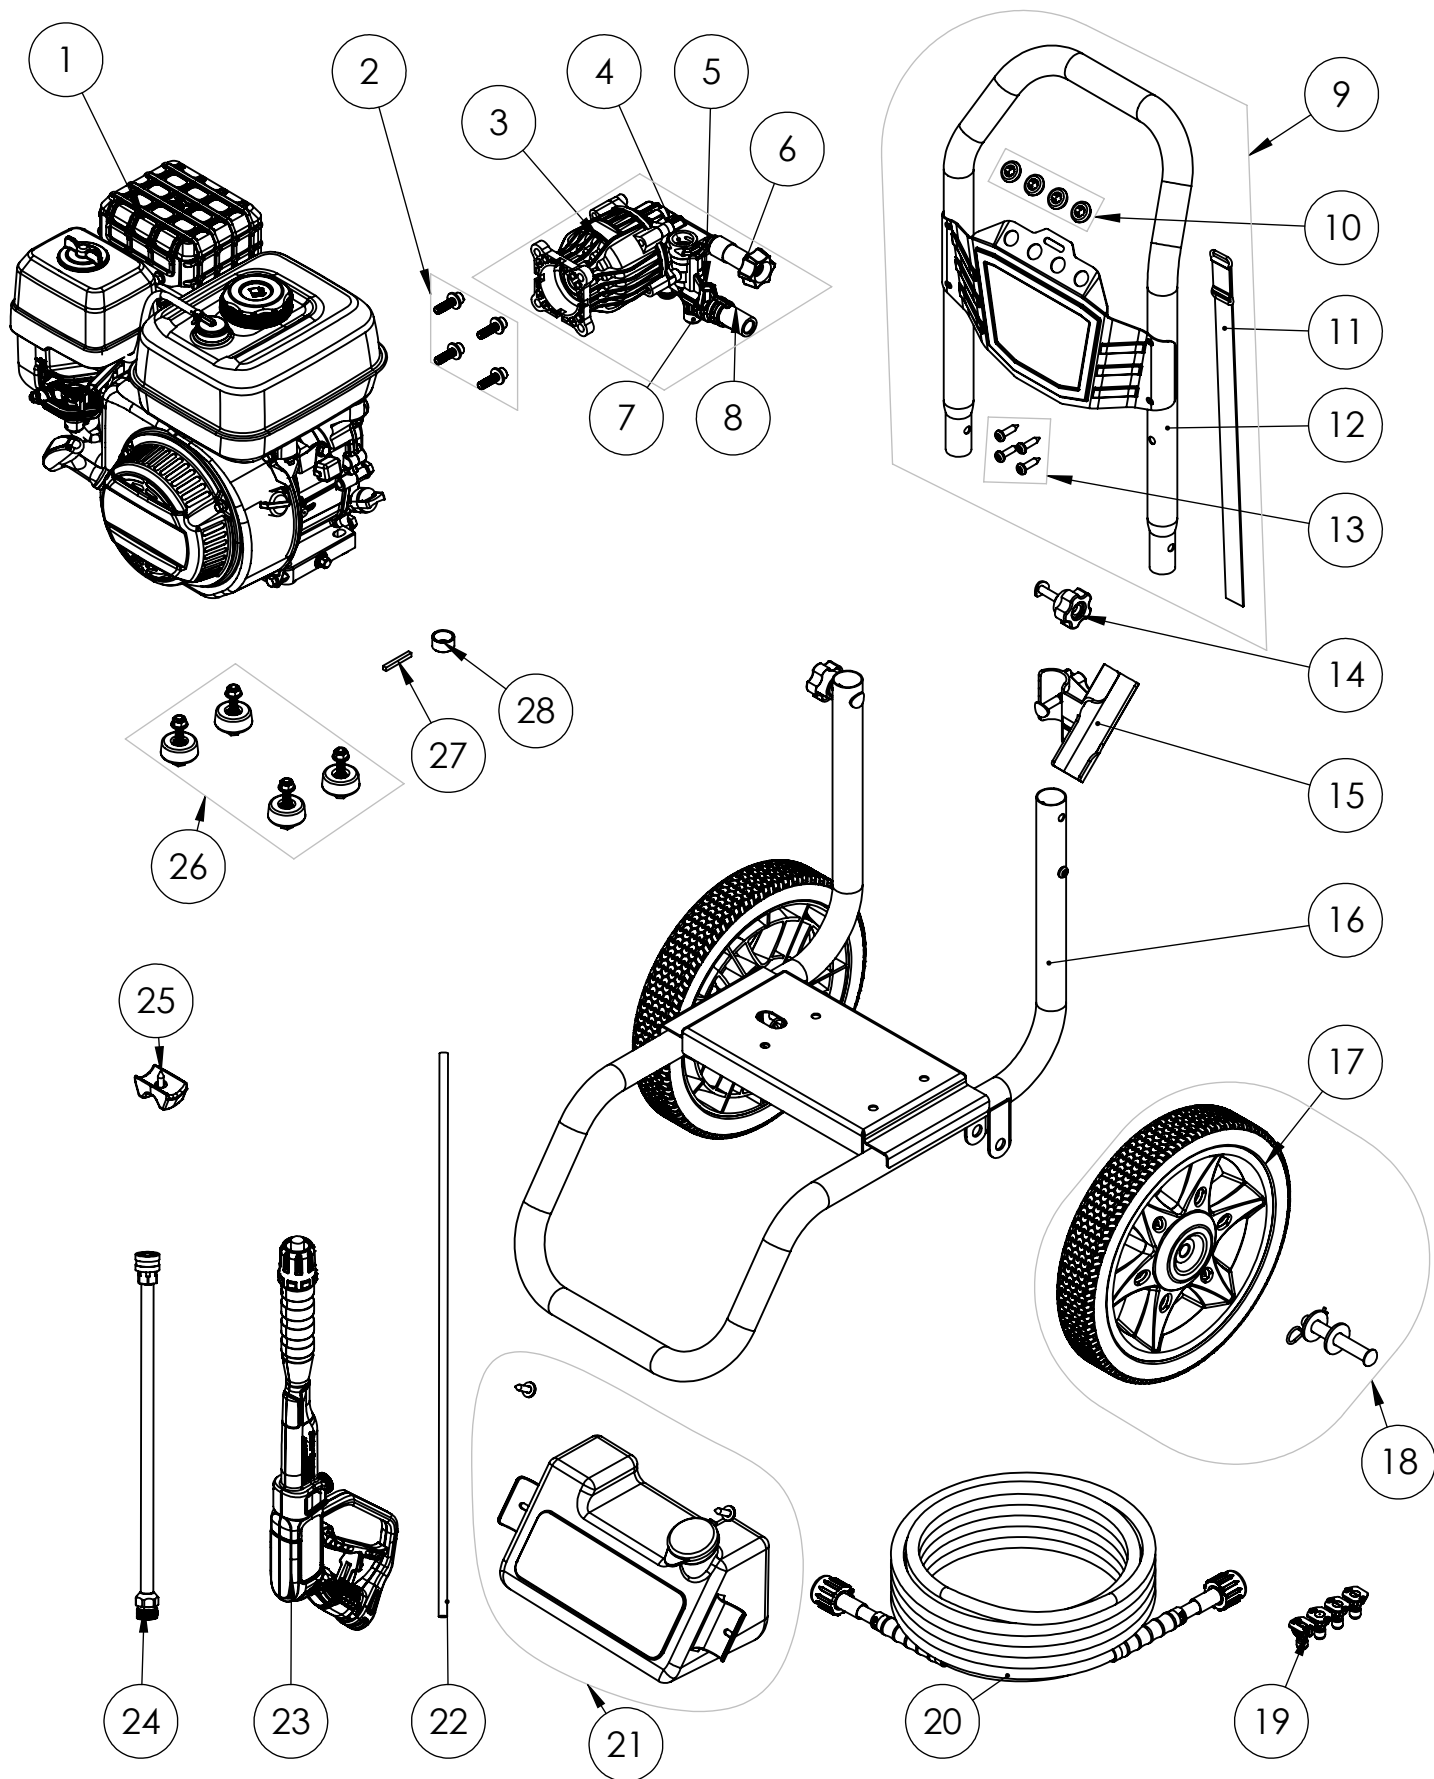

MS61222, MS61222S

Parts Breakdown - REV B

FOR QUESTIONS AND CONCERNS, CONTACT US AT

Allparts Equipment &
Accessories Inc.

www.allpartsinc.com

Call Us: 1-269-685-4123

Text Us: 1-269-447-0412

ITEM NO.	PART NUMBER	DESCRIPTION	QTY.
1	110039	ENGINE, GB160 CRX, 163 CC, 50 ST, CRX LABELS	1
2	7117730	PUMP/MOTOR MOUNTING HDW SVC KIT	1
3	520011	PUMP, HORZ, 12mmx11DEG, NO P/B, AL HEAD	1
4	7104226	UNLOADER KIT	1
5	7104228	SOAP INJECTOR KIT	1
6	7106653	INLET CONNECTOR	1
7	7101359	THERMAL RELIEF VALVE	1
8	7106630	VENTURI TUBE KIT	1
9	7116907	HANDLE KIT 61222	1
10	7117724	4 PC NOZZLE HOLDER KIT	1
11	7106830	STRAP, HOSE 17" X 1"	1
12	7115671BK1	TUBE, VERT HANDLE, 12 C-C, FLAT BLACK	1
13	7117740	DASHBOARD MOUNTING SCREWS KIT	1
14	7107941	KNOB-BOLT ASSEMBLY	3
15	7114691	HOLDER, UNIVERSAL GUN	1
16	7116684	FRAME KIT, HORIZ BP VERT FRAME CRA STYLE	1
17	7112339	WHEEL, 12[305] X 2 [52]	2
18	7105467	WHEEL SVC KIT, 12" BLACK W/AXLE ,CLIP	2
19	7115086	NOZZLE KIT, 4PC, 2.7 BRAS	1
20	7112862	HOSE, 1/4 X 25' X 3200PSI HYFLEX BLK	1
21	7116681	SOAP TANK KIT, CRA STYLE	1
22	7117098	HOSE, SOAP CLEAR 5.7MMx8.9MM OD 2.00'	1
23	7112774AAA	GUN, FRONT ENTRY, 2 PIECE, 3450 PSI, M22, AAA	1
24	7103550	LANCE, 16" W/ 1/4 QC AND M22(M)	1
25	7105468	FOOT SVC KIT & SCREW	1
26	7108436	VIBRATION ISOLATOR KIT	1
27	7101506	KEY, SHAFT 3/16 X 3/16 X 1-1/2	1
28	7111995	SPACER, 3/4" ENGINE SHAFT 12.5 LONG	1