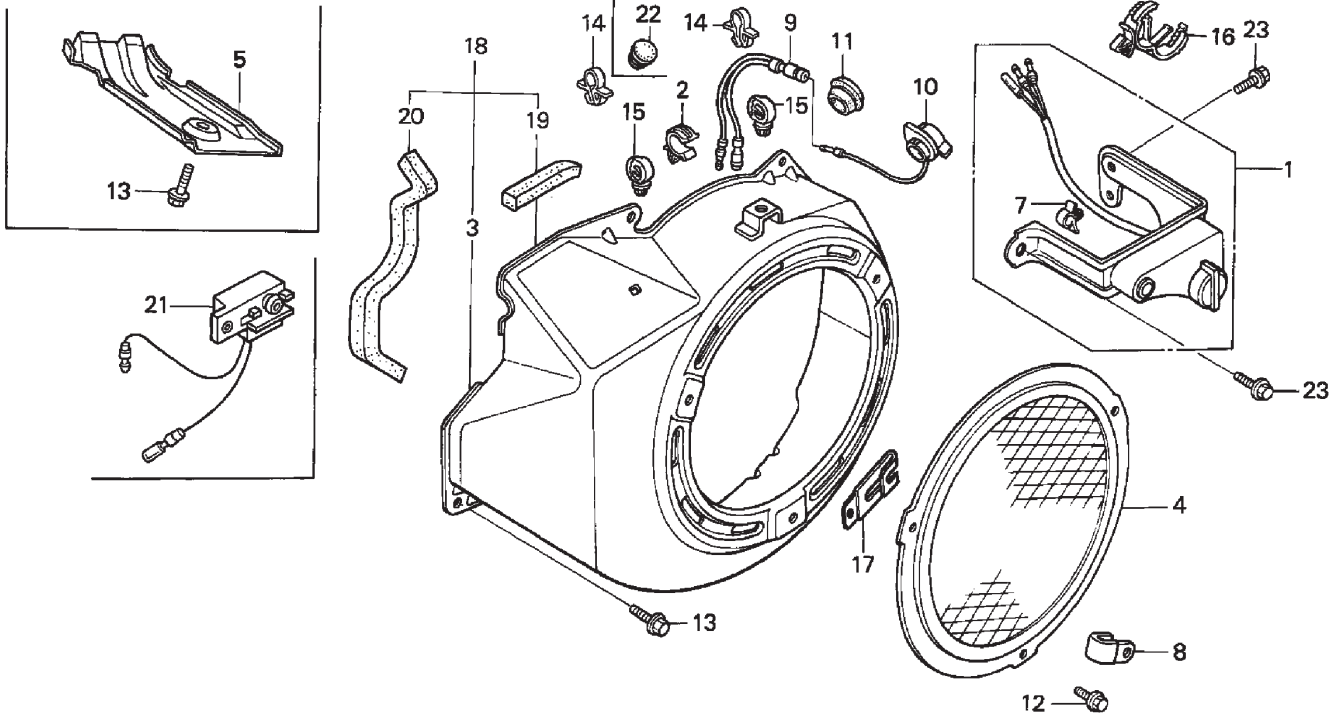

GX340K1 QA

Fan Cover

Ref #	Part Number	Qty	Description
1	15520-ZE2-003	1	ALERT UNIT, OIL Use up to Engine SN 2143683. (Honda Code 2025690).
2	16731-ZE2-003	1	CLIP, TUBE (Honda Code 2026094).
3	19610-ZE3-010ZA	1	SEE PART DETAILS - PRI; COVER, FAN *R8* (BRIGHT RED) (Honda Code 4230637).
3	19610-ZE3-010ZL	1	COVER, FAN *R280* (POWER RED) (Honda Code 7329592).
5	19631-ZE3-W00	1	SHROUD (Honda Code 3713294).
7	30701-883-000	1	CLIP, IGNITION WIRE (8MM) Use up to Engine SN 2143683. (Honda Code 0636787).
9	32197-ZH8-003	1	SUB-HARNESS Use from Engine SN 2143684 to 2639737. (Honda Code 4193082).
10	36100-ZE1-015	1	SEE PART DETAILS - PRI; SWITCH ASSY., ENGINE STOP Use from Engine SN 2143684 to 2639737. (Honda Code 2787869).
10	36100-ZH7-003	1	SWITCH ASSY., ENGINE STOP Use from Engine SN 2639738. (Honda Code 5266184).
11	81329-567-020	1	SEE PART DETAILS - PRI; GROMMET, DRAIN HOLE Use up to Engine SN 2143683. (Honda Code 0677773).
13	90013-883-000	6	SEE PART DETAILS - PRI; BOLT, FLANGE (6X12) (CT200) (Honda Code 0636845).
16	90684-ZA0-601	1	SEE PART DETAILS - PRI; CLIP, WIRE HARNESS (Honda Code 2539138).
23	90013-883-000	2	SEE PART DETAILS - PRI; BOLT, FLANGE (6X12) (CT200) Use up to Engine SN 2143683. (Honda Code 0636845).