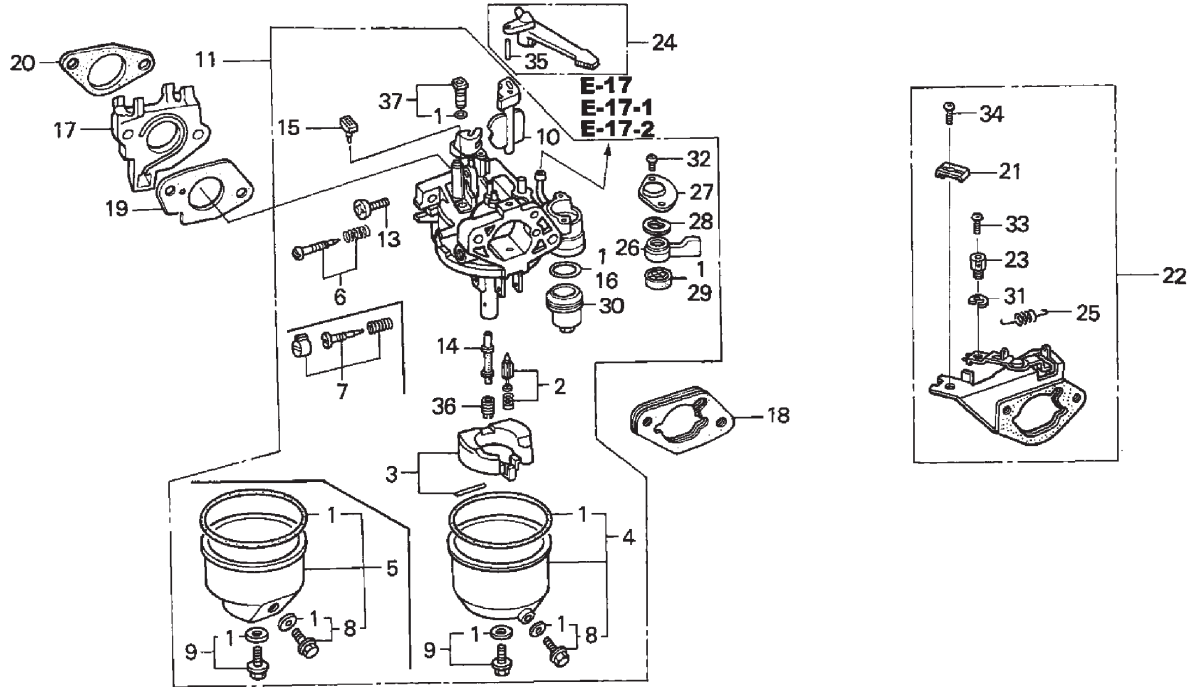

GX340K1 QA

Carburetor

Ref #	Part Number	Qty	Description
1	16010-ZE2-812	1	SEE PART DETAILS - PRI; GASKET SET (Honda Code 3511383).
2	16011-ZA0-931	1	VALVE SET, FLOAT (Honda Code 2059236).
3	16013-ZA0-931	1	FLOAT SET (Honda Code 2059244).
4	16015-ZE8-005	1	SEE PART DETAILS - PRI; CHAMBER SET, FLOAT Use up to Engine SN BE34B B. (Honda Code 2089993).
5	16015-ZE8-005	1	SEE PART DETAILS - PRI; CHAMBER SET, FLOAT Use from Engine SN BE34B C. (Honda Code 2089993).
6	16016-ZE0-005	1	SCREW SET, PILOT (Honda Code 1441500).
8	16024-ZE1-811	1	SCREW SET, DRAIN (Honda Code 1672187).
9	16028-ZE0-005	1	SEE PART DETAILS - PRI; SCREW SET B (Honda Code 1441518).
10	16044-ZE3-W20	1	CHOKE SET (Honda Code 3713112).
11	16100-ZE3-W31	1	SEE PART DETAILS - PRI; CARBURETOR ASSY. (BE34B C) Use up to Engine SN 2521202. (Honda Code 5192133).
11	16100-ZE3-W31	1	SEE PART DETAILS - PRI; CARBURETOR ASSY. (BE34B C) Use from Engine SN 2521203. (Honda Code 5192133).
13	16124-ZE0-005	1	SCREW, THROTTLE STOP (Honda Code 1441559).
14	16166-ZE3-W20	1	NOZZLE, MAIN (Honda Code 3738341).
16	16173-001-004	1	GASKET, FUEL STRAINER CUP (Honda Code 0005652).
17	16211-ZF6-000	1	INSULATOR, CARBURETOR (Honda Code 3501277).
18	16220-ZA0-702	1	SEE PART DETAILS - PRI; SPACER, CARBURETOR (Honda Code 2686533).
19	16221-ZF6-800	1	SEE PART DETAILS - PRI; GASKET, CARBURETOR (Honda Code 3713161).
20	16223-ZE3-W00	1	SEE PART DETAILS - PRI; GASKET, INSULATOR (Honda Code 3713179).
24	16610-ZE1-000	1	LEVER, CHOKE (STD) (Honda Code 1440114).
26	16953-ZE1-406	1	SEE PART DETAILS - PRI; LEVER, VALVE Use up to Engine SN BE34B B. (Honda Code 5167358).
26	16953-ZE1-812	1	LEVER, VALVE Use from Engine SN BE34B C. (Honda Code 5140876).
27	16954-ZE1-812	1	SEE PART DETAILS - PRI; PLATE, LEVER SETTING (Honda Code 5148135).
28	16956-ZE1-811	1	SPRING, VALVE LEVER (Honda Code 1807809).
29	16957-ZE1-812	1	SEE PART DETAILS - PRI; GASKET, VALVE (Honda Code 3440708).
30	16967-ZE0-811	1	CUP, FUEL STRAINER (Honda Code 1441583).
32	93500-03006-0H	2	SEE PART DETAILS - PRI; SCREW, PAN (3X6) Use from Engine SN BE34B C. (Honda Code 0561654).