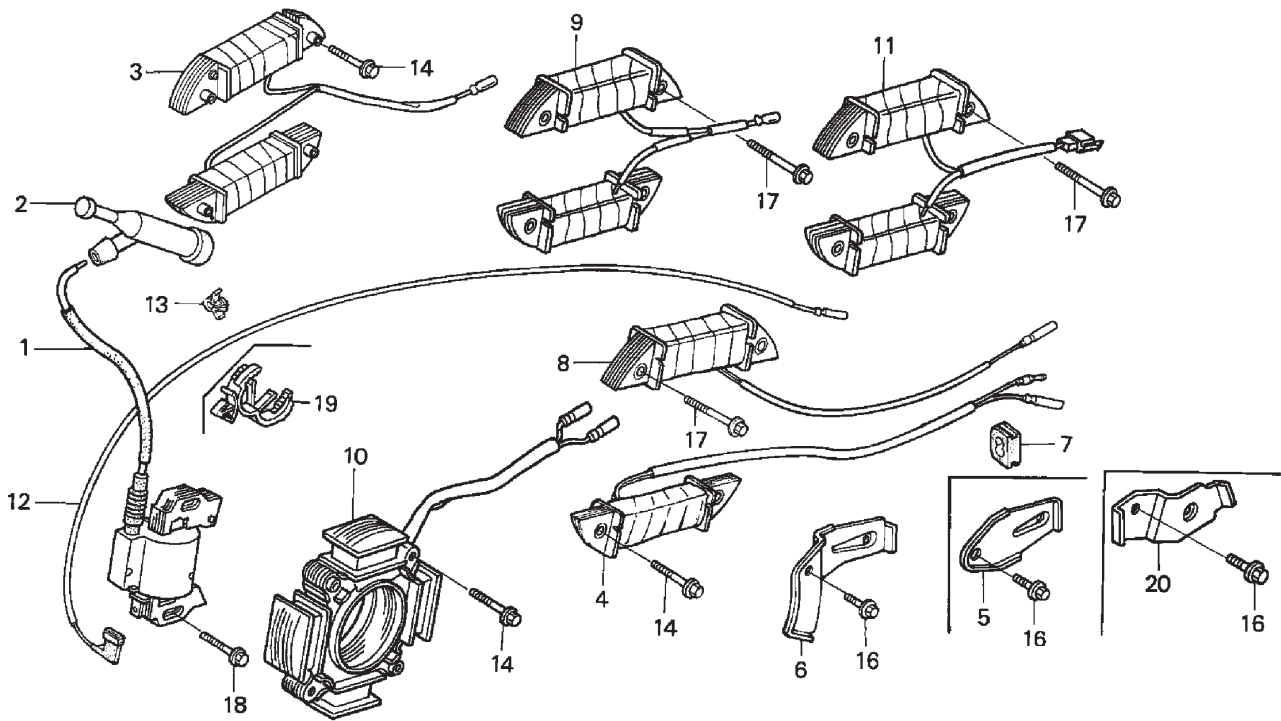

GX340K1 QA

Ignition Coil (1)

Ref #	Part Number	Qty	Description
1	30500-ZE2-023	1	SEE PART DETAILS - SUP; COIL ASSY., IGNITION Use up to Engine SN 2286768. (Honda Code 4545927).
1	30500-ZF6-W02	1	SEE PART DETAILS - PRI; COIL ASSY., IGNITION Use up to Engine SN 2286768. (Honda Code 7032428).
1	30500-ZF6-W02	1	SEE PART DETAILS - PRI; COIL ASSY., IGNITION (Honda Code 7032428).
2	30700-ZE1-013	1	SEE PART DETAILS - PRI; CAP ASSY., NOISE SUPPRESSOR (Honda Code 3526837).
7	31512-ZE2-000	1	GROMMET, WIRE (Honda Code 2026557).
12	36101-ZE2-701	1	WIRE, STOP SWITCH (430MM) (Honda Code 3713435).
18	90015-883-000	2	BOLT, FLANGE (6X28) (Honda Code 0636852).