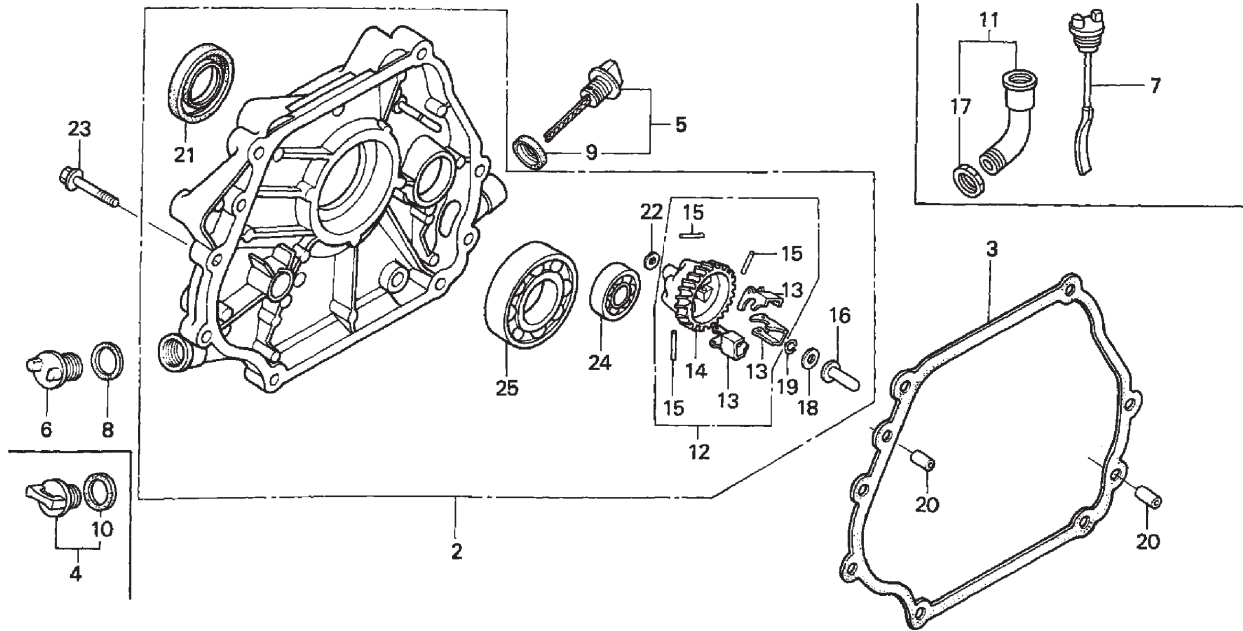

GX340K1 QA

Crankcase Cover

Ref #	Part Number	Qty	Description
2	11300-ZE3-602	1	COVER ASSY., CRANKCASE (Q-TYPE) (Honda Code 3712957).
2	11300-ZE3-604	1	SEE PART DETAILS - PRI; COVER ASSY., CRANKCASE (Honda Code 7154677).
3	11381-ZE3-801	1	SEE PART DETAILS - PRI; GASKET, CASE COVER (Honda Code 6436869).
4	15600-ZG4-003	1	CAP ASSY., OIL FILLER Use from Engine SN 2259155. (Honda Code 4497921).
5	15600-735-003	1	SEE PART DETAILS - PRI; CAP ASSY., OIL FILLER (Honda Code 4523106).
6	15620-ZG4-910	1	SEE PART DETAILS - PRI; CAP, OIL FILLER Use up to Engine SN 2259154. (Honda Code 3678596).
8	15621-896-010	1	SEE PART DETAILS - PRI; GASKET, OIL FILLER CAP Use up to Engine SN 2259154. (Honda Code 1033042).
9	15625-ZE1-003	1	GASKET, OIL FILLER CAP (Honda Code 4497947).
10	15625-ZE1-003	1	GASKET, OIL FILLER CAP Use from Engine SN 2259155. (Honda Code 4497947).
12	16510-ZE3-000	1	GOVERNOR ASSY. (Honda Code 3713187).
13	16511-ZE8-000	3	WEIGHT, GOVERNOR (Honda Code 2090090).
14	16512-ZE3-000	1	HOLDER, GOVERNOR WEIGHT (Honda Code 3713195).
15	16513-ZE2-000	3	PIN, GOVERNOR WEIGHT (Honda Code 2025971).
16	16531-Z0A-000	1	SEE PART DETAILS - PRI; SLIDER, GOVERNOR (Honda Code 6605117).
18	90473-147-000	1	WASHER (6X16) (Honda Code 0465591).
19	90602-ZE1-000	1	SEE PART DETAILS - PRI; CLIP, GOVERNOR HOLDER (Honda Code 2456697).
20	90701-HC4-000	2	PIN, DOWEL (8X12) (Honda Code 2978443).
21	91201-ZE3-004	1	OIL SEAL (35X52X8) (Honda Code 2108595).
22	94101-06800	1	SEE PART DETAILS - PRI; WASHER, PLAIN (6MM) (Honda Code 0345900).
23	95701-08040-00	7	SEE PART DETAILS - PRI; BOLT, FLANGE (8X40) (Honda Code 2298404).
24	96100-62020-00	1	SEE PART DETAILS - PRI; BEARING, RADIAL BALL (6202) (Honda Code 0708941).
25	96100-62070-00	1	BEARING, RADIAL BALL (6207) (Honda Code 0997320).