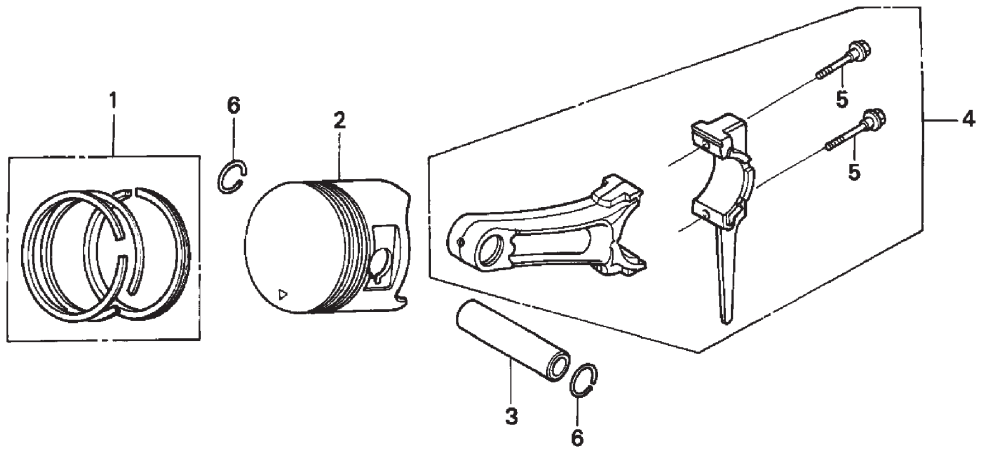

GX340K1 QA

Piston

Ref #	Part Number	Qty	Description
1	13010-ZE3-003	1	SEE PART DETAILS - PRI; RING SET, PISTON (STD) (Honda Code 2278182).
1	13011-ZE3-003	1	SEE PART DETAILS - PRI; RING SET, PISTON (OS 0.25) (Optional). (Honda Code 2278208).
1	13012-ZE3-003	1	SEE PART DETAILS - PRI; RING SET, PISTON (OS 0.50) (Optional). (Honda Code 2278224).
1	13013-ZE3-003	1	SEE PART DETAILS - PRI; RING SET, PISTON (0.75) (Optional). (Honda Code 2278240).
2	13101-ZE3-W00	1	PISTON (STD) (Honda Code 3735420).
2	13102-ZE3-W00	1	PISTON (OS 0.25) (Optional). (Honda Code 3738226).
2	13103-ZE3-W00	1	PISTON (OS 0.50) (Optional). (Honda Code 3738234).
2	13104-ZE3-W00	1	PISTON (0.75) (Optional). (Honda Code 3738242).
3	13111-ZF6-000	1	SEE PART DETAILS - PRI; PIN, PISTON (Honda Code 3134434).
4	13200-ZE3-010	1	SEE PART DETAILS - SUP; ROD ASSY., CONNECTING (STD) (Honda Code 2871200).
4	13200-ZE3-315	1	SEE PART DETAILS - PRI; ROD ASSY., CONNECTING (US 0.25) (Optional). (Honda Code 2871218).
5	90001-ZE8-000	2	BOLT, CONNECTING ROD (Honda Code 2160489).
6	90601-ZE3-000	2	CLIP, PISTON PIN (20MM) (Honda Code 2108579).