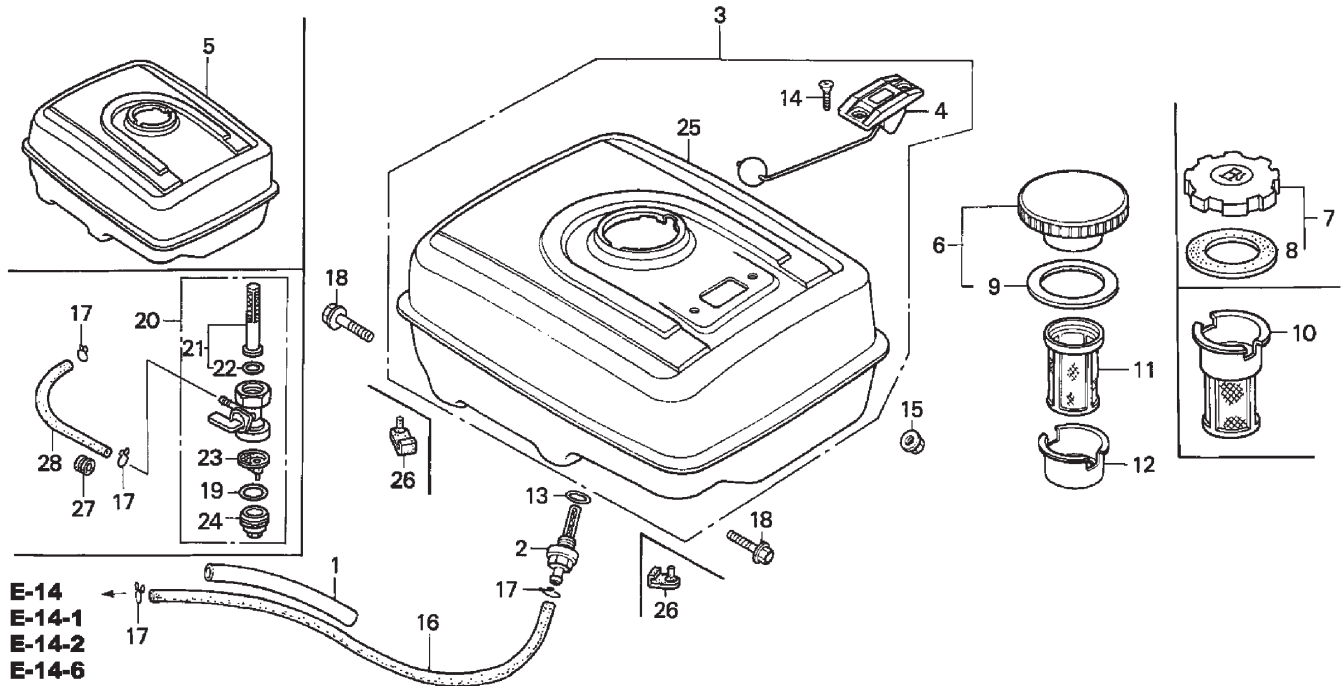

GX340K1 QA

Fuel Tank

Ref #	Part Number	Qty	Description
1	16854-ZE1-000	1	SEE PART DETAILS - SUP; RUBBER, SUPPORTER Use up to Engine SN 2045717. (Honda Code 1436674).
1	16854-ZH8-000	1	SEE PART DETAILS - PRI; RUBBER, SUPPORTER (107MM) (Honda Code 3683646).
2	16955-ZE1-000	1	JOINT, FUEL TANK (Honda Code 1427459).
5	17510-ZE3-010ZA	1	SEE PART DETAILS - PRI; TANK, FUEL *NH31* (MCKINLEY WHITE) (Honda Code 3713278).
6	17620-ZE2-W00	1	SEE PART DETAILS - SUP; CAP, FUEL FILLER Use up to Engine SN 2302949. (Honda Code 3682028).
6	17620-402-010	1	SEE PART DETAILS - PRI; CAP, FUEL FILLER Use up to Engine SN 2302949. (Honda Code 2892610).
7	17620-ZH7-023	1	SEE PART DETAILS - PRI; CAP, FUEL FILLER Use from Engine SN 2302950 to 4122402. (Honda Code 5344817).
7	17620-ZH7-023	1	SEE PART DETAILS - PRI; CAP, FUEL FILLER Use from Engine SN 4122403. (Honda Code 5344817).
8	17631-ZH7-003	1	GASKET, FUEL FILLER CAP Use from Engine SN 2302950. (Honda Code 4608725).
9	17631-329-003	1	SEE PART DETAILS - PRI; GASKET, FUEL FILLER CAP Use up to Engine SN 2302949. (Honda Code 2820587).
10	17672-ZE2-W00	1	SEE PART DETAILS - SUP; FILTER, FUEL Use up to Engine SN 2146374. (Honda Code 3678703).
10	17672-ZE2-W01	1	SEE PART DETAILS - PRI; FILTER, FUEL Use up to Engine SN 2146374. (Honda Code 4270864).
10	17672-ZE2-W01	1	SEE PART DETAILS - PRI; FILTER, FUEL Use from Engine SN 2240293. (Honda Code 4270864).
11	17672-880-000	1	FILTER, FUEL Use from Engine SN 2146375 to 2240292. (Honda Code 0474759).
12	17673-893-000	1	SEE PART DETAILS - PRI; HOLDER, FUEL FILTER Use from Engine SN 2146375 to 2240292. (Honda Code 0788109).
13	91353-671-003	1	SEE PART DETAILS - PRI; O-RING (13.5X1.5) (ARAI) (Honda Code 0949883).
15	94050-08000	2	SEE PART DETAILS - PRI; NUT, FLANGE (8MM) (Honda Code 0481143).
16	95001-45003-60M	1	BULK HOSE, FUEL (4.5X3000) (4.5X235) (Honda Code 5137104).
17	95002-02080	2	CLIP, TUBE (B8) (Honda Code 0250647).
18	95701-08025-00	2	SEE PART DETAILS - PRI; BOLT, FLANGE (8X25) (Honda Code 2545325).