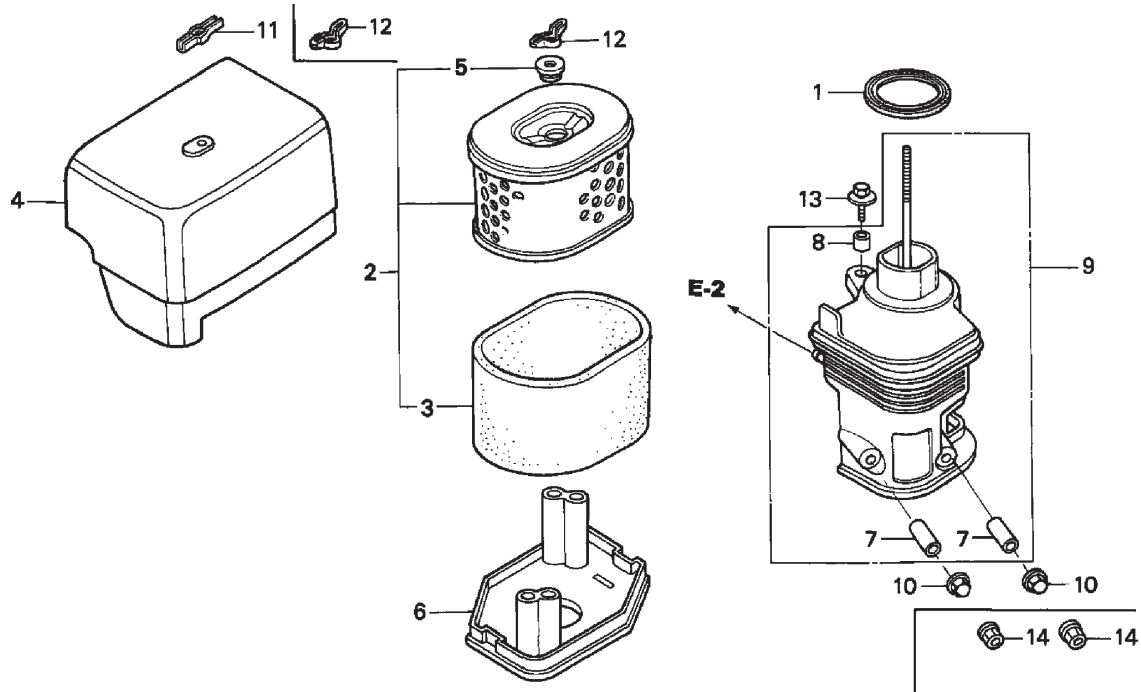

GX340K1 QA

Air Cleaner

Ref #	Part Number	Qty	Description
1	16271-ZE2-010	1	SEE PART DETAILS - PRI; GASKET, ELBOW (Honda Code 7301195).
2	17210-ZE3-505	1	SEE PART DETAILS - PRI; ELEMENT, AIR CLEANER (Honda Code 5252697).
3	17218-ZE3-505	1	SEE PART DETAILS - PRI; FILTER (OUTER) (Honda Code 5281449).
4	17231-ZE3-W00	1	SEE PART DETAILS - SUP; COVER, AIR CLEANER (Honda Code 3713245).
4	17231-ZE3-W01	1	SEE PART DETAILS - PRI; COVER, AIR CLEANER (Honda Code 6722623).
5	17232-891-000	1	GROMMET, AIR CLEANER (Honda Code 0999763).
6	17235-ZH9-N00	1	NOSE, MUFFLER (Honda Code 3713252).
7	17238-ZE2-310	2	COLLAR, AIR CLEANER (Honda Code 2384105).
8	17239-ZE1-000	1	COLLAR B, AIR CLEANER (Honda Code 1427533).
9	17410-ZH9-N00	1	ELBOW, AIR CLEANER (Honda Code 3713260).
10	90201-415-000	2	NUT, CAP (6MM) Use up to Engine SN 2205632. (Honda Code 0670729).
11	90203-PB2-000	1	SEE PART DETAILS - PRI; WINGNUT, AIR CLEANER COVER Use up to Engine SN 2143835. (Honda Code 0994855).
11	90203-ZA0-800	1	WINGNUT (6MM) Use from Engine SN 2143836 to 2313587. (Honda Code 1742238).
12	90325-044-000	1	SEE PART DETAILS - PRI; WINGNUT, TOOL BOX SETTING Use up to Engine SN 2313587. (Honda Code 0127720).
12	90325-044-000	2	SEE PART DETAILS - PRI; WINGNUT, TOOL BOX SETTING Use from Engine SN 2313588. (Honda Code 0127720).
13	93404-06020-08	1	BOLT-WASHER (6X20) (Honda Code 2410694).
13	93494-06020-08	1	SEE PART DETAILS - PRI; BOLT-WASHER (6X20) (Honda Code 0468421).
14	94050-06000	2	SEE PART DETAILS - PRI; NUT, FLANGE (6MM) Use from Engine SN 2205633. (Honda Code 0471623).