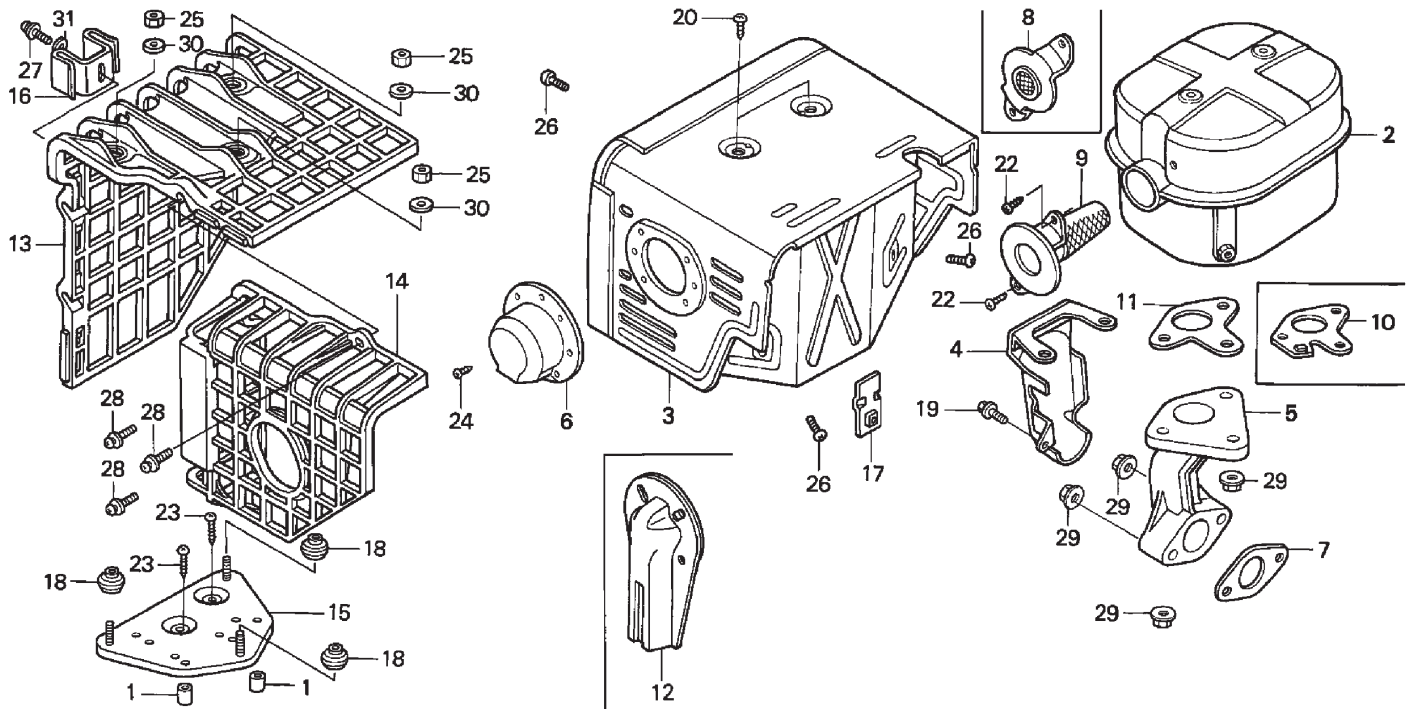

GX340K1 QA

Muffler

Ref #	Part Number	Qty	Description
2	18310-ZE3-W00	1	MUFFLER (Honda Code 3735461).
3	18320-ZE3-W01	1	SEE PART DETAILS - PRI; PROTECTOR, MUFFLER (Honda Code 4640843).
4	18323-ZE3-W40	1	PROTECTOR, EX. PIPE (Honda Code 3713286).
5	18330-ZE2-W00	1	PIPE, EX. (Honda Code 3678794).
6	18331-ZE3-810	1	CAP, MUFFLER (Honda Code 2108082).
7	18333-ZE3-800	1	SEE PART DETAILS - SUP; GASKET, EX. PIPE Use up to Engine SN 2582468. (Honda Code 3520194).
7	18333-ZK6-Y00	1	SEE PART DETAILS - PRI; GASKET, EX. PIPE (WACKER) Use up to Engine SN 2582468. (Honda Code 5164199).
7	18333-ZK6-Y00	1	SEE PART DETAILS - PRI; GASKET, EX. PIPE (WACKER) Use from Engine SN 2582469. (Honda Code 5164199).
9	18355-ZE3-010	1	SEE PART DETAILS - PRI; ARRESTER, SPARK (Honda Code 2537207).
10	18381-ZE2-W10	1	SEE PART DETAILS - PRI; GASKET, MUFFLER (ARRESTER) (Honda Code 3678802).
19	90013-883-000	1	SEE PART DETAILS - PRI; BOLT, FLANGE (6X12) (CT200) Use up to Engine SN 2644833. (Honda Code 0636845).
20	90050-ZE1-000	2	SCREW, TAPPING (5X8) (Honda Code 1431105).
22	90050-ZE1-000	2	SCREW, TAPPING (5X8) (Honda Code 1431105).
24	90055-ZE1-000	3	SCREW, TAPPING (4X6) (Honda Code 1431121).
26	93500-06006-0B	3	SCREW, PAN (6X6) Use from Engine SN 2167647. (Honda Code 0649806).
26	93500-06006-4J	3	SCREW, PAN (6X6) Use up to Engine SN 2167646. (Honda Code 2737690).
29	94050-08000	5	SEE PART DETAILS - PRI; NUT, FLANGE (8MM) (Honda Code 0481143).