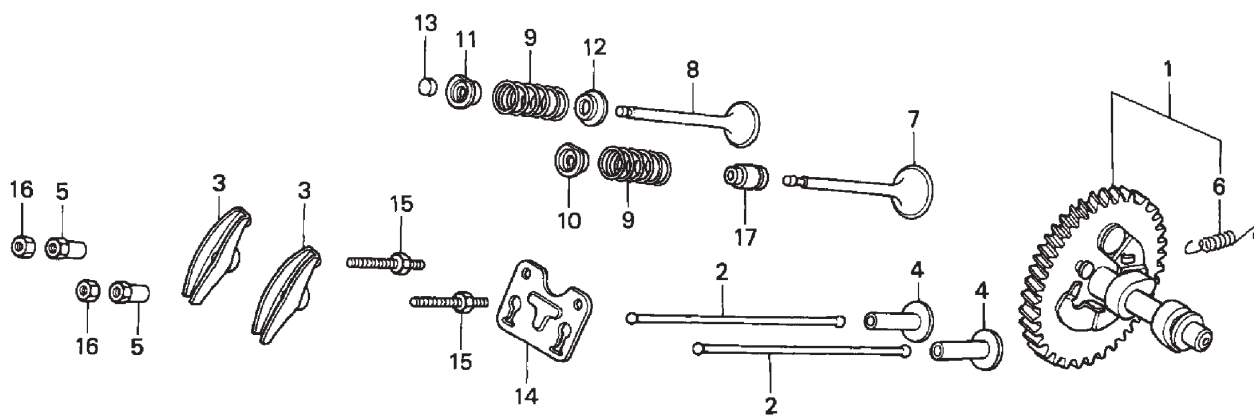

GX340K1 QA

Camshaft

Ref #	Part Number	Qty	Description
1	14100-ZE3-010	1	SEE PART DETAILS - SUP; CAMSHAFT ASSY. Use up to Engine SN 2708026. (Honda Code 3738291).
1	14100-ZE3-020	1	CAMSHAFT ASSY. Use from Engine SN 2708027. (Honda Code 5680970).
1	14100-ZE3-305	1	SEE PART DETAILS - PRI; CAMSHAFT ASSY. Use up to Engine SN 2708026. (Honda Code 4730495).
2	14410-ZE3-013	2	SEE PART DETAILS - PRI; ROD, PUSH (Honda Code 3371804).
3	14431-ZE2-010	2	SEE PART DETAILS - PRI; ARM, VALVE ROCKER (Honda Code 6206254).
4	14441-ZE2-000	2	LIFTER, VALVE (Honda Code 2025609).
5	14451-ZE1-013	2	PIVOT, ROCKER ARM (Honda Code 4300901).
6	14568-ZE1-000	1	SPRING, WEIGHT RETURN (Honda Code 1426907).
7	14711-ZE3-000	1	VALVE, IN. (Honda Code 2107779).
8	14721-ZE3-000	1	VALVE, EX. (Honda Code 2107787).
9	14751-ZE2-003	2	SPRING, VALVE (Honda Code 2025633).
10	14771-ZE2-000	1	RETAINER, IN. VALVE SPRING (Honda Code 2025641).
11	14773-ZE2-000	1	RETAINER, EX. VALVE SPRING (Honda Code 2025658).
12	14775-ZE2-010	1	SEAT, VALVE SPRING (Honda Code 2157485).
13	14781-ZE2-000	1	ROTATOR, VALVE (Honda Code 2025666).
14	14791-ZE2-010	1	SEE PART DETAILS - PRI; PLATE, PUSH ROD GUIDE (Honda Code 3707494).
15	90012-ZE0-010	2	BOLT, PIVOT (8MM) (Honda Code 1756964).
16	90206-ZE1-000	2	NUT, PIVOT ADJ. (Honda Code 1431287).