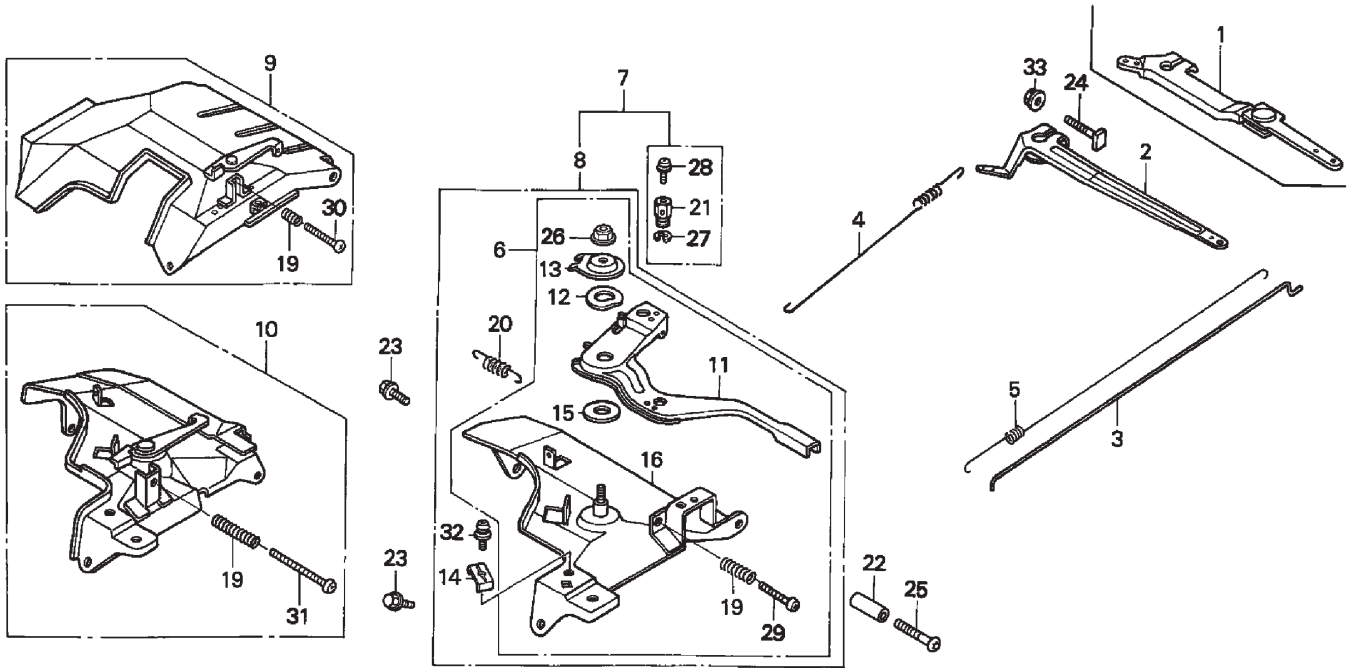

GX340K1 QA

Control

Ref #	Part Number	Qty	Description
2	16551-ZE3-000	1	ARM, GOVERNOR (Honda Code 2107928).
3	16555-ZE3-W00	1	ROD, GOVERNOR (STD) Use from Engine SN 2117542. (Honda Code 4214102).
3	16555-ZE3-000	1	ROD, GOVERNOR Use up to Engine SN 2117541. (Honda Code 2107936).
4	16561-ZE3-000	1	SPRING, GOVERNOR (Honda Code 2107944).
5	16562-ZE3-000	1	SPRING, THROTTLE RETURN (Honda Code 2107951).
8	16570-ZE3-W20	1	SEE PART DETAILS - PRI; CONTROL ASSY. (REMOTE) (Honda Code 3713211).
11	16571-ZE3-W00	1	SEE PART DETAILS - PRI; LEVER, CONTROL (Honda Code 3713229).
12	16574-ZE1-000	1	SPRING, LEVER (Honda Code 1427384).
13	16575-ZE2-W00	1	WASHER, CONTROL LEVER (Honda Code 3678679).
14	16576-891-000	1	HOLDER, CABLE (Honda Code 0800466).
15	16578-ZE1-000	1	SPACER, CONTROL LEVER (Honda Code 1427400).
16	16581-ZE3-W00	1	SEE PART DETAILS - PRI; BASE, CONTROL (Honda Code 3713237).
19	16584-883-300	1	SPRING, CONTROL ADJUSTING (Honda Code 0636431).
20	16592-883-310	1	SEE PART DETAILS - PRI; SPRING, CABLE RETURN (Honda Code 0743203).
23	90013-883-000	2	SEE PART DETAILS - PRI; BOLT, FLANGE (6X12) (CT200) (Honda Code 0636845).
24	90015-ZE5-010	1	SEE PART DETAILS - PRI; BOLT, GOVERNOR ARM (Honda Code 2418671).
26	90114-SA0-000	1	NUT, SELF-LOCK (6MM) (Honda Code 1410182).
29	93500-05032-0A	1	SEE PART DETAILS - PRI; SCREW, PAN (5X32) (Honda Code 0219923).
32	93500-05016-0A	1	SEE PART DETAILS - PRI; SCREW, PAN (5X16) Use from Engine SN 2206229. (Honda Code 0145557).
32	93893-05016-00	1	SCREW-WASHER (5X16) Use up to Engine SN 2206228. (Honda Code 0821512).
33	94050-06000	1	SEE PART DETAILS - PRI; NUT, FLANGE (6MM) (Honda Code 0471623).