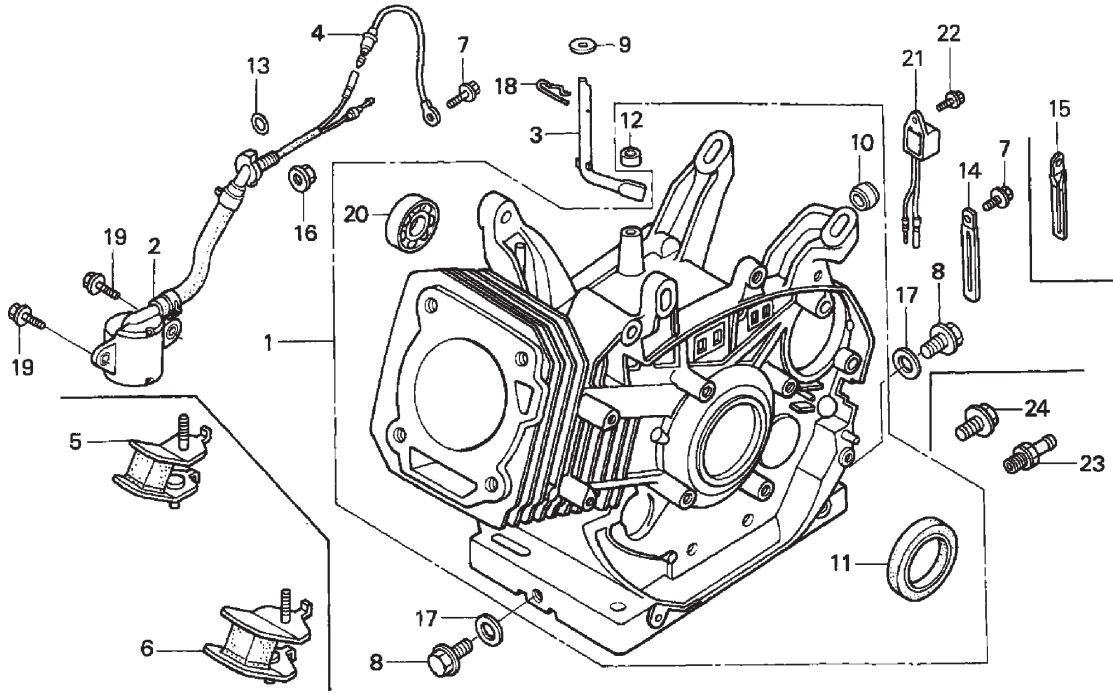

GX340K1 QA

Cylinder Barrel

Ref #	Part Number	Qty	Description
1	12000-ZE3-818	1	SEE PART DETAILS - PRI; CYLINDER ASSY. (ALERT) Use up to Engine SN 2252129. (Honda Code 7129414).
1	12000-ZE3-818	1	SEE PART DETAILS - PRI; CYLINDER ASSY. (ALERT) Use from Engine SN 2252130. (Honda Code 7129414).
2	15510-ZE2-043	1	SEE PART DETAILS - PRI; SWITCH ASSY., OIL LEVEL (Honda Code 5792361).
3	16541-ZE3-010	1	SEE PART DETAILS - PRI; SHAFT, GOVERNOR ARM (Honda Code 4717393).
4	32197-ZE2-003	1	SUB-HARNESS (Honda Code 4220406).
7	90013-883-000	1	SEE PART DETAILS - PRI; BOLT, FLANGE (6X12) (CT200) (Honda Code 0636845).
8	90131-896-650	2	SEE PART DETAILS - PRI; BOLT, DRAIN PLUG (Honda Code 1986231).
9	90446-KE1-000	1	WASHER (8.2X17X0.8) (Honda Code 2027134).
11	91201-ZE3-004	1	OIL SEAL (35X52X8) (Honda Code 2108595).
12	91201-ZE9-003	1	SEE PART DETAILS - PRI; OIL SEAL (8X14X5) (Honda Code 2461713).
12	91203-952-771	1	SEE PART DETAILS - SUP; OIL SEAL (8X14X5) (Honda Code 0744326).
13	91353-671-003	1	SEE PART DETAILS - PRI; O-RING (13.5X1.5) (ARAI) (Honda Code 0949883).
16	94050-10000	1	SEE PART DETAILS - PRI; NUT, FLANGE (10MM) (Honda Code 0483867).
17	94109-12000	2	SEE PART DETAILS - PRI; WASHER, DRAIN PLUG (12MM) (Honda Code 0171868).
18	94251-08000	1	SEE PART DETAILS - PRI; PIN, LOCK (8MM) Use up to Engine SN 2366663. (Honda Code 0115527).
18	94251-10000	1	PIN, LOCK (10MM) Use from Engine SN 2366664. (Honda Code 0159269).
19	95701-06012-00	1	SEE PART DETAILS - PRI; BOLT, FLANGE (6X12) (Honda Code 2105799).
20	96100-62020-00	1	SEE PART DETAILS - PRI; BEARING, RADIAL BALL (6202) (Honda Code 0708941).