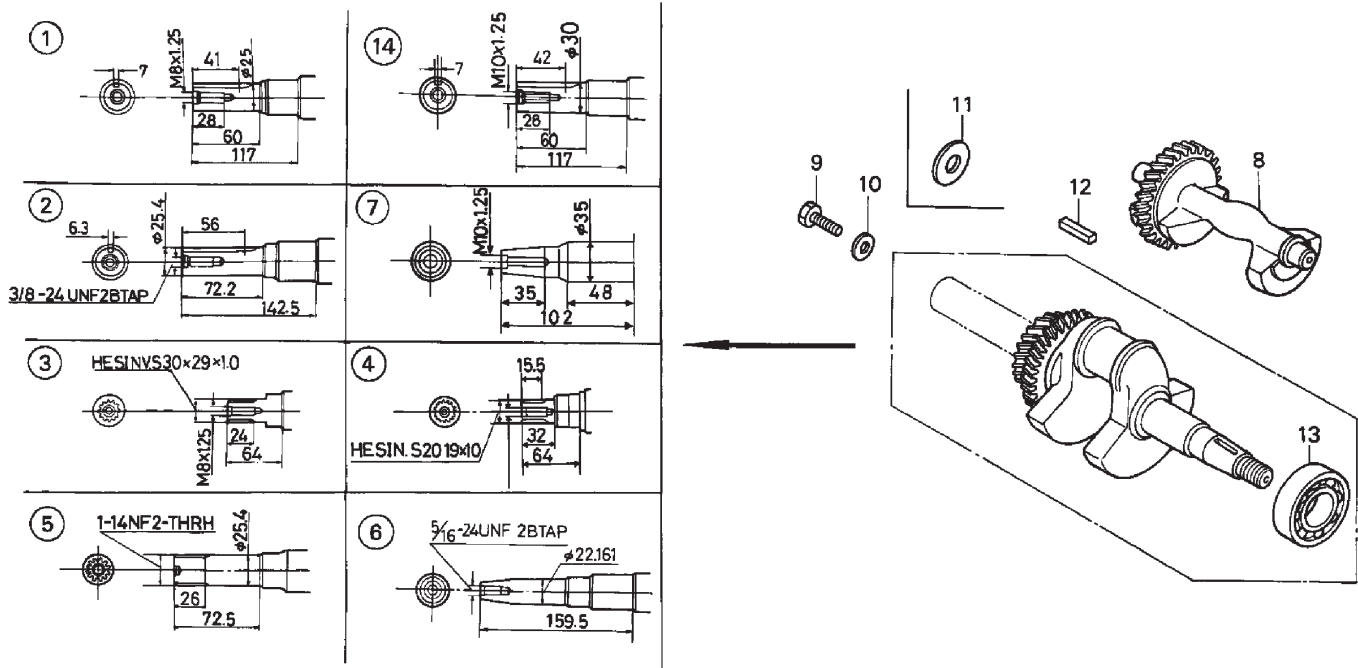

GX340K1 QA Crankshaft

Ref #	Part Number	Qty	Description
2	13310-ZE3-601	1	SEE PART DETAILS - PRI; CRANKSHAFT (Q-TYPE) (Honda Code 3738267).
8	13351-ZE3-010	1	WEIGHT, BALANCER (Honda Code 3713070).
12	90745-ZE2-600	1	KEY (6.3X6.3X43) (Honda Code 2027167).
13	96100-62070-00	1	BEARING, RADIAL BALL (6207) (Honda Code 0997320).