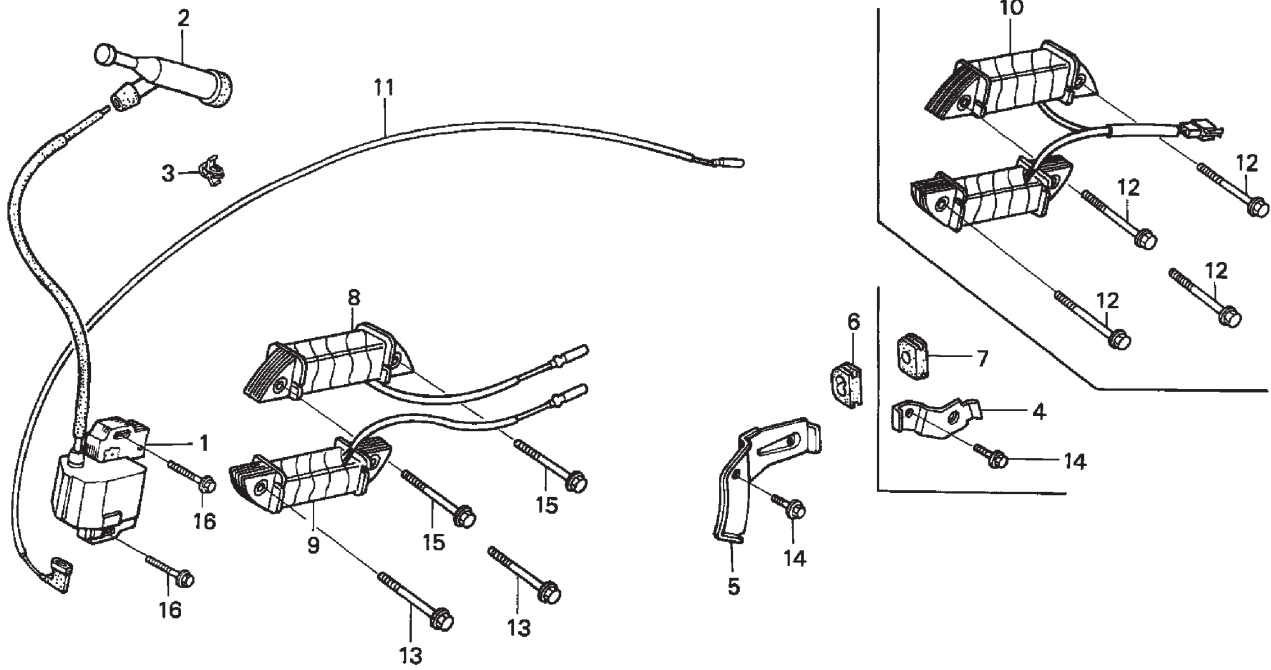

GX340K1 QA

Ignition Coil (2)

Ref #	Part Number	Qty	Description
1	30500-ZE2-023	1	SEE PART DETAILS - SUP; COIL ASSY., IGNITION (Honda Code 4545927).
1	30500-ZF6-W02	1	SEE PART DETAILS - PRI; COIL ASSY., IGNITION (Honda Code 7032428).
2	30700-ZE1-013	1	SEE PART DETAILS - PRI; CAP ASSY., NOISE SUPPRESSOR (Honda Code 3526837).
6	31512-ZE2-000	1	GROMMET, WIRE (Honda Code 2026557).
11	36101-ZE2-701	1	WIRE, STOP SWITCH (430MM) (Honda Code 3713435).
16	90015-883-000	2	BOLT, FLANGE (6X28) (Honda Code 0636852).