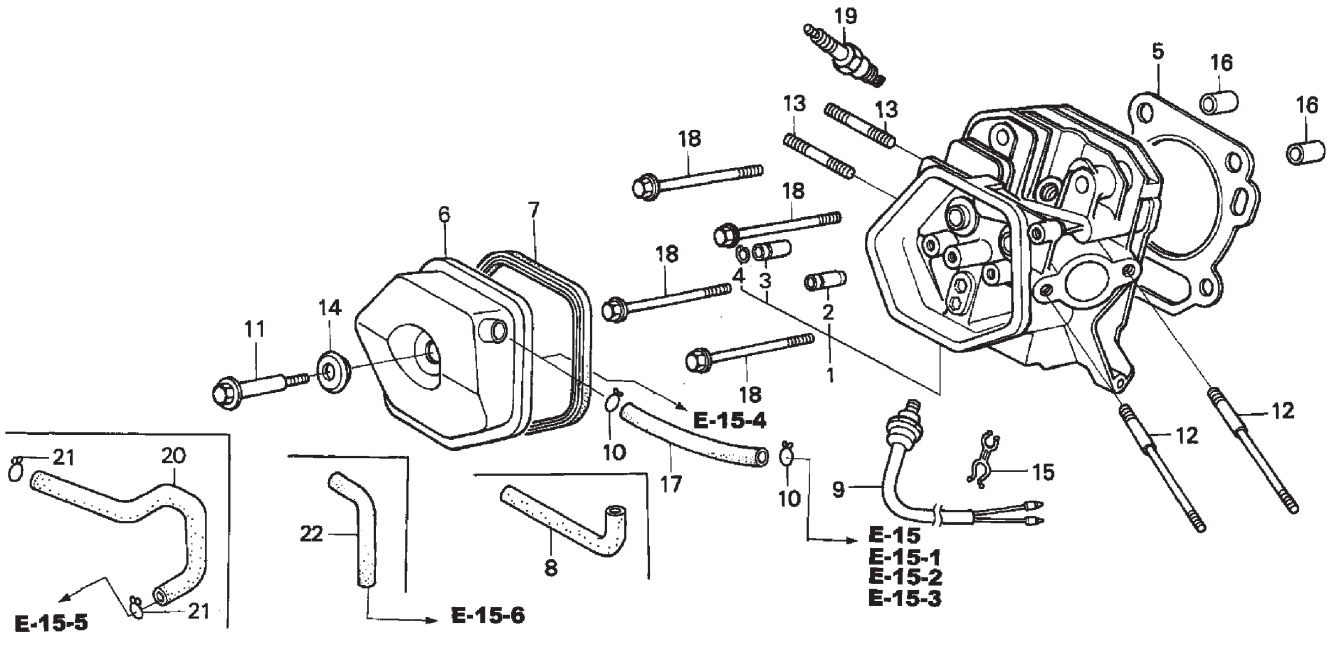

GX340K1 QA

Cylinder Head

Ref #	Part Number	Qty	Description
1	12200-ZF6-W01	1	SEE PART DETAILS - PRI; CYLINDER HEAD (Honda Code 6589345).
2	12204-ZE2-306	1	SEE PART DETAILS - PRI; GUIDE, VALVE (OS) (Optional). (Honda Code 4179164).
3	12205-ZE2-305	1	SEE PART DETAILS - PRI; GUIDE, EX. VALVE (OS) (Optional). (Honda Code 2089563).
4	12216-ZE2-300	1	CLIP, VALVE GUIDE (Honda Code 2089597).
5	12251-ZE3-W00	1	SEE PART DETAILS - PRI; GASKET, CYLINDER HEAD (Honda Code 3738218).
6	04108-ZE2-000	1	SEE PART DETAILS - PRI; COVER KIT, HEAD Use up to Engine SN 2179883. (Honda Code 4342820).
6	12310-ZE2-020	1	COVER, HEAD Use from Engine SN 2179884. (Honda Code 4300885).
7	12391-ZE2-010	1	SEE PART DETAILS - SUP; GASKET, CYLINDER HEAD COVER Use up to Engine SN 2179883. (Honda Code 2395499).
7	12391-ZE2-020	1	SEE PART DETAILS - PRI; GASKET, CYLINDER HEAD COVER (Honda Code 4300893).
11	90014-ZE2-000	1	BOLT, HEAD COVER (Honda Code 2027035).
12	90042-ZE8-000	2	BOLT, STUD (8X131.5) (Honda Code 2106656).
13	90047-ZE2-000	2	SEE PART DETAILS - SUP; BOLT, STUD (Honda Code 2027050).
13	92900-08032-0E	2	SEE PART DETAILS - PRI; BOLT 2, STUD (8X32) (Honda Code 2663433).
14	90441-ZE2-010	1	SEE PART DETAILS - PRI; WASHER, HEAD COVER (Honda Code 2293918).
16	94301-12200	2	SEE PART DETAILS - PRI; PIN A, DOWEL (12X20) (Honda Code 0165324).
17	95005-11001-30M	1	BULK HOSE, VACUUM (11X1000) (11X105) (Honda Code 4537312).
18	95701-10080-00	4	SEE PART DETAILS - PRI; BOLT, FLANGE (10X80) (Honda Code 2545341).
19	98079-55846	1	SEE PART DETAILS - PRI; SPARK PLUG (BPR5ES) (NGK) (Optional). (Honda Code 1672443).
19	98079-55855	1	SEE PART DETAILS - PRI; SPARK PLUG (W16EPR-U) (DENSO) (Optional). (Honda Code 1672450).
19	98079-56846	1	SEE PART DETAILS - PRI; SPARK PLUG (BPR6ES) (NGK) (Honda Code 1441112).
19	98079-56855	1	SPARK PLUG (W20EPR-U) (DENSO) (Honda Code 1441120).