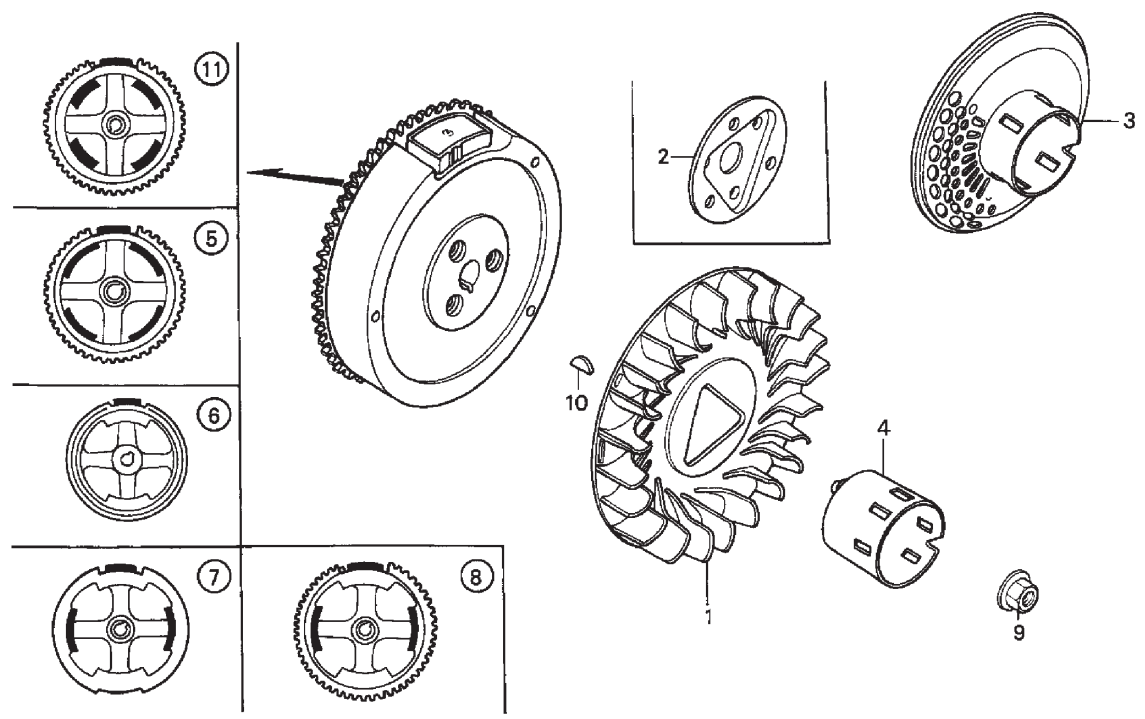

GX340K1 QA Flywheel

Ref #	Part Number	Qty	Description
1	19511-ZE3-000	1	FAN, COOLING (Honda Code 2108108).
3	28450-ZE3-W11	1	PULLEY, STARTER (SCREEN GRID) (Honda Code 3713336).
6	31100-ZE3-701	1	SEE PART DETAILS - PRI; FLYWHEEL (Honda Code 5355821).
9	90201-ZE3-V00	1	NUT, SPECIAL (16MM) (1) Use from Engine SN 2536523. (Honda Code 5032727).
9	90201-ZE3-790	1	NUT, SPECIAL (16MM) Use up to Engine SN 2536522. (Honda Code 2326908).
10	90741-ZE2-000	1	KEY, SPECIAL WOODRUFF (25X18) (Honda Code 2027159).