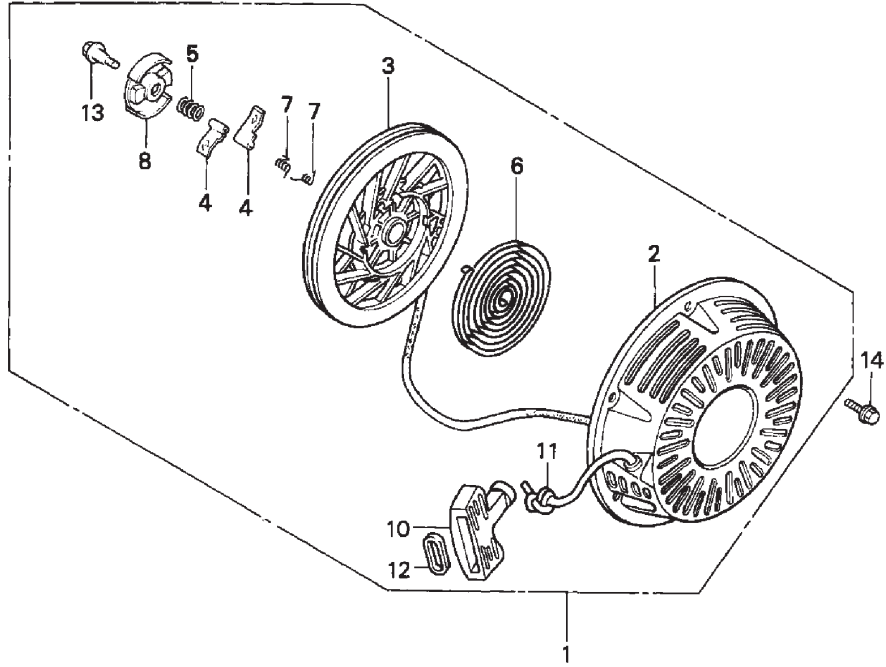

GX340K1 QA

Recoil Starter

Ref #	Part Number	Qty	Description
1	28400-ZE3-W01ZA	1	STARTER ASSY., RECOIL *R8* (BRIGHT RED) (Honda Code 3713302).
1	28400-ZE3-W01ZP	1	STARTER ASSY., RECOIL *R280* (POWER RED) (Honda Code 7329626).
2	28410-ZE3-W01ZA	1	CASE, RECOIL STARTER *R8* (BRIGHT RED) (Honda Code 3713310).
3	28421-ZE3-W01	1	PULLEY, RECOIL STARTER (Honda Code 3713328).
4	28422-ZE2-W01	2	RATCHET, STARTER (Honda Code 3678877).
5	28441-ZE2-W01	1	SPRING, FRICTION (Honda Code 3678885).
6	28442-ZE2-W01	1	SPRING, STARTER RETURN (Honda Code 3678893).
7	28443-ZE2-W01	2	SPRING, RATCHET (Honda Code 3678901).
8	28444-ZE2-W01	1	RETAINER, SPRING (Honda Code 3678919).
10	28461-ZE2-W02	1	SEE PART DETAILS - PRI; GRIP, STARTER (Honda Code 6133649).
11	28462-ZE3-W01	1	SEE PART DETAILS - SUP; ROPE, RECOIL STARTER (#6X64") (N/A: USE P/N 08560-ZG921-11) (Honda Code 3713344).
12	28469-ZE2-W01	1	GRIP, REINFORCEMENT Use up to Engine SN 2935312. (Honda Code 3678976).
13	90004-ZE2-W01	1	SCREW, CENTER (Honda Code 3679024).
14	95701-06008-00	3	SEE PART DETAILS - PRI; BOLT, FLANGE (6X8) (Honda Code 2581353).