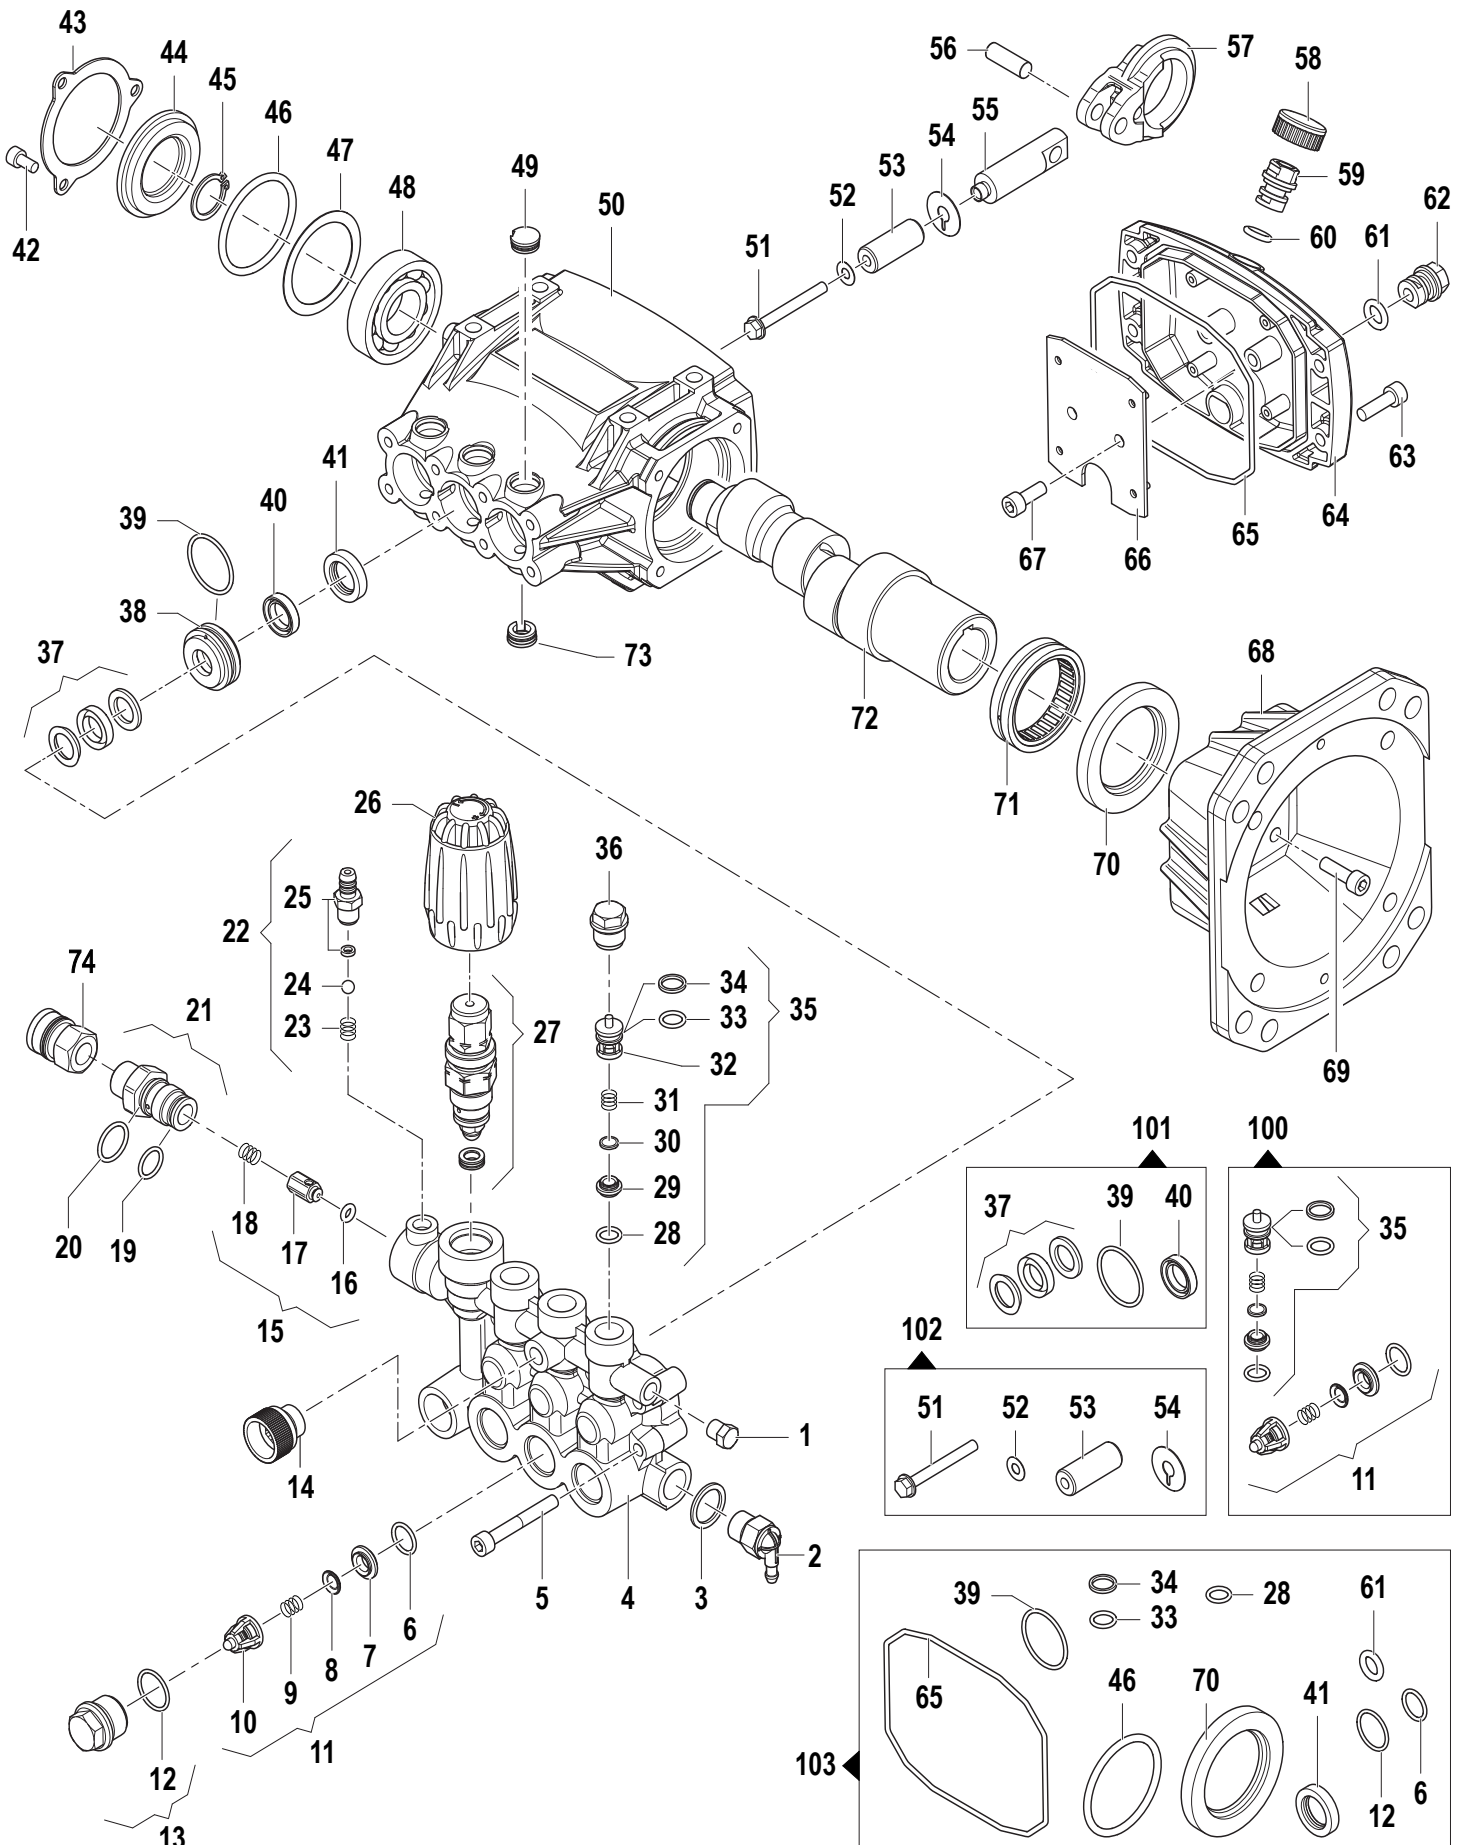

EW4040 Pump Kit

3800 PSI AAA EW4040 Pump

3400 RPM

#	PRODUCT #	DESCRIPTION	QTY	PHOTO
1	N/A	CAP G1/8"	1	VIEW PART
2	7110287	THERMO VALVE KIT 1/4	1	VIEW PART
3	N/A	WASHER	1	VIEW PART
4	N/A	PUMP MANIFOLD	1	VIEW PART
5	7110288	SCREW M8X35	8	VIEW PART
6	REF #100	O-RING	3	VIEW PART
7		SUCTION VALVE SEAT	3	VIEW PART
8		SUCTION VALVE	3	VIEW PART
9		SUCTION SPRING	3	VIEW PART
10		SUCTION VALVE CAGE	3	VIEW PART
11		SUCTION VALVE ASSY KIT	3	VIEW PART
12		O-RING	3	VIEW PART
13	3202.0441.00	SUCTION CAP KIT	3	VIEW PART
14	7110289	INLET COUPLING	1	VIEW PART
15	7105406	CHECK VALVE KIT	1	VIEW PART
16	REF #15	O-RING	1	VIEW PART
17		CHECK VALVE	1	VIEW PART
18		SPRING	1	VIEW PART
19	REF #21	O-RING	1	VIEW PART
20		O-RING	1	VIEW PART
21	7105404	INJECTOR BODY KIT	1	VIEW PART
22	7106543	DETERGENT COUPLING KIT	1	VIEW PART
23	7105407	DETERGENT SPRING	1	VIEW PART
24	7105408	DETERGENT BALL	1	VIEW PART
25	7105409	DETERGENT FITTING	1	VIEW PART
26	7110290	ADJUSTING KNOB	1	VIEW PART
27	7105410	REG. VALVE KIT + SEAT	1	VIEW PART
28	REF #100	O-RING	3	VIEW PART
29		DELIVERY VALVE SEAT	3	VIEW PART
30		DELIVERY VALVE	3	VIEW PART
31		DELIVERY SPRING	3	VIEW PART
32		DELIVERY VALVE CAGE	3	VIEW PART
33		O-RING	3	VIEW PART
34		ANTI-EXTR. RING	3	VIEW PART
35		DELIVERY VALVE ASSY. KIT	3	VIEW PART
36	7110291	DELIVERY CAP	3	VIEW PART
37	REF #101	PACKING	3	VIEW PART
38	7110292	PACKING RETAINER	3	VIEW PART
39	REF #101	O-RING	3	VIEW PART
40		PACKING	3	VIEW PART
41	0019.0095.00	OIL SEAL	3	VIEW PART
42	7110293	SCREW M8X35	3	VIEW PART
43	7110294	CRANKCASE FLANGE	1	VIEW PART
44	7104960	SIGHT GLASS	1	VIEW PART
45	7110295	OUTER SEEGER	1	VIEW PART
46	7110296	O-RING	1	VIEW PART
47	7110297	SPACER	1	VIEW PART
48	7110298	BALL BEARING	1	VIEW PART
49	7120117	CAP	3	VIEW PART
50	N/A	PUMP CRANKCASE	1	VIEW PART
51	REF #102	SPECIAL SCREW	3	VIEW PART
52		WASHER	3	VIEW PART
53		CERAMIC BRUSHING	3	VIEW PART
54		WASHER	3	VIEW PART
55	7110300	PISTON GUIDE	3	VIEW PART
56	7110301	GUDGEON PIN	3	VIEW PART

#	PRODUCT #	DESCRIPTION	QTY	PHOTO
57	7110302	CONNECTION ROD	3	VIEW PART
58	7110303	PLUG COVER	1	VIEW PART
59	7111225	BREATHER PLUG	1	VIEW PART
60	7110305	O-RING	1	VIEW PART
61	7110306	O-RING	1	VIEW PART
62	7110304	OIL DRAIN PLUG	1	VIEW PART
63	7110307	SCREW	4	VIEW PART
64	7110308	CRANKCASE COVER	1	VIEW PART
65	7110309	O-RING	1	VIEW PART
66	7110310	PLATE	1	VIEW PART
67	7110311	SCREW	1	
68	7110312	FLANGE	1	VIEW PART
69	7110313	SCREW	4	VIEW PART
70	7110314	OIL SEAL	1	VIEW PART
71	7110315	ROLLER BEARING	1	VIEW PART
72	N/A	ECCENTRIC SHAFT	1	
73	7110316	DRILLED CAP	3	VIEW PART
74	7100019	3/8 QUICK CONNECT NPT	1	VIEW PART

#	PRODUCT #	DESCRIPTION	QTY	PHOTO
100	7109627	COMPLETE VALVE KIT	1	VIEW PART
101	7107528	WATER SEAL KIT	1	VIEW PART
102	7107527	PISTON KIT	1	VIEW PART
103	7109628	OIL SEAL KIT	1	VIEW PART