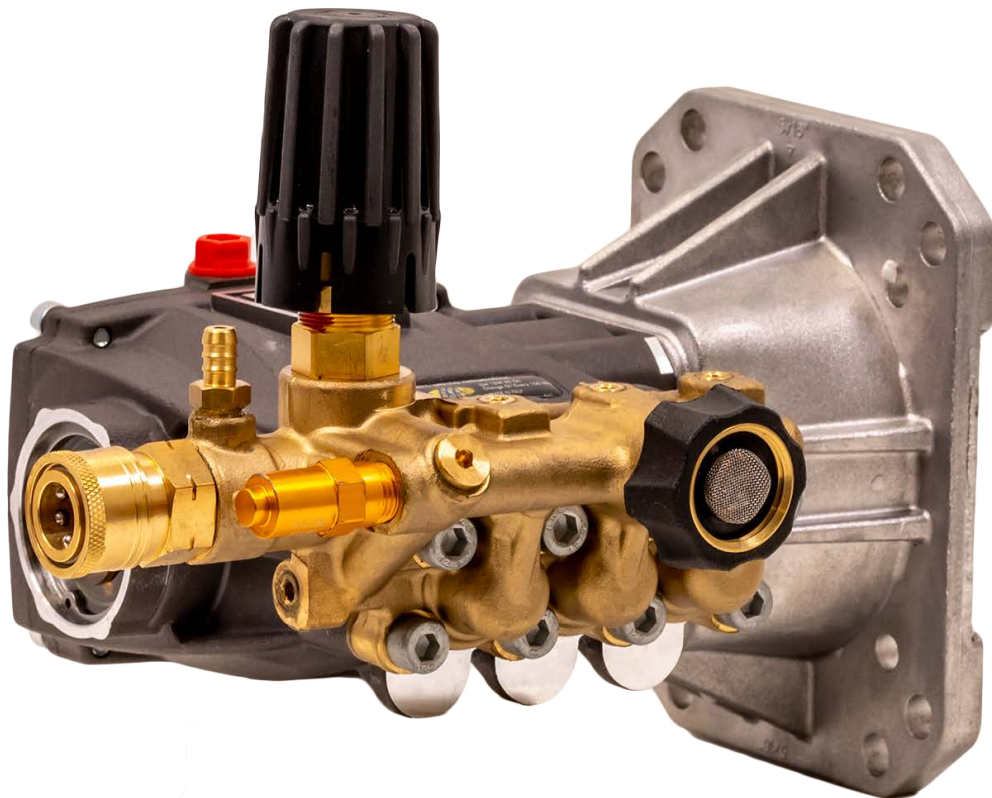

AAA® Triplex Pump Kit

Driven by PERFORMANCE™

PUMPS COVERED IN THIS IPL

90038 WITH DW3635 & 7112736

DW3635/7112736 Pump

#	FNA PART #	DESCRIPTION	NOTE	QTY	PHOTO
1	N/A	Pump Manifold		1	
2	N/A	Screw	G1/8"	3	
3	N/A	Fitting		1	
4	7000123	Water Filter			view part
5	N/A	Screw	M8X40	4	
6	N/A	Screw	M8X30	4	
7	N/A	Screw	G1/8"	1	
8	N/A	Temperature Switch	G1/4"	1	
9	710359	Screw	G1/8"	1	
10	See Kit 103	O-Ring	2, 4x5, 6	1	view part
11	See Kit 103	Check Valve		1	view part
12	See Kit 103	Spring		1	view part
17	See Kit 105	Spring		1	view part
18	See Kit 105	Ball	7/32"	1	view part
19	See Kit 105	Hose Fitting		1	view part
20	7115020	Regulating Valve Kit		1	view part
21	7115021	Valve Knob		1	view part
22	See Kit 100	Suction/Discharge Valve Seat		3	view part
23		O-Ring	1, 78x8, 73	3	view part
24		Suction/Discharge Valve		3	view part
25		Suction/Discharge Valve Spring		3	view part
25		Suction/Discharge Valve Spring		3	view part
26		Suction/Discharge Valve Cage		3	view part
27		Suction/Discharge Valve Seat (discharge side)		3	view part
28		O-Ring	1, 78/12, 42	3	view part
29		Suction/Discharge Valve		3	view part
30		Suction/Discharge Valve Spring		3	view part
30		Suction/Discharge Valve Spring		3	view part
31		Suction/Discharge Valve Cage (discharge side)		3	view part
32		O-Ring	1, 78x14	3	view part
33		Ring	1, 78/14	3	view part
34		See Kit 101	Sealing Ring	12x18x6, 5	3
35	See Kit 101	Sealing Ring	12x18x5	3	view part
36	N/A	Packing Retainer	D12	3	
37	See Kit 102	O-Ring	1, 78x2	3	
38	See Kit 102	Sealing Ring	14x22x5	3	
39	N/A	Pump Crankcase	Vr FNA	1	
40	N/A	Bearing	17x47x14	1	
41	N/A	Outer Seeger	D.17	1	
42	N/A	Axial Ring	40x46, 5x0, 5	1	
43	7115022	O-Ring	2, 62x4	1	view part
44	7115023	Side Cover		1	view part
45	7115024	Inner Seeger	D.47	1	view part
46	7115025	Piston	D.12	3	
47	N/A	Pin	8x23	3	
48	N/A	Connection Rod		3	
49	7110310	Cover Plate		1	view part