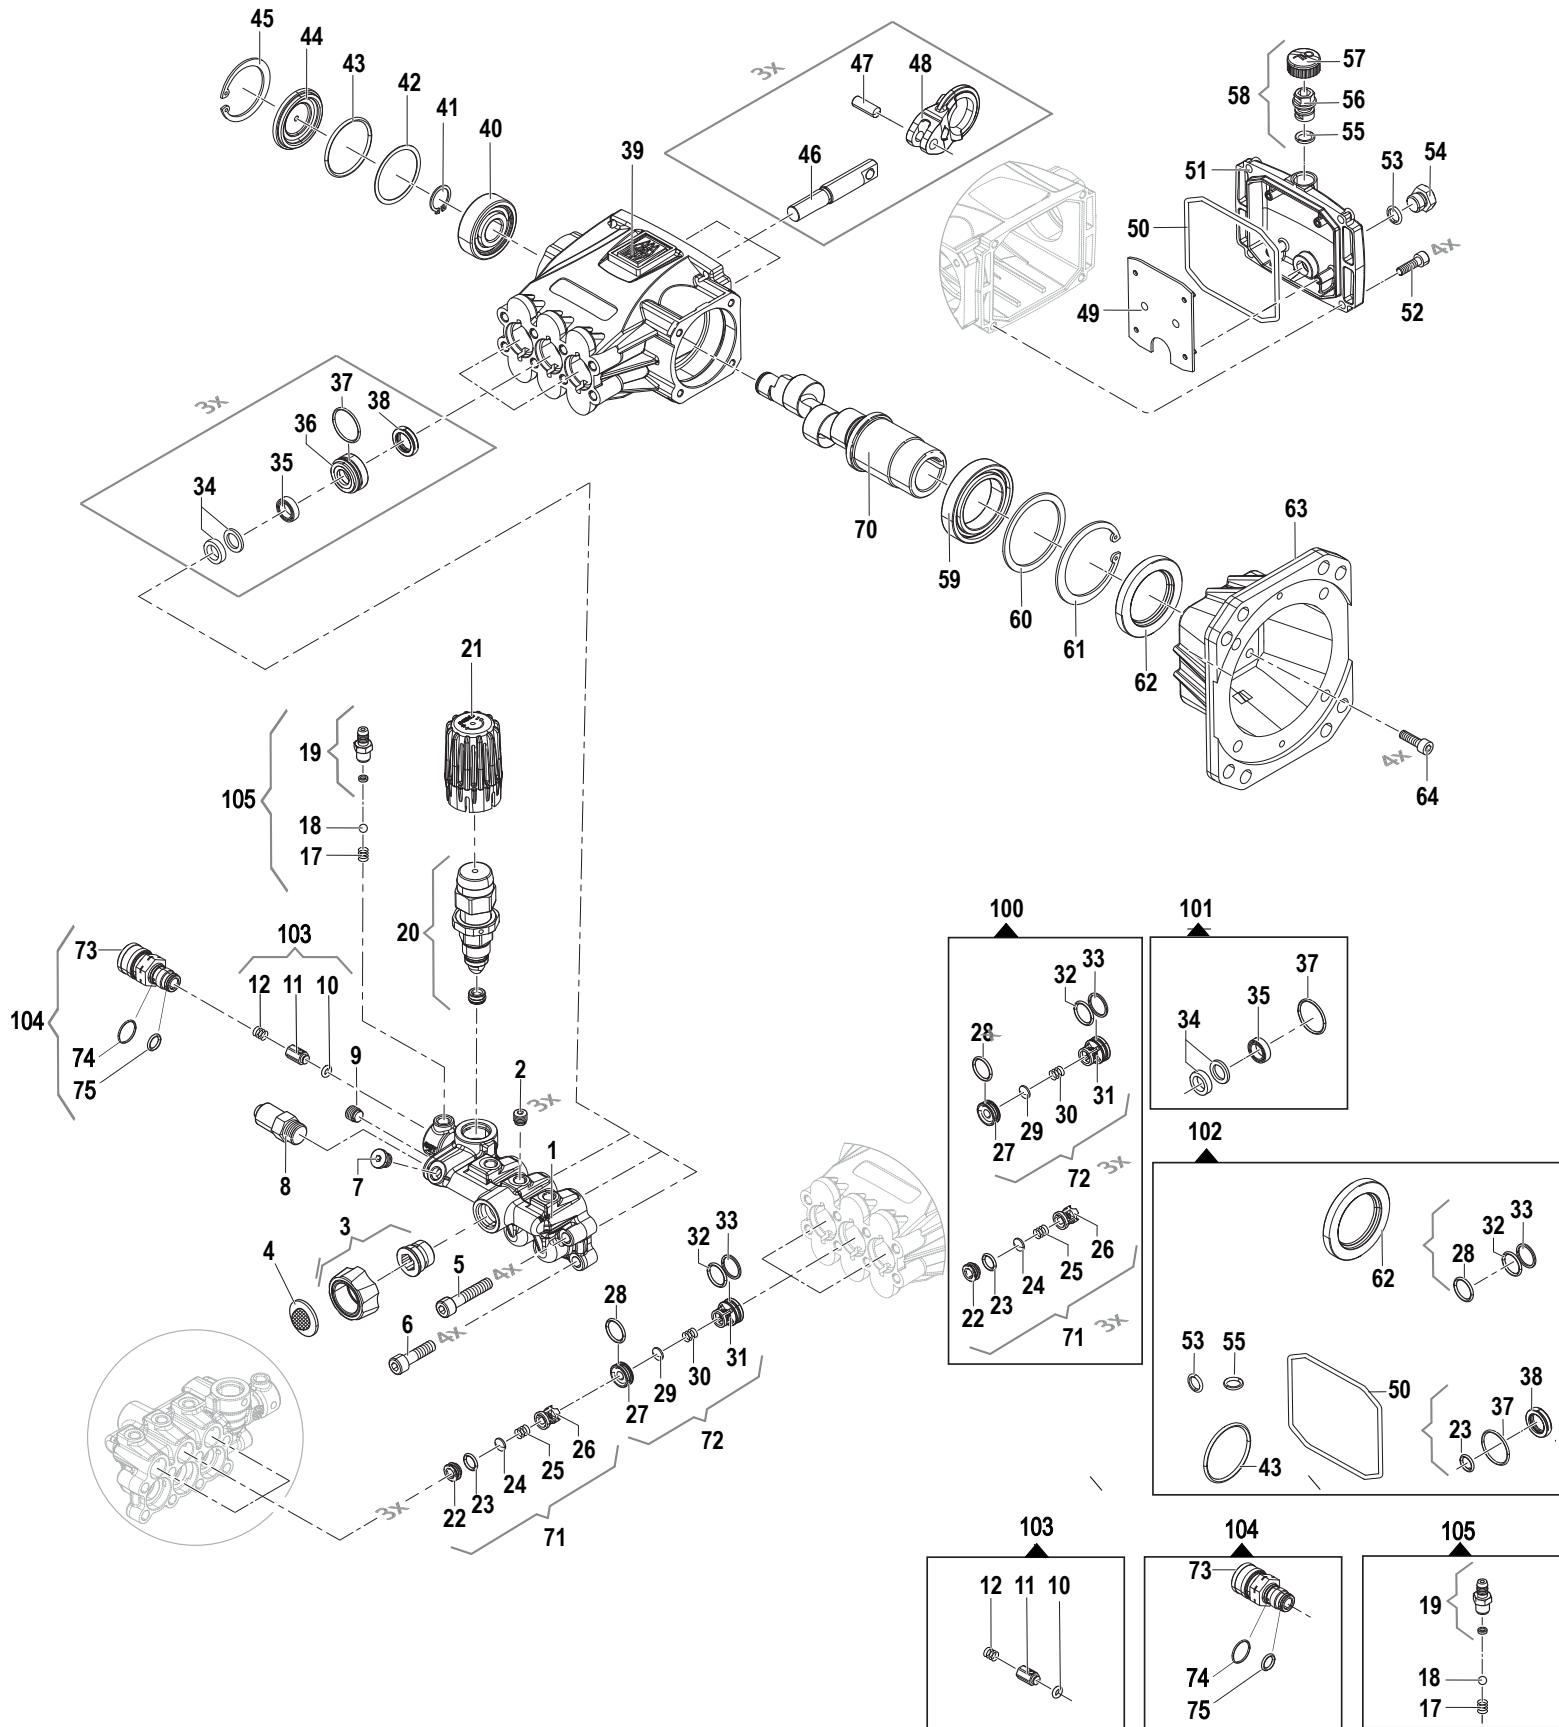

AAA® Triplex Pump Kit

Driven by PERFORMANCE™

PUMPS COVERED IN THIS IPL

90038 WITH DW3635 & 7112736

DW3635/7112736 Pump

#	FNA PART #	DESCRIPTION	NOTE	QTY	PHOTO
1	N/A	Pump Manifold		1	
2	N/A	Screw	G1/8"	3	
3	N/A	Fitting		1	
4	7000123	Water Filter			view part
5	N/A	Screw	M8X40	4	
6	N/A	Screw	M8X30	4	
7	N/A	Screw	G1/8"	1	
8	N/A	Temperature Switch	G1/4"	1	
9	710359	Screw	G1/8"	1	
10	See Kit 103	O-Ring	2, 4x5, 6	1	view part
11	See Kit 103	Check Valve		1	view part
12	See Kit 103	Spring		1	view part
17	See Kit 105	Spring		1	view part
18	See Kit 105	Ball	7/32"	1	view part
19	See Kit 105	Hose Fitting		1	view part
20	7115020	Regulating Valve Kit		1	view part
21	7115021	Valve Knob		1	view part
22	See Kit 100	Suction/Discharge Valve Seat		3	view part
23		O-Ring	1, 78x8, 73	3	view part
24		Suction/Discharge Valve		3	view part
25		Suction/Discharge Valve Spring		3	view part
25		Suction/Discharge Valve Spring		3	view part
26		Suction/Discharge Valve Cage		3	view part
27		Suction/Discharge Valve Seat (discharge side)		3	view part
28		O-Ring	1, 78/12, 42	3	view part
29		Suction/Discharge Valve		3	view part
30		Suction/Discharge Valve Spring		3	view part
30		Suction/Discharge Valve Spring		3	view part
31		Suction/Discharge Valve Cage (discharge side)		3	view part
32		O-Ring	1, 78x14	3	view part
33		Ring	1, 78/14	3	view part
34		See Kit 101	Sealing Ring	12x18x6, 5	3
35	See Kit 101	Sealing Ring	12x18x5	3	view part
36	N/A	Packing Retainer	D12	3	
37	See Kit 102	O-Ring	1, 78x2	3	
38	See Kit 102	Sealing Ring	14x22x5	3	
39	N/A	Pump Crankcase	Vr FNA	1	
40	N/A	Bearing	17x47x14	1	
41	N/A	Outer Seeger	D.17	1	
42	N/A	Axial Ring	40x46, 5x0, 5	1	
43	7115022	O-Ring	2, 62x4	1	view part
44	7115023	Side Cover		1	view part
45	7115024	Inner Seeger	D.47	1	view part
46	7115025	Piston	D.12	3	
47	N/A	Pin	8x23	3	
48	N/A	Connection Rod		3	
49	7110310	Cover Plate		1	view part