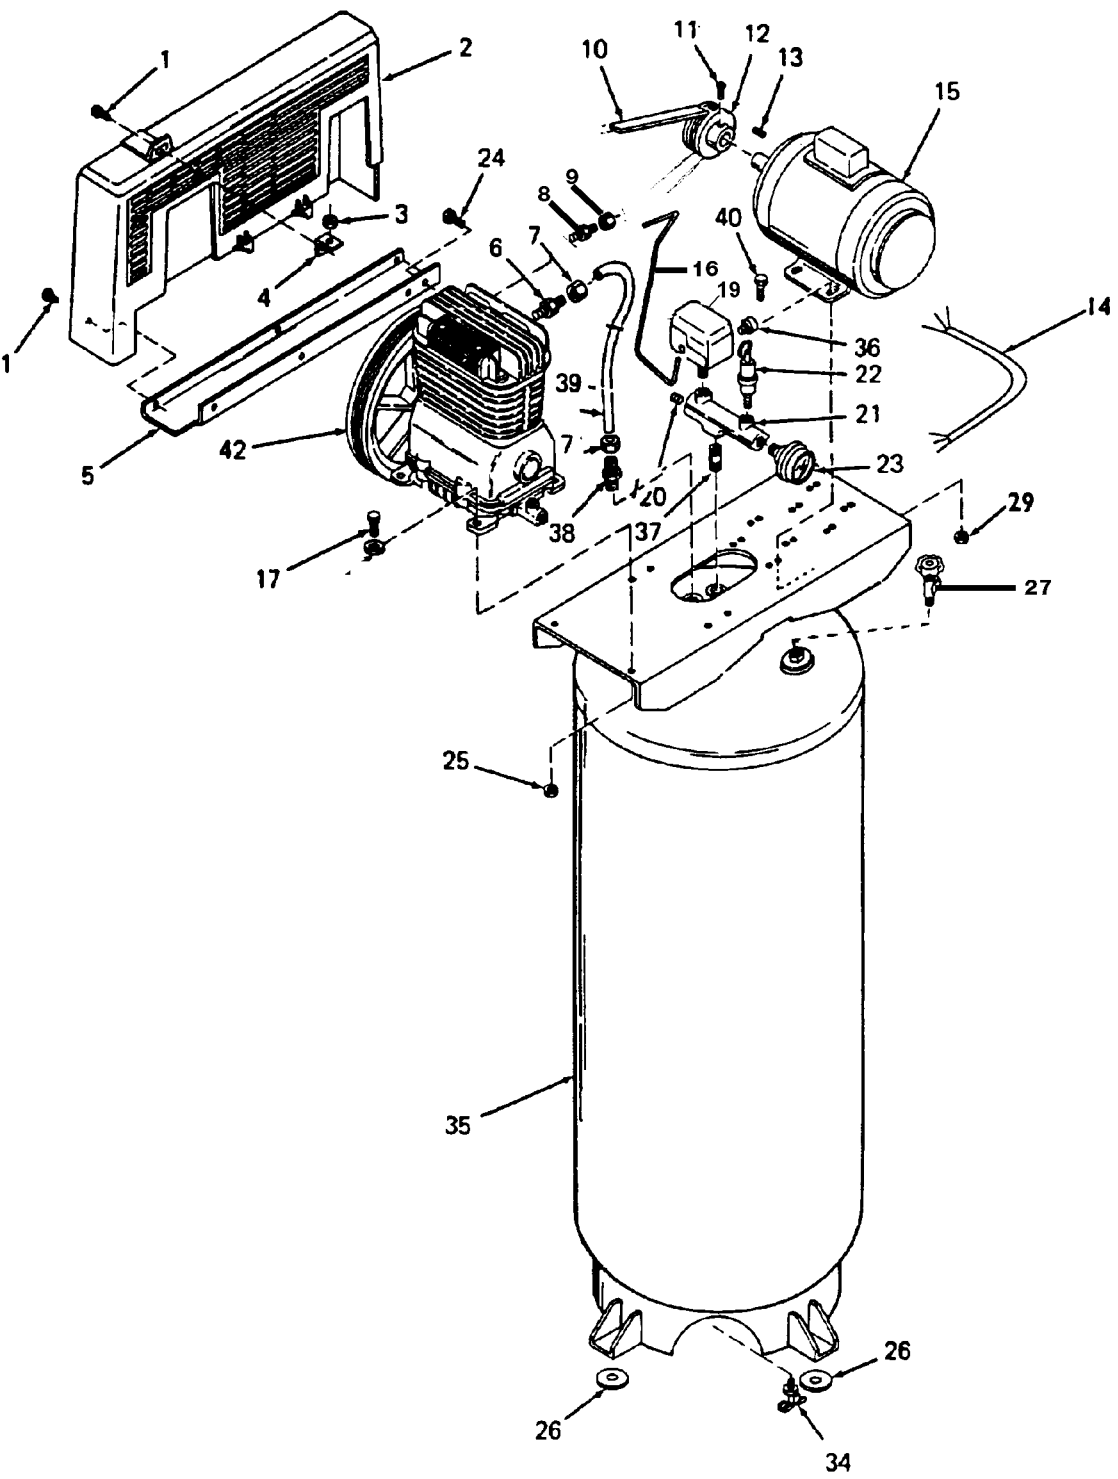

IRC5E60VAD Type 1

Parts List for IRC5E60VAD Type 1

Item Number	Part Number	Description	Qty Required
1	SSF-953-ZN	SCREW #10X.625 HHW S	4
2	CAC-22-2	BELTGUARD	1
3	SSF-8113-ZN	NUT .375-16X.563 HEX	1
4	000000-00	No Longer Available	1
5	CAC-362-1	CLOSURE BELTGUARD	1
6	SSP-9401	CONNECTOR BODY STRAI	1
7	SSP-7812	ASSY NUT SLEEVE 1/2	2
8	SS-8553	CONNECTOR BODY	1
9	SSP-7811	ASSY NUT SLEEVE 1/4	1
10	C-BT-224	BELT 6J 47.3 EFF	1
11	SS-391	SCREW .250-20 .625 S	1
12	000000-00	No Longer Available	1
13	SUDL-65	KEY MOTOR SHAFT	1
14	CAC-4205	CORD MOTOR SJT 14G	1
15	Z-MO-3022-1	MOTOR 2 POLE 240V O/	1
16	000000-00	No Longer Available	1
17	SSF-928	SCREW .313-18X.875 H	4
19	Z-CAC-4221-3	SWITCH PRES 1PORT 10	1
20	SS-3222-CD	PLUG PIPE	1
21	CAC-95	MANIFOLD	1
22	TIA-4150	VALVE SAFETY 150 .25	1
23	Z-GA-370	GUAGE CAN 200PSI 1/4	1
24	39124607	SCREW .250-20X.625 H	3
25	SSF-8150	NUT .312-18 UNC HEX	8
26	CAC-1003	WASHER ISOLATOR	4
27	N000323	VALVE GLOBE 200 PSI	1
29	SSF-8150	NUT .312-18 UNC HEX	1

Parts List for IRC5E60VAD Type 1

Item Number	Part Number	Description	Qty Required
34	A17038	DRAIN VALVE	1
35	000000-00	No Longer Available	1
36	438010040063	HEYCO BUSHINGS	1
36	SSW-7367	BUSHING STRAIN RELIE	1
37	SS-2110	NIPPLE GALV 3/8 X 3	1
38	CAC-437-2	VALVE CHECK 1/2NPT X	1
39	CAC-357-1	TUBE OUTLET 60G	1
40	SSF-3152	SCREW .313-18X.750 H	4
42	N076027SV	PUMP ASSEMBLY	1
43	SSF-6627	STUD SHOULDER 3/8-16	2
44	SSF-935	SCREW #8-32X.375 HHW	2
45	265-18	RETAINER FILTER	1
46	000000-00	No Longer Available	1
47	SSF-955	SCREW .375-16X1.50 H	4
48	Z-CAC-4213	ASSY HEAD	1
49	000000-00	No Longer Available	1
50	KK-4275	KIT VALVE	1
51	KK-4275	KIT VALVE	1
52	CAC-294	PLATE RESTRICTOR	2
53	KK-4275	KIT VALVE	1
54	Z-CAC-4212-1	ASSY VALVE PLATE	1
55	000000-00	No Longer Available	1
56	KK-4313	KIT RING 2 7/8 PUMP	1
57	KK-4313	KIT RING 2 7/8 PUMP	4
58	KK-4313	KIT RING 2 7/8 PUMP	1
59	CAC-55-1	PISTON MACHINE DWG 2	1
60	265-19	PIN PISTON	1