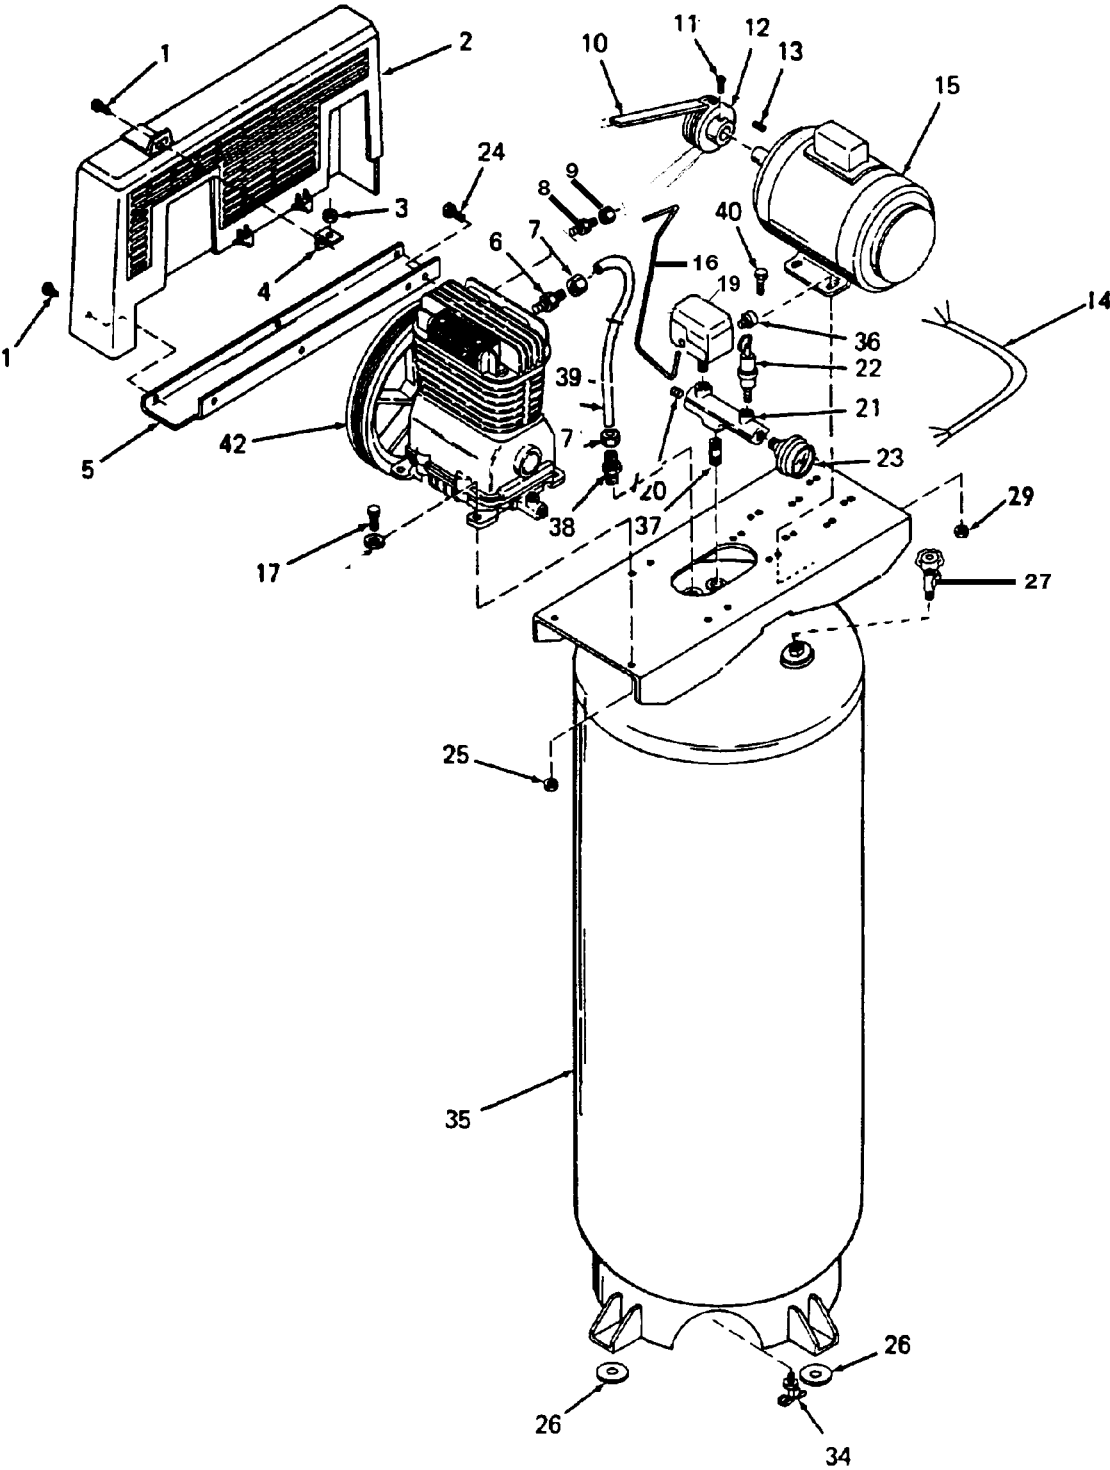

IRC5E60VAD Type 0

Parts List for IRC5E60VAD Type 0

Item Number	Part Number	Description	Qty Required
1	SSF-953-ZN	SCREW #10X.625 HHW S	4
2	CAC-22-2	BELTGUARD	1
3	SSF-8113-ZN	NUT .375-16X.563 HEX	1
4	000000-00	No Longer Available	1
5	CAC-362-1	CLOSURE BELTGUARD	1
6	SSP-9401	CONNECTOR BODY STRAI	1
7	SSP-7812	ASSY NUT SLEEVE 1/2	2
8	SS-8553	CONNECTOR BODY	1
9	SSP-7811	ASSY NUT SLEEVE 1/4	1
10	C-BT-224	BELT 6J 47.3 EFF	1
11	SS-391	SCREW .250-20 .625 S	1
12	000000-00	No Longer Available	1
13	SUDL-65	KEY MOTOR SHAFT	1
14	CAC-4205	CORD MOTOR SJT 14G	1
15	Z-MO-3022-1	MOTOR 2 POLE 240V O/	1
16	000000-00	No Longer Available	1
17	SSF-928	SCREW .313-18X.875 H	1
19	Z-CAC-4221-3	SWITCH PRES 1PORT 10	1
20	SS-3222-CD	PLUG PIPE	1
21	CAC-95	MANIFOLD	1
22	TIA-4150	VALVE SAFETY 150 .25	1
23	Z-GA-370	GUAGE CAN 200PSI 1/4	1
24	39124607	SCREW .250-20X.625 H	1
25	SSF-8150	NUT .312-18 UNC HEX	1
26	CAC-1003	WASHER ISOLATOR	4
27	N000323	VALVE GLOBE 200 PSI	1
29	SSF-8150	NUT .312-18 UNC HEX	1

Parts List for IRC5E60VAD Type 0

Item Number	Part Number	Description	Qty Required
34	A17038	DRAIN VALVE	1
35	000000-00	No Longer Available	1
36	438010040063	HEYCO BUSHINGS	1
36	SSW-7367	BUSHING STRAIN RELIE	1
37	SS-2110	NIPPLE GALV 3/8 X 3	1
38	CAC-437-2	VALVE CHECK 1/2NPT X	1
39	CAC-357-1	TUBE OUTLET 60G	1
40	SSF-3152	SCREW .313-18X.750 H	4
42	N076027SV	PUMP ASSEMBLY	1
43	SSF-6627	STUD SHOULDER 3/8-16	2
44	SSF-935	SCREW #8-32X.375 HHW	2
45	265-18	RETAINER FILTER	1
46	000000-00	No Longer Available	1
47	SSF-955	SCREW .375-16X1.50 H	4
48	Z-CAC-4213	ASSY HEAD	1
49	000000-00	No Longer Available	1
50	KK-4275	KIT VALVE	1
51	KK-4275	KIT VALVE	1
52	CAC-294	PLATE RESTRICTOR	2
53	KK-4275	KIT VALVE	2
54	Z-CAC-4212-1	ASSY VALVE PLATE	1
55	000000-00	No Longer Available	1
56	KK-4313	KIT RING 2 7/8 PUMP	1
57	KK-4313	KIT RING 2 7/8 PUMP	4
58	KK-4313	KIT RING 2 7/8 PUMP	1
59	CAC-55-1	PISTON MACHINE DWG 2	2
60	265-19	PIN PISTON	1