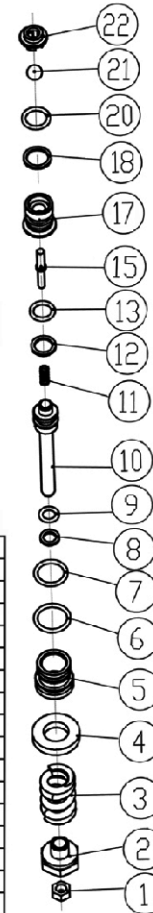

TORQUE SPECIFICATIONS			
ITEM	FT-LB	IN-LB	N-M
22	13	159	18
25	16	195	22
26	18	221	25
27	13	159	18
31	13	159	18
33	6	71	8
35	10	115	13
39	13	159	18

SIZE	DWG. NO.	REV.
A	60693-S	B
SCALE: N/A	ECN# DC14-0112	SHEET 5 OF 9

VALVE KIT		
ITEM	QTY	DESCRIPTION
1	6	VALVE CASE
2	6	SPRING
3	6	VALVE PLATE
4	6	VALVE SEAT
5	6	O-RING

31 PART NO. 7106654

BOOST VALVE KIT		
ITEM	QTY	DESCRIPTION
1	1	VALVE CASE
2	1	VALVE SPRING
3	1	VALVE POLE
4	1	VALVE PLATE
5	1	O-RING

35 PART NO. 7104228

SOAP INJECTOR KIT		
ITEM	QTY	DESCRIPTION
1	1	HOSE BARB
2	1	O-RING
3	1	O-RING
4	1	STEEL BALL
5	1	SPRING

37 PART NO. 7106630

VENTURI TUBE KIT		
ITEM	QTY	DESCRIPTION
1	1	O-RING
2	1	CHECK VALVE CORE
3	1	CHECK VALVE SPRING
4	1	NOZZLE
5	1	O-RING
6	1	VENTURI TUBE
7	1	O-RING

520002 PUMP DRAWING PARTS LIST

ITEM	PART NO.	DESCRIPTION	QTY PER PUMP	COMMENT
1	7106683	Case	1	
2	7106632	Oil Seal	1	
3	7106633	Thrusting Bearing 2	1	
4	7106673	Back Ring, Wobble Plate	1	
5	7106674	O-Ring	1	
6	7106675	Wobble Plate	1	
7	7106635	Thrusting Bearing 1	1	
8	7106636	Clip	3	
9	7106637	Spring Base	3	
10	7106638	Plunger	3	
11	7106639	Spring, Plunger	3	
12	7106676	O-Ring	1	
13	7106677	Base, Plunger	1	
14	7105741	Oil Seal	3	Oil Seal Kit
15	7106642	Back Ring	3	
16	7106627	High Pressure Water Seal Back Ring O-Ring Low Pressure Water Seal	3	Water Seal Kit
17	7106643	Back Ring	3	
18	7106644	O-Ring	1	
19	7104223	Valve Case Spring Valve Plate Valve Seat O-Ring	6	Valve Kit (INLET AND OUTLET)
20	7000123	Filter Gasket	1	
21	7105705	Nut	1	
22	7106678	Inlet Connector	1	
23	7106651	O-Ring	1	
24	7106679	Pump Head	1	
25	7106648	Screw	4	
26	7106649	Screw	3	
27	7101359	Thermal Protector	1	
28	7106680	O-Ring	1	
29	7106681	O-Ring	3	
30	7005061	Nut Plug	2	