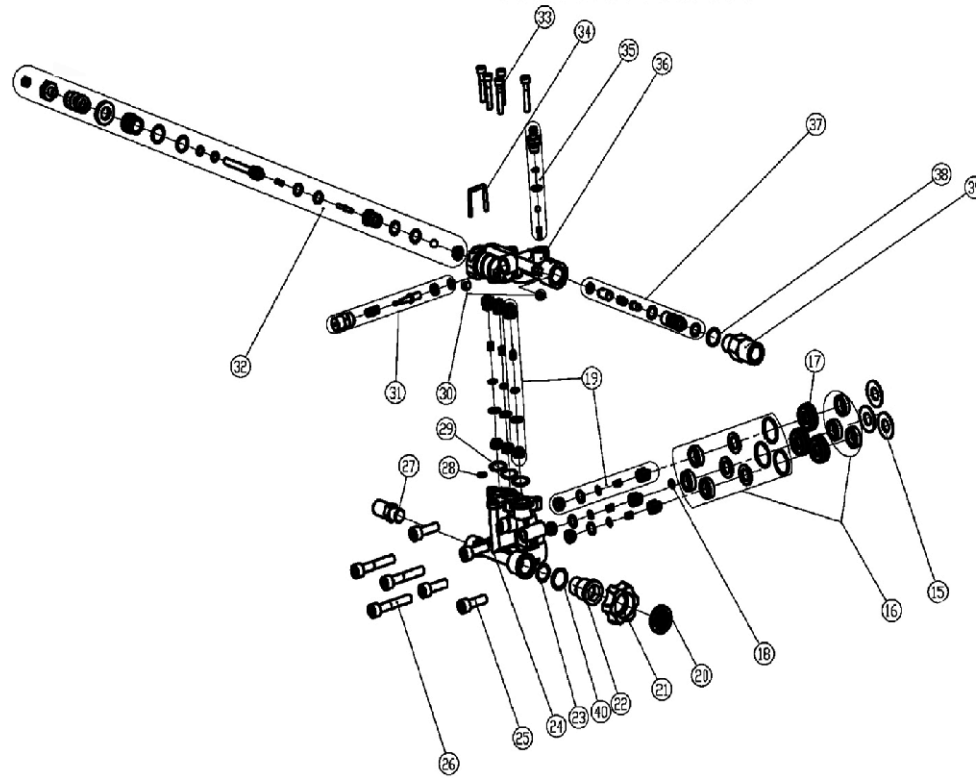

PUMP KIT, 520002 MANIFOLD
PART NO. 7107344

520002 PUMP DRAWING PARTS LIST

16	F16042	Back Ring	3	
		Long Premium Water Seal		
		Back Ring		
16	F16042	C-Fitting	3	Water Seal Kit
		Short Premium Water Seal		
17	F16044	Back Ring	3	
		C-Fitting		
18	F16044	C-Fitting	1	
		Water Case		
19	F16020	SHRUB	6	Valve Kit (INLET AND OUTLET)
		Lockwasher		
		Water Seal		
		C-Fitting		
20	F16020	Flare Gasket	1	
21	F16020	Flare	1	
22	F16043	Flare Connector	1	
23	F16043	C-Fitting	1	
24	F16043	Flare Nut	1	
25	F16044	Flare Nut	4	
26	F16044	Flare	3	
27	F16020	Flare Connector	1	
28	F16043	C-Fitting	1	
29	F16043	C-Fitting	3	
30	F16044	Flare Nut	2	
		Back Water Case		
31	F16045	Back Water Case	1	Pressure Relief Valve Kit
		Back Water Case		
		Back Water Pipe		
		Back Water Pipe		
		C-Fitting		
		Nut		
		Washer Nut		
		Spring		
		Sealing Ring		
		Water Column		
		C-Fitting		
		C-Ring		
		Checking Ring		
		C-Fitting		
32	F16020	Water Pipe	1	Lineator Kit
		Flare		
		Checking Ring		
		C-Fitting		
		Flare		
		Upper Seal		
		Checking Ring		
		C-Fitting		
		Steel Ball		
33	F16045	Steel Ball	5	
34	F16045	L-Fitting	1	
		Nut		
35	F16045	C-Fitting	1	Suction Injector Kit
		Flare		
		Steel Ball		
36	F16047	Washer Nut	1	
		C-Fitting		
		Checking Flare Cone		
		Checking Flare Spring		
37	F16030	Washer	1	Vertical Tube Kit
		C-Fitting		
		Water Seal		
		C-Fitting		
38	F16045	C-Fitting	1	
39	F16045	Flare Connector	1	
40	F16045	C-Fitting	1