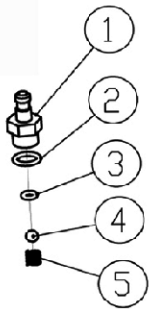

TORQUE SPECIFICATIONS			
ITEM	FT-LB	IN-LB	N-M
22	13	159	18
25	16	195	22
26	18	221	25
27	13	159	18
31	13	159	18
33	6	71	8
35	10	115	13
39	13	159	18

SIZE	DWG. NO.	REV.
A	60693-S	B
SCALE: N/A	ECN# DC14-0112	SHEET 5 OF 9

VALVE KIT		
ITEM	QTY	DESCRIPTION
1	6	VALVE CASE
2	6	SPRING
3	6	VALVE PLATE
4	6	VALVE SEAT
5	6	O-RING

31 PART NO. 7106654

BOOST VALVE KIT		
ITEM	QTY	DESCRIPTION
1	1	VALVE CASE
2	1	VALVE SPRING
3	1	VALVE POLE
4	1	VALVE PLATE
5	1	O-RING

35 PART NO. 7104228

SOAP INJECTOR KIT		
ITEM	QTY	DESCRIPTION
1	1	HOSE BARB
2	1	O-RING
3	1	O-RING
4	1	STEEL BALL
5	1	SPRING

37 PART NO. 7106630

VENTURI TUBE KIT		
ITEM	QTY	DESCRIPTION
1	1	O-RING
2	1	CHECK VALVE CORE
3	1	CHECK VALVE SPRING
4	1	NOZZLE
5	1	O-RING
6	1	VENTURI TUBE
7	1	O-RING

520002 PUMP DRAWING PARTS LIST

ITEM	PART NO.	DESCRIPTION	QTY PER PUMP	COMMENT
1	7106683	Case	1	
2	7106632	Oil Seal	1	
3	7106633	Thrusting Bearing 2	1	
4	7106673	Back Ring, Wobble Plate	1	
5	7106674	O-Ring	1	
6	7106675	Wobble Plate	1	
7	7106635	Thrusting Bearing 1	1	
8	7106636	Clip	3	
9	7106637	Spring Base	3	
10	7106638	Plunger	3	
11	7106639	Spring, Plunger	3	
12	7106676	O-Ring	1	
13	7106677	Base, Plunger	1	
14	7105741	Oil Seal	3	Oil Seal Kit
15	7106642	Back Ring	3	
16	7106627	High Pressure Water Seal Back Ring O-Ring Low Pressure Water Seal	3	Water Seal Kit
17	7106643	Back Ring	3	
18	7106644	O-Ring	1	
19	7104223	Valve Case Spring Valve Plate Valve Seat O-Ring	6	Valve Kit (INLET AND OUTLET)
20	7000123	Filter Gasket	1	
21	7105705	Nut	1	
22	7106678	Inlet Connector	1	
23	7106651	O-Ring	1	
24	7106679	Pump Head	1	
25	7106648	Screw	4	
26	7106649	Screw	3	
27	7101359	Thermal Protector	1	
28	7106680	O-Ring	1	
29	7106681	O-Ring	3	
30	7005061	Nut Plug	2	