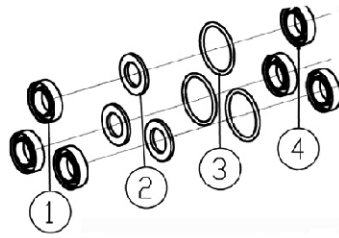

OIL SEAL KIT		
ITEM	QTY	DESCRIPTION
1	3	SEAL, OIL

16 PART NO. 7106627

WATER SEAL KIT		
ITEM	QTY	DESCRIPTION
1	3	HIGH PRESSURE SEAL
2	3	BACK RING
3	3	O-RING
4	3	LOW PRESSURE SEAL