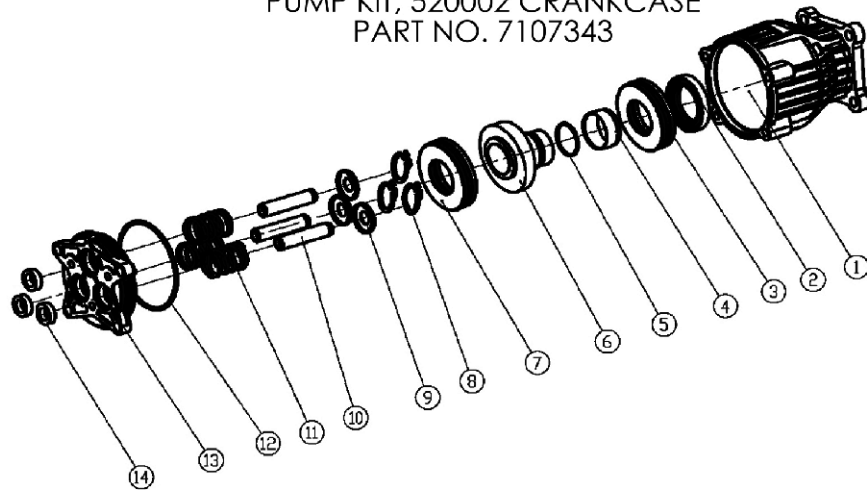

PUMP KIT, 520002 CRANKCASE
PART NO. 7107343

520002 PUMP DRAWING PARTS LIST

ITEM	PART NO.	DESCRIPTION	QTY PER PUMP	COMMENT
1	7106683	Case	1	
2	7106632	Oil Seal	1	
3	7106633	Thrusting Bearing 2	1	
4	7106673	Back Ring, Wobble Plate	1	
5	7106674	O-Ring	1	
6	7106675	Wobble Plate	1	
7	7106635	Thrusting Bearing 1	1	
8	7106636	Clip	3	
9	7106637	Spring Base	3	
10	7106638	Plunger	3	
11	7106639	Spring, Plunger	3	
12	7106676	O-Ring	1	
13	7106677	Base, Plunger	1	
14	7105741	Oil Seal	3	Oil Seal Kit