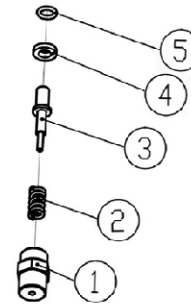

31 PART NO. 7106654

BOOST VALVE KIT		
ITEM	QTY	DESCRIPTION
1	1	VALVE CASE
2	1	VALVE SPRING
3	1	VALVE POLE
4	1	VALVE PLATE
5	1	O-RING