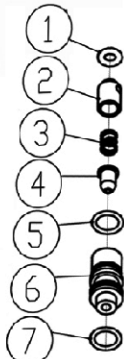

TORQUE SPECIFICATIONS			
ITEM	FT-LB	IN-LB	N-M
22	13	159	18
25	16	195	22
26	18	221	25
27	13	159	18
31	13	159	18
33	6	71	8
35	10	115	13
39	13	159	18

SIZE	DWG. NO.	REV.
A	60693-S	B
SCALE: N/A	ECN# DC14-0112	SHEET 5 OF 9

VALVE KIT		
ITEM	QTY	DESCRIPTION
1	6	VALVE CASE
2	6	SPRING
3	6	VALVE PLATE
4	6	VALVE SEAT
5	6	O-RING

31 PART NO. 7106654

BOOST VALVE KIT		
ITEM	QTY	DESCRIPTION
1	1	VALVE CASE
2	1	VALVE SPRING
3	1	VALVE POLE
4	1	VALVE PLATE
5	1	O-RING

35 PART NO. 7104228

SOAP INJECTOR KIT		
ITEM	QTY	DESCRIPTION
1	1	HOSE BARB
2	1	O-RING
3	1	O-RING
4	1	STEEL BALL
5	1	SPRING

37 PART NO. 7106630

VENTURI TUBE KIT		
ITEM	QTY	DESCRIPTION
1	1	O-RING
2	1	CHECK VALVE CORE
3	1	CHECK VALVE SPRING
4	1	NOZZLE
5	1	O-RING
6	1	VENTURI TUBE
7	1	O-RING

520002 PUMP DRAWING PARTS LIST

ITEM	PART NO.	DESCRIPTION	QTY PER PUMP	COMMENT
1	7106683	Case	1	
2	7106632	Oil Seal	1	
3	7106633	Thrusting Bearing 2	1	
4	7106673	Back Ring, Wobble Plate	1	
5	7106674	O-Ring	1	
6	7106675	Wobble Plate	1	
7	7106635	Thrusting Bearing 1	1	
8	7106636	Clip	3	
9	7106637	Spring Base	3	
10	7106638	Plunger	3	
11	7106639	Spring, Plunger	3	
12	7106676	O-Ring	1	
13	7106677	Base, Plunger	1	
14	7105741	Oil Seal	3	Oil Seal Kit
15	7106642	Back Ring	3	
16	7106627	High Pressure Water Seal Back Ring O-Ring Low Pressure Water Seal	3	Water Seal Kit
17	7106643	Back Ring	3	
18	7106644	O-Ring	1	
19	7104223	Valve Case Spring Valve Plate Valve Seat O-Ring	6	Valve Kit (INLET AND OUTLET)
20	7000123	Filter Gasket	1	
21	7105705	Nut	1	
22	7106678	Inlet Connector	1	
23	7106651	O-Ring	1	
24	7106679	Pump Head	1	
25	7106648	Screw	4	
26	7106649	Screw	3	
27	7101359	Thermal Protector	1	
28	7106680	O-Ring	1	
29	7106681	O-Ring	3	
30	7005061	Nut Plug	2	