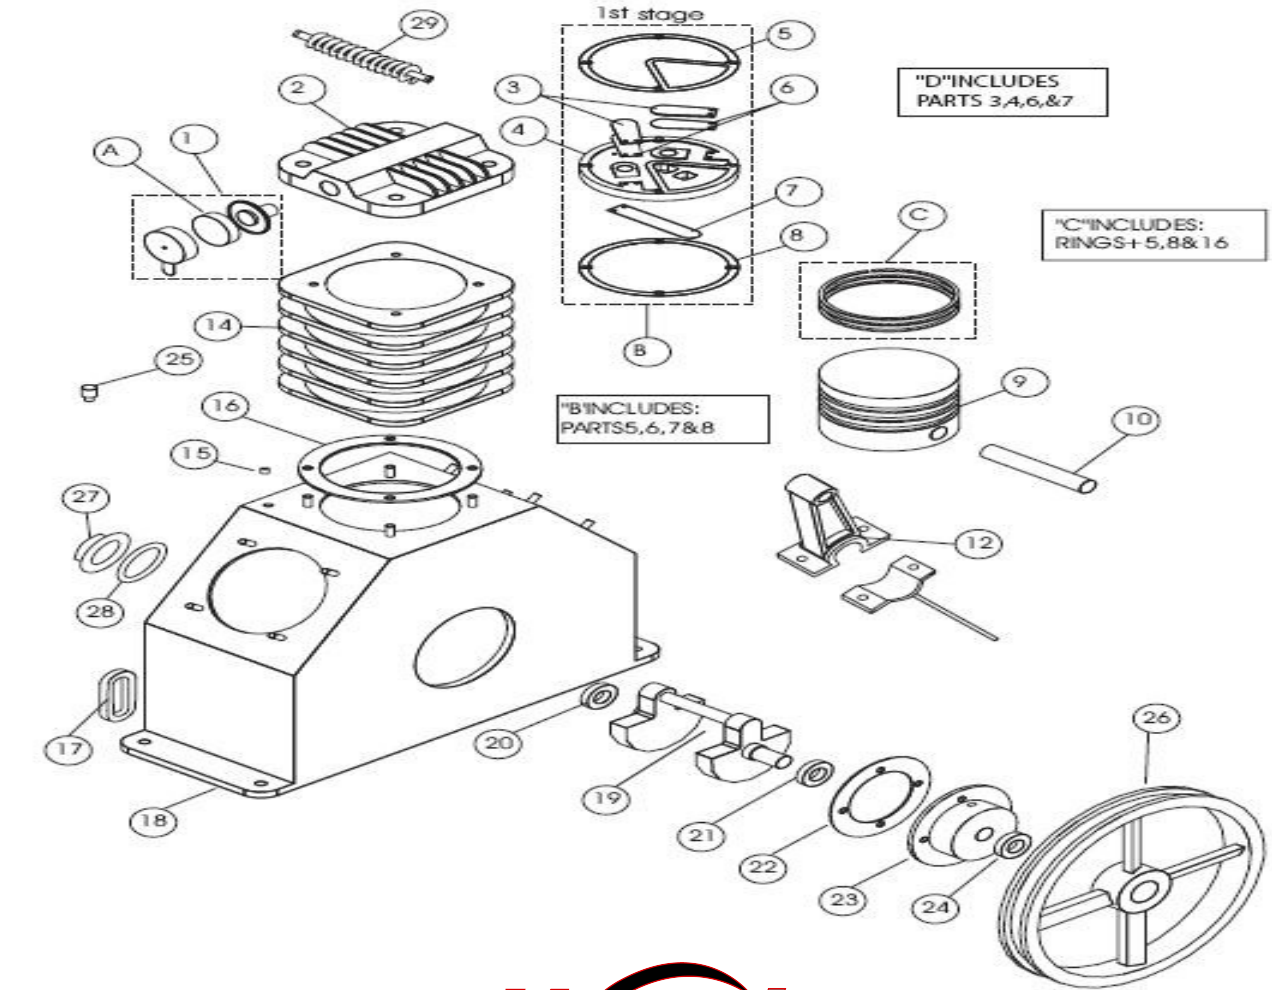

Eagle Air Compressor part breakdown sheet - PT03A

Item	Description	Qty Req.	Part #
1	intake filter ass'y	3	51111-5600
2	cylinder head	3	52122-0101
3	lift limiter - discharge valve plate	6	51121-3102
4	valve seat	3	52122-2101
5	valve seat to head gasket	3	52122-2105
6	discharge valve plate	6	51121-2103
7	intake valve plate	3	52122-2103
8	valve seat to cylinder gasket	3	52122-2104
9	piston	3	51122-5101
10	piston pin c/w snap rings	3	51122-5112
11	piston pin bushing	N/A	N/A
12	connecting rod c/w dipper **	3	52122-5120
13	connecting rod bearing (pair)	N/A	N/A
14	cylinder	3	52122-4101
15	oil filler cap	1	51111-4719
16	cylinder to crankcase gasket	3	51122-4103
17	oil sight glass c/w gasket	1	51111-4770
18	crankcase	1	51132-4701
19	crankshaft	1	51132-4601
20	front bearing	1	83501-6205
21	rear bearing	1	83501-6205
22	crankcase to rear bearing housing gasket	1	51122-4704
23	rear bearing housing	1	51122-4703
24	oil seal	1	51122-4708
25	crankcase breather	1	51111-4761
26	flywheel c/w fasteners	1	51132-6601
27	front bearing housing	1	51122-4706
28	crankcase to front bearing housing gasket	1	51122-4707
29	connecting (interstage) tubing	2	51132-7710
Misc	1/4" street elbow (oil drain)	1	STREL1/4
	interstage "Y" fitting	2	51121-7702
	interstage "elbow" fitting	1	51112-7701
	Eagle oil (650ml or 22oz)	1	EAOIL10

** Specify which cylinder

A	intake filter element kit includes: - three(3) intake filter elements	1	101000-300
B	valve repair kit includes: -valve seat to head gasket (item 5) -two(2) outlet valve plates (item 6) -intake valve plate (item 7) -six(6) valve plate screws -valve seat to cylinder gasket (item 8)	3	101000-165
C	ring repair kit includes: -valve seat to head gasket (item 5) -valve seat to cylinder gasket (item 8) -two(2) compression rings -one(1) oil control ring -cylinder to crankcase gasket (item 16)	3	101000-265
D	Valve Plate Assembly (Not shown)	3	52122-2100