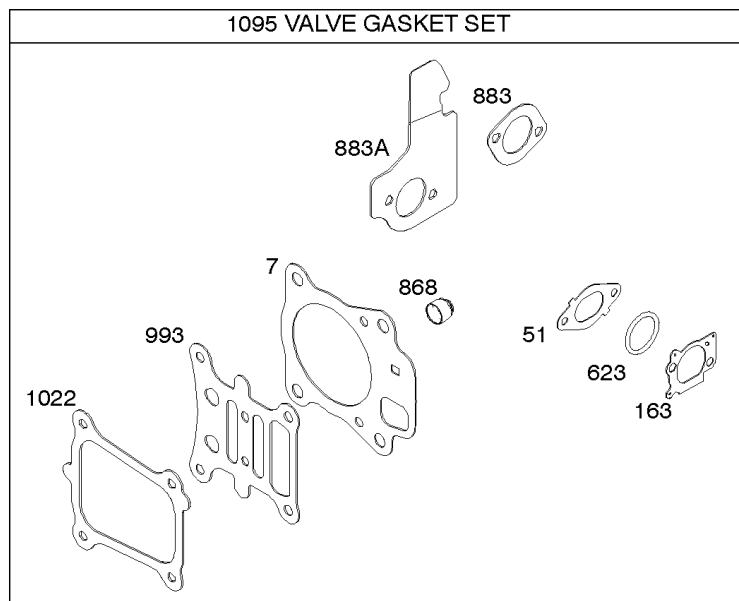

Cylinder Head, Gasket Set-Valves, Valves

REF NO	PART NO	QTY	DESCRIPTION
5	796471		HEAD, Cylinder
7	796475		GASKET, Cylinder Head
13	799277		SCREW -(Cylinder Head)
33	499642		VALVE, Exhaust
34	795443		VALVE, Intake
35	691304		SPRING, Valve -(Intake)
36	691304		SPRING, Valve -(Exhaust)
40	692194		RETAINER, Valve
45	690977		TAPPET, Valve
51	796596		GASKET, Intake
163	691894		GASKET, Air Cleaner -(Air Cleaner)
192	796631		ADJUSTER, Rocker Arm
238	691300		CAP, Valve
337	692051		PLUG, Spark
383	19576S		WRENCH, Spark Plug
623	793628		SEAL, O-Ring -(Carburetor Spacer)
635	66538S		BOOT, Spark PLug
718	690959		PIN, Locating
830	796472		STUD, Rocker Arm -(Rocker Arm)
868	795440		SEAL-VALVE
883	793497		GASKET, Exhaust
883A	796677		GASKET, Exhaust
886	799492		KIT, Cylinder Head/Plate Gasket
914	794451		SCREW -(Rocker Cover)
993	796473		GASKET, Cylinder Head Plate
1022	796480		GASKET, Rocker Cover
1023	796479		COVER, Rocker
1026	796481		ROD, Push
1029	691230		ARM, Rocker
1034	691343		GUIDE-PUSH ROD
1095	799496		GASKET SET, Valve