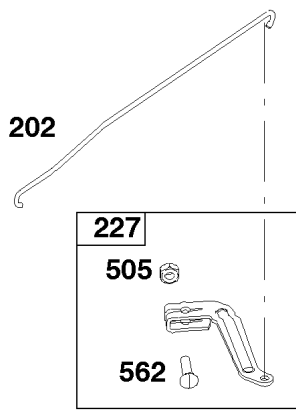

Controls, Governor Spring, Thermostat

Mfg. No: 11P902-0127-B1

Controls, Governor Spring, Thermostat

REF NO	PART NO	QTY	DESCRIPTION
202	796657		LINK, Mechanical Governor
209	793604		SPRING, Governor
216	796485		LINK, Choke
222	796482		BRACKET, Control -(Manual Friction, Remote, & Fixed Speed Control)
227	796487		LEVER, Governor Control
265	690798		CLAMP, Casing
267	691044		SCREW -(Casing Clamp)
268	691025		CASING, Control Wire -(Cut To Required Length)
269	691026		WIRE, Control -(Cut To Required Length)
270	691027		NUT -(Control Wire Casing)
271	691028		LEVER, Control
291	796486		THERMOSTAT
505	793515		NUT -(Governor Control Lever)
562	793514		BOLT -(Governor Lever)
621	692310		SWITCH, Stop
745	793491		SCREW -(Brake)
883	793497		GASKET, Exhaust
883A	796677		GASKET, Exhaust
922	692135		SPRING, Brake
923	796635		BRAKE