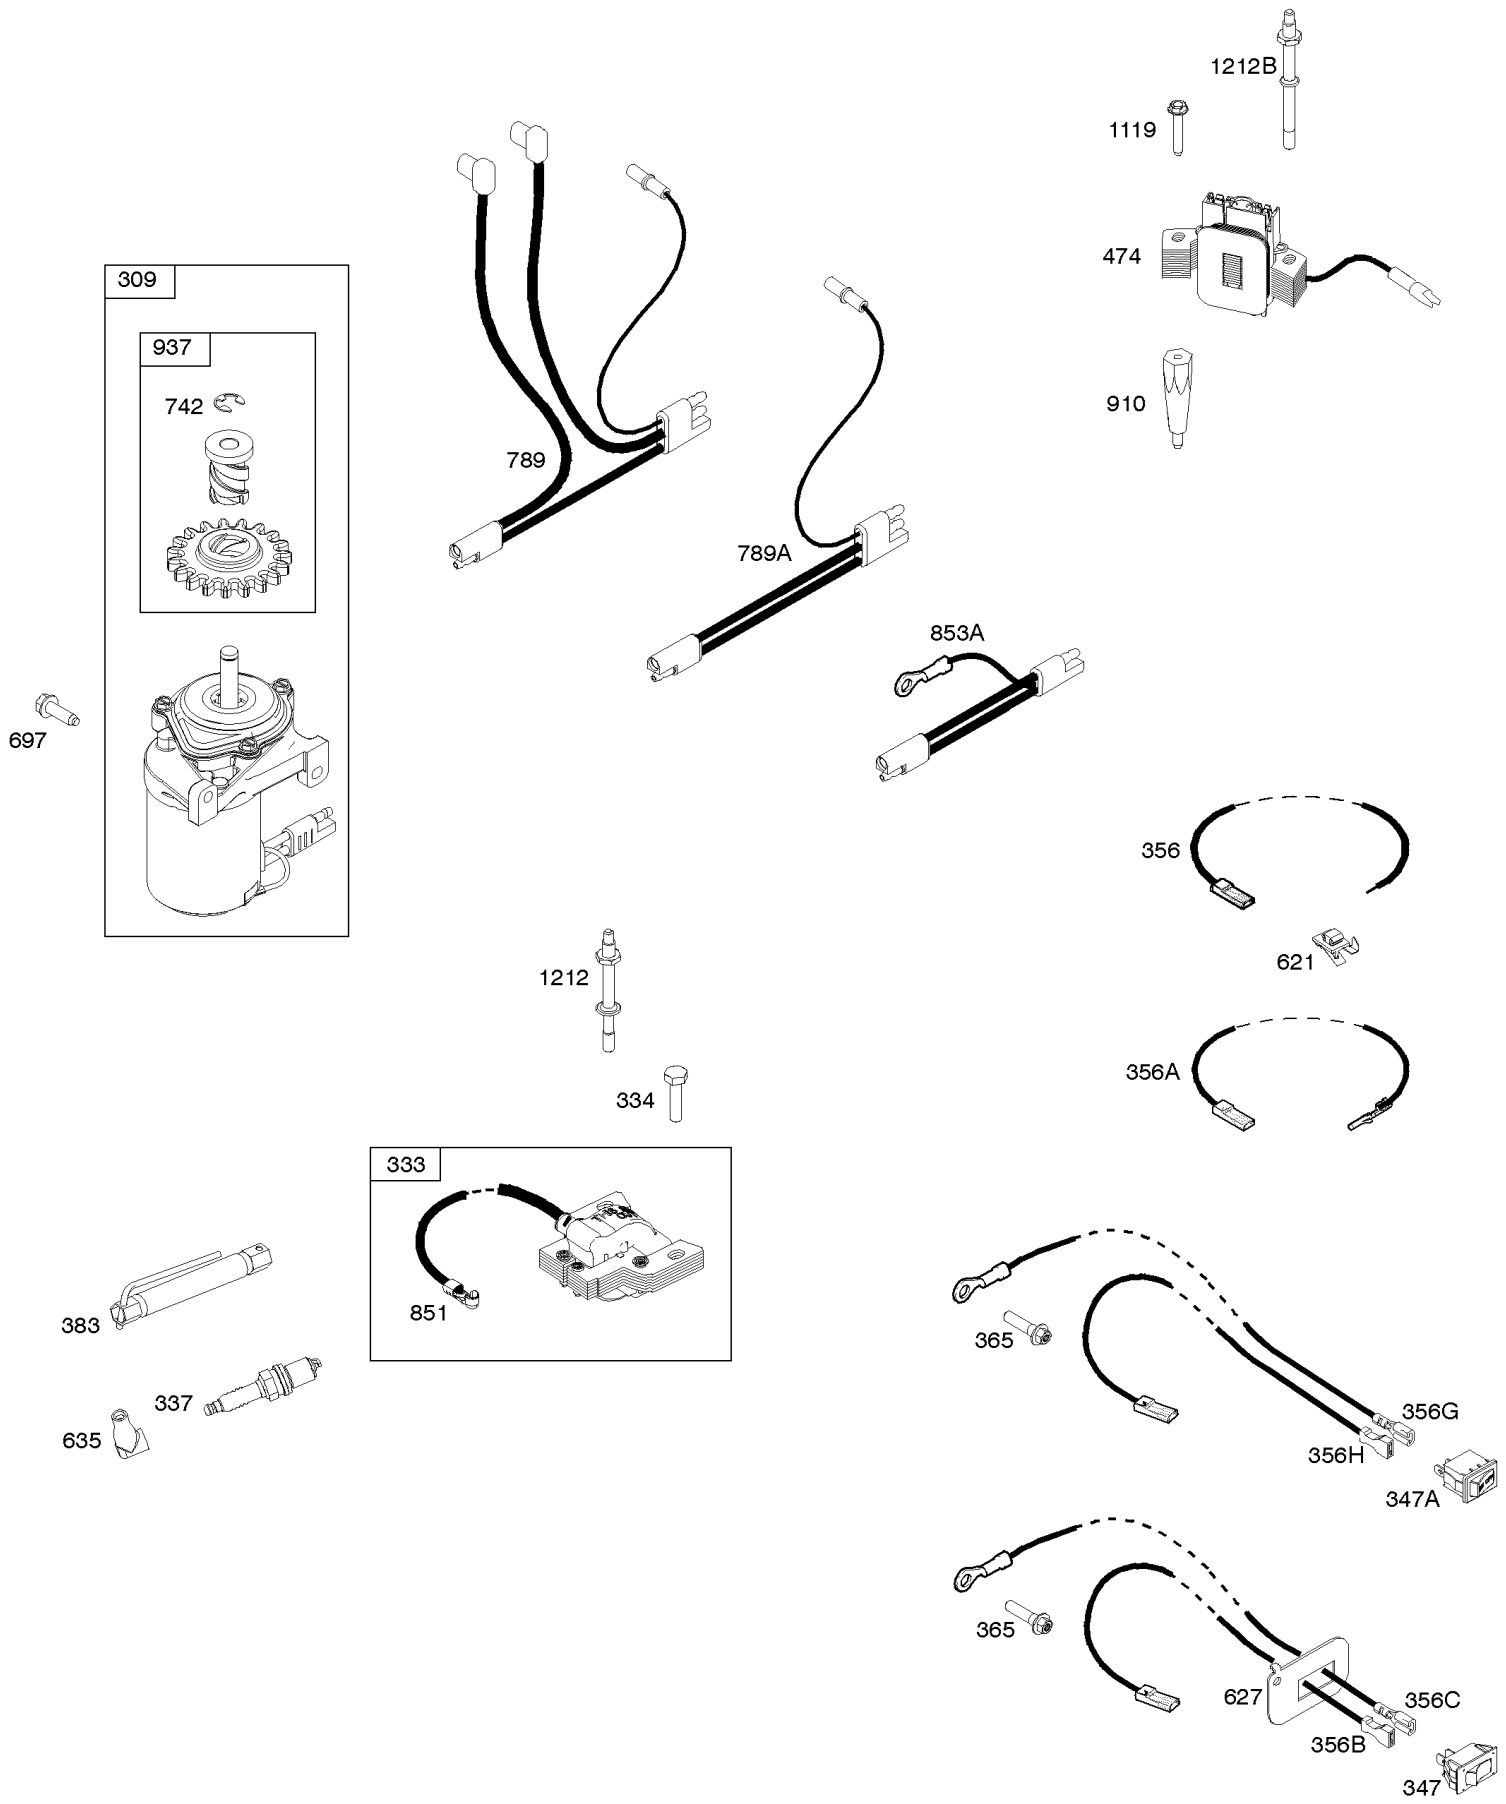

# Parts Manual

Mfg. No: 11P902-0127-B1

---

<b>Model Components</b>	<b>Page</b>
Air Cleaner. . . . .	4
Alternator, Electric Starter, Ignition. . . . .	6
Blower Housing, Cover/Guards, Flywheel, Rewind Starter. . . . .	8
Camshaft, Crankshaft, Cylinder, Operator's Manual, Piston/Rings/Connecting Rod, Warning Label. . . . .	10
Carburetor, Carburetor Overhaul Kit. . . . .	12 . . . . .
Controls, Governor Spring, Thermostat. . . . .	14. . . . .
Cylinder Head, Gasket Set-Valves, Valves. . . . .	16 . . . . .
Exhaust System. . . . .	18. . . . .
Fuel Supply, Lubrication. . . . .	20. . . . .
Gasket Set-Engine, Sump. . . . .	22 . . . . .
Replacement Engine - US & Canada. . . . .	24 . . . . .

## Air Cleaner

REF NO	PART NO	QTY	DESCRIPTION
11	796478		TUBE, Breather
163	691894		GASKET, Air Cleaner -(Air Cleaner)
265	690798		CLAMP, Casing
267	691044		SCREW -(Casing Clamp)
347	795333		SWITCH, Rocker
445	795066		FILTER, A/C Cartridge
497	691044		SCREW -(Stopswitch Bracket)
627	796702		BRACKET, Stopswitch
875	796492		BASE, Air Cleaner -(Plastic)
967	796254		FILTER, Pre Cleaner
968	796493		COVER, Air Cleaner
971	690349		SCREW -(Air Cleaner Base to Carburetor)

## Fuel Supply, Lubrication

REF NO	PART NO	QTY	DESCRIPTION
187	791766		LINE, Fuel -(Cut To Required Length)
187A	796491		LINE, Fuel -(Formed Hose)
240	298090S		FILTER, Fuel
523	796503		DIPSTICK
524	692296		SEAL-DIPSTICK TUBE -(Dipstick Tube)
525	796502		TUBE, Dipstick
601	791850		CLAMP, Hose
670	793485		SPACER, Fuel Tank
842	691031		SEAL, O-Ring -(Dipstick Tube)
847	796501		DIPSTICK/TUBE ASSEMBLY
957	799585		CAP, Fuel Tank -(Plastic)
957A	692046		CAP, Fuel Tank -(Plastic)
957C	796577		CAP-FUEL TANK -(Plastic)
972	590949		TANK, Fuel -(Plastic)
1059	793471		KIT, Screw/Washer