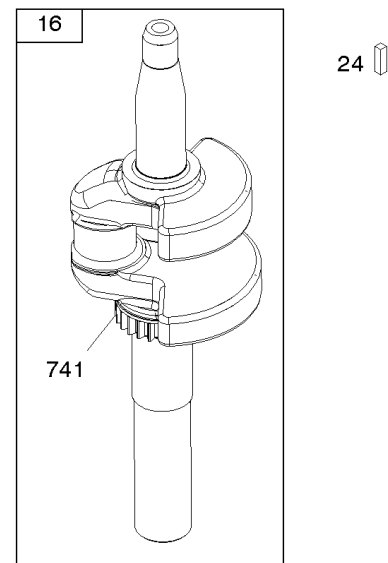

1319 WARNING LABEL

**REQUIRED** when replacing parts with warning labels affixed.

1319A WARNING LABEL

**REQUIRED** when replacing parts with warning labels affixed.

1058 OPERATOR'S MANUAL

1036 EMISSIONS LABEL

## Camshaft, Crankshaft, Cylinder, Operator's Manual, Piston/Rings/Connecting Rod,

REF NO	PART NO	QTY	DESCRIPTION
1	798948		CYLINDER ASSEMBLY
3	299819S		SEAL, Oil -(Magneto Side)
16	796467		CRANKSHAFT
24	222698S		KEY, Flywheel
25	796644		PISTON ASSEMBLY -(.020 Oversize)
25	796643		PISTON ASSEMBLY -(Standard)
26	796646		SET, Ring -(.020 Oversize)
26	796645		SET, Ring -(Standard)
27	691588		LOCK, Piston Pin
28	298909		PIN, Piston
29	796470		ROD, Connecting
32	691664		SCREW -(Connecting Rod)
32A	695759		SCREW -(Connecting Rod)
43	796650		SLINGER, Governor/Oil
46	694039		CAMSHAFT
404	690272		WASHER -(Governor Crank)
615	690340		RETAINER, Governor Shaft
616	798327		CRANK, Governor
718	690959		PIN, Locating
741	797521		GEAR, Timing
1036	-----		Label-Emissions -(Available From A Briggs & Stratton Authorized Dealer)
1058	279946		MANUAL, Operator's
1263	697124		REED, Breather
1264	793453		SCREW -(Breather Reed)
1319	794467		LABEL, Warning
1319A	797669		LABEL, Warning
1330	279000		MANUAL, Repair
1375	796476		COVER, Breather Reed
1376	794451		SCREW -(Breather/Reed Cover)
1430	796477		GASKET, Breather/Reed