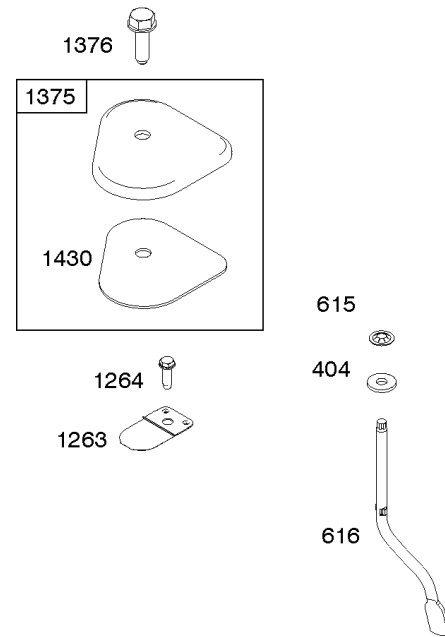

## Air Cleaner

REF NO	PART NO	QTY	DESCRIPTION
11	796478		TUBE, Breather
163	691894		GASKET, Air Cleaner -(Air Cleaner)
265	690798		CLAMP, Casing
267	691044		SCREW -(Casing Clamp)
347	795333		SWITCH, Rocker
445	795066		FILTER, A/C Cartridge
497	691044		SCREW -(Stopswitch Bracket)
627	796702		BRACKET, Stopswitch
875	796492		BASE, Air Cleaner -(Plastic)
967	796254		FILTER, Pre Cleaner
968	796493		COVER, Air Cleaner
971	690349		SCREW -(Air Cleaner Base to Carburetor)

1319 WARNING LABEL

**REQUIRED** when replacing parts with warning labels affixed.

1319A WARNING LABEL

**REQUIRED** when replacing parts with warning labels affixed.

1058 OPERATOR'S MANUAL

1036 EMISSIONS LABEL

## Camshaft, Crankshaft, Cylinder, Operator's Manual, Piston/Rings/Connecting Rod,

REF NO	PART NO	QTY	DESCRIPTION
1	798948		CYLINDER ASSEMBLY
3	299819S		SEAL, Oil -(Magneto Side)
16	796467		CRANKSHAFT
24	222698S		KEY, Flywheel
25	796644		PISTON ASSEMBLY -(.020 Oversize)
25	796643		PISTON ASSEMBLY -(Standard)
26	796646		SET, Ring -(.020 Oversize)
26	796645		SET, Ring -(Standard)
27	691588		LOCK, Piston Pin
28	298909		PIN, Piston
29	796470		ROD, Connecting
32	691664		SCREW -(Connecting Rod)
32A	695759		SCREW -(Connecting Rod)
43	796650		SLINGER, Governor/Oil
46	694039		CAMSHAFT
404	690272		WASHER -(Governor Crank)
615	690340		RETAINER, Governor Shaft
616	798327		CRANK, Governor
718	690959		PIN, Locating
741	797521		GEAR, Timing
1036	-----		Label-Emissions -(Available From A Briggs & Stratton Authorized Dealer)
1058	279946		MANUAL, Operator's
1263	697124		REED, Breather
1264	793453		SCREW -(Breather Reed)
1319	794467		LABEL, Warning
1319A	797669		LABEL, Warning
1330	279000		MANUAL, Repair
1375	796476		COVER, Breather Reed
1376	794451		SCREW -(Breather/Reed Cover)
1430	796477		GASKET, Breather/Reed