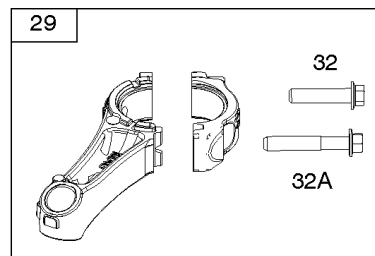

1319 WARNING LABEL

**REQUIRED** when replacing parts with warning labels affixed.

1319A WARNING LABEL

**REQUIRED** when replacing parts with warning labels affixed.

1058 OPERATOR'S MANUAL

1036 EMISSIONS LABEL

## Camshaft, Crankshaft, Cylinder, Operator's Manual, Piston/Rings/Connecting Rod,

REF NO	PART NO	QTY	DESCRIPTION
1	798948		CYLINDER ASSEMBLY
3	299819S		SEAL, Oil -(Magneto Side)
16	796467		CRANKSHAFT
24	222698S		KEY, Flywheel
25	796644		PISTON ASSEMBLY -(.020 Oversize)
25	796643		PISTON ASSEMBLY -(Standard)
26	796646		SET, Ring -(.020 Oversize)
26	796645		SET, Ring -(Standard)
27	691588		LOCK, Piston Pin
28	298909		PIN, Piston
29	796470		ROD, Connecting
32	691664		SCREW -(Connecting Rod)
32A	695759		SCREW -(Connecting Rod)
43	796650		SLINGER, Governor/Oil
46	694039		CAMSHAFT
404	690272		WASHER -(Governor Crank)
615	690340		RETAINER, Governor Shaft
616	798327		CRANK, Governor
718	690959		PIN, Locating
741	797521		GEAR, Timing
1036	-----		Label-Emissions -(Available From A Briggs & Stratton Authorized Dealer)
1058	279946		MANUAL, Operator's
1263	697124		REED, Breather
1264	793453		SCREW -(Breather Reed)
1319	794467		LABEL, Warning
1319A	797669		LABEL, Warning
1330	279000		MANUAL, Repair
1375	796476		COVER, Breather Reed
1376	794451		SCREW -(Breather/Reed Cover)
1430	796477		GASKET, Breather/Reed