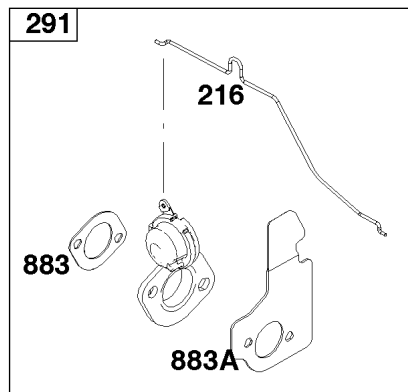

Controls, Governor Spring, Thermostat

Mfg. No: 11P902-0127-B1

Controls, Governor Spring, Thermostat

REF NO	PART NO	QTY	DESCRIPTION
202	796657		LINK, Mechanical Governor
209	793604		SPRING, Governor
216	796485		LINK, Choke
222	796482		BRACKET, Control -(Manual Friction, Remote, & Fixed Speed Control)
227	796487		LEVER, Governor Control
265	690798		CLAMP, Casing
267	691044		SCREW -(Casing Clamp)
268	691025		CASING, Control Wire -(Cut To Required Length)
269	691026		WIRE, Control -(Cut To Required Length)
270	691027		NUT -(Control Wire Casing)
271	691028		LEVER, Control
291	796486		THERMOSTAT
505	793515		NUT -(Governor Control Lever)
562	793514		BOLT -(Governor Lever)
621	692310		SWITCH, Stop
745	793491		SCREW -(Brake)
883	793497		GASKET, Exhaust
883A	796677		GASKET, Exhaust
922	692135		SPRING, Brake
923	796635		BRAKE