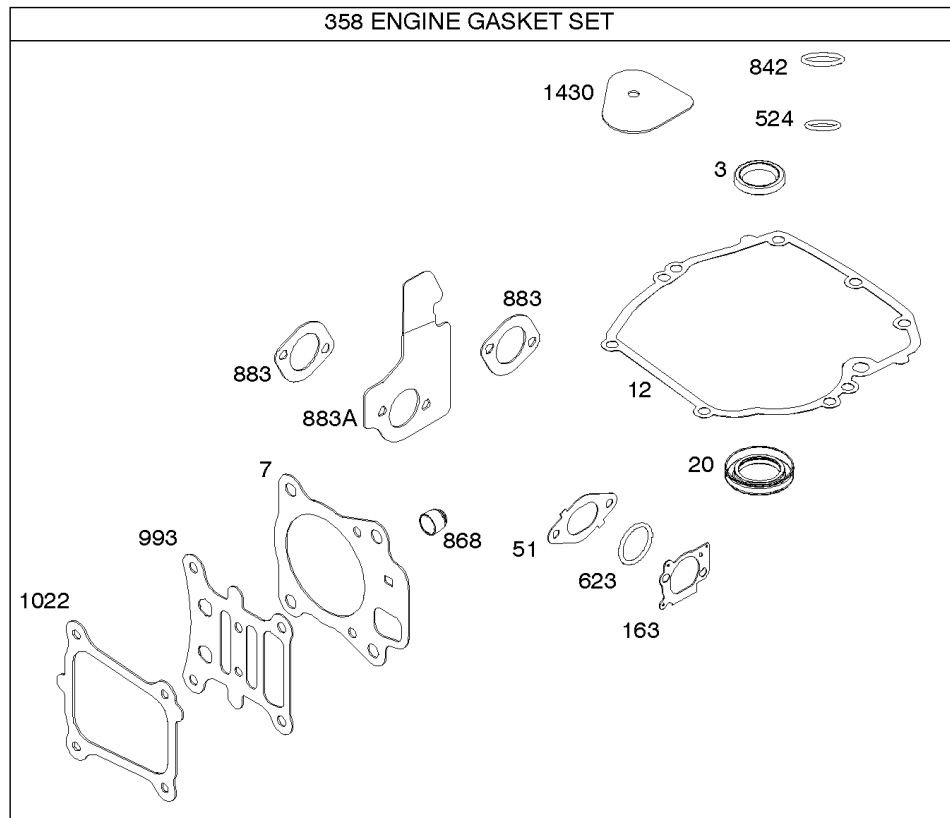

Gasket Set-Engine, Sump

REF NO	PART NO	QTY	DESCRIPTION
3	299819S		SEAL, Oil -(Magneto Side)
4	493279		SUMP, Engine
7	796475		GASKET, Cylinder Head
12	692232		GASKET, Crankcase
15	691680		PLUG, Oil Drain -(Square Socket)
20	399781S		SEAL-OIL -(PTO Side)
22	691092		SCREW -(Crankcase Cover/Sump)
51	796596		GASKET, Intake
163	691894		GASKET, Air Cleaner -(Air Cleaner)
358	799495		GASKET SET, Engine
524	692296		SEAL-DIPSTICK TUBE -(Dipstick Tube)
623	793628		SEAL, O-Ring -(Carburetor Spacer)
718	690959		PIN, Locating
842	691031		SEAL, O-Ring -(Dipstick Tube)
868	795440		SEAL-VALVE
883	793497		GASKET, Exhaust
883A	796677		GASKET, Exhaust
993	796473		GASKET, Cylinder Head Plate
1022	796480		GASKET, Rocker Cover
1430	796477		GASKET, Breather/Reed