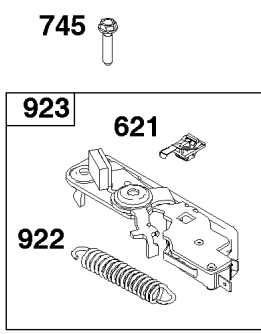

Controls, Governor Spring, Thermostat

Mfg. No: 11P902-0127-B1

Controls, Governor Spring, Thermostat

REF NO	PART NO	QTY	DESCRIPTION
202	796657		LINK, Mechanical Governor
209	793604		SPRING, Governor
216	796485		LINK, Choke
222	796482		BRACKET, Control -(Manual Friction, Remote, & Fixed Speed Control)
227	796487		LEVER, Governor Control
265	690798		CLAMP, Casing
267	691044		SCREW -(Casing Clamp)
268	691025		CASING, Control Wire -(Cut To Required Length)
269	691026		WIRE, Control -(Cut To Required Length)
270	691027		NUT -(Control Wire Casing)
271	691028		LEVER, Control
291	796486		THERMOSTAT
505	793515		NUT -(Governor Control Lever)
562	793514		BOLT -(Governor Lever)
621	692310		SWITCH, Stop
745	793491		SCREW -(Brake)
883	793497		GASKET, Exhaust
883A	796677		GASKET, Exhaust
922	692135		SPRING, Brake
923	796635		BRAKE