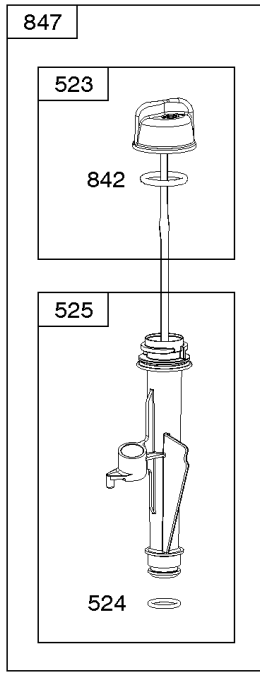

Fuel Supply, Lubrication

REF NO	PART NO	QTY	DESCRIPTION
187	791766		LINE, Fuel -(Cut To Required Length)
187A	796491		LINE, Fuel -(Formed Hose)
240	298090S		FILTER, Fuel
523	796503		DIPSTICK
524	692296		SEAL-DIPSTICK TUBE -(Dipstick Tube)
525	796502		TUBE, Dipstick
601	791850		CLAMP, Hose
670	793485		SPACER, Fuel Tank
842	691031		SEAL, O-Ring -(Dipstick Tube)
847	796501		DIPSTICK/TUBE ASSEMBLY
957	799585		CAP, Fuel Tank -(Plastic)
957A	692046		CAP, Fuel Tank -(Plastic)
957C	796577		CAP-FUEL TANK -(Plastic)
972	590949		TANK, Fuel -(Plastic)
1059	793471		KIT, Screw/Washer