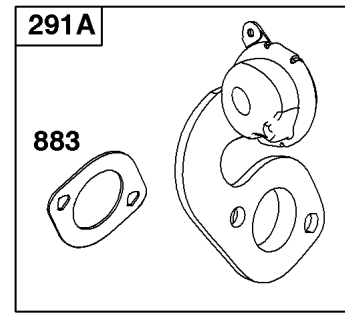

Controls, Governor Spring, Thermostat

Mfg. No: 11P902-0127-B1

Controls, Governor Spring, Thermostat

REF NO	PART NO	QTY	DESCRIPTION
202	796657		LINK, Mechanical Governor
209	793604		SPRING, Governor
216	796485		LINK, Choke
222	796482		BRACKET, Control -(Manual Friction, Remote, & Fixed Speed Control)
227	796487		LEVER, Governor Control
265	690798		CLAMP, Casing
267	691044		SCREW -(Casing Clamp)
268	691025		CASING, Control Wire -(Cut To Required Length)
269	691026		WIRE, Control -(Cut To Required Length)
270	691027		NUT -(Control Wire Casing)
271	691028		LEVER, Control
291	796486		THERMOSTAT
505	793515		NUT -(Governor Control Lever)
562	793514		BOLT -(Governor Lever)
621	692310		SWITCH, Stop
745	793491		SCREW -(Brake)
883	793497		GASKET, Exhaust
883A	796677		GASKET, Exhaust
922	692135		SPRING, Brake
923	796635		BRAKE