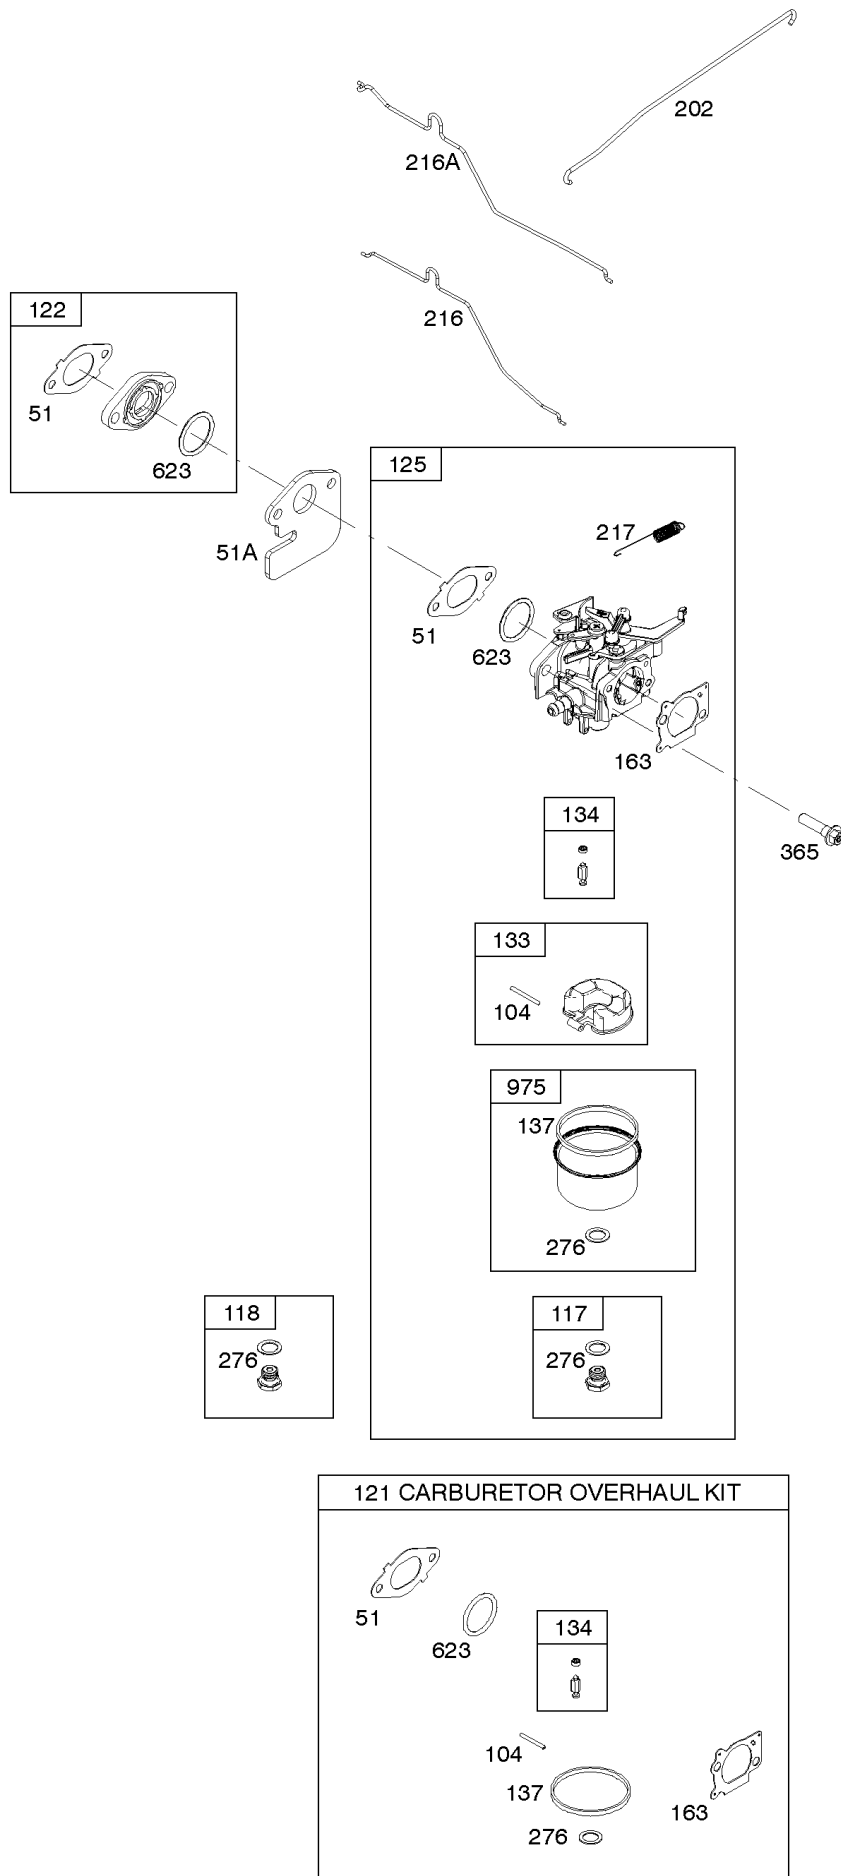

## Air Cleaner

REF NO	PART NO	QTY	DESCRIPTION
11	796478		TUBE, Breather
163	691894		GASKET, Air Cleaner -(Air Cleaner)
265	690798		CLAMP, Casing
267	691044		SCREW -(Casing Clamp)
347	795333		SWITCH, Rocker
445	795066		FILTER, A/C Cartridge
497	691044		SCREW -(Stopswitch Bracket)
627	796702		BRACKET, Stopswitch
875	796492		BASE, Air Cleaner -(Plastic)
967	796254		FILTER, Pre Cleaner
968	796493		COVER, Air Cleaner
971	690349		SCREW -(Air Cleaner Base to Carburetor)

1319 WARNING LABEL

**REQUIRED** when replacing parts with warning labels affixed.

1319A WARNING LABEL

**REQUIRED** when replacing parts with warning labels affixed.

1058 OPERATOR'S MANUAL

1036 EMISSIONS LABEL

## Camshaft, Crankshaft, Cylinder, Operator's Manual, Piston/Rings/Connecting Rod,

REF NO	PART NO	QTY	DESCRIPTION
1	798948		CYLINDER ASSEMBLY
3	299819S		SEAL, Oil -(Magneto Side)
16	796467		CRANKSHAFT
24	222698S		KEY, Flywheel
25	796644		PISTON ASSEMBLY -(.020 Oversize)
25	796643		PISTON ASSEMBLY -(Standard)
26	796646		SET, Ring -(.020 Oversize)
26	796645		SET, Ring -(Standard)
27	691588		LOCK, Piston Pin
28	298909		PIN, Piston
29	796470		ROD, Connecting
32	691664		SCREW -(Connecting Rod)
32A	695759		SCREW -(Connecting Rod)
43	796650		SLINGER, Governor/Oil
46	694039		CAMSHAFT
404	690272		WASHER -(Governor Crank)
615	690340		RETAINER, Governor Shaft
616	798327		CRANK, Governor
718	690959		PIN, Locating
741	797521		GEAR, Timing
1036	-----		Label-Emissions -(Available From A Briggs & Stratton Authorized Dealer)
1058	279946		MANUAL, Operator's
1263	697124		REED, Breather
1264	793453		SCREW -(Breather Reed)
1319	794467		LABEL, Warning
1319A	797669		LABEL, Warning
1330	279000		MANUAL, Repair
1375	796476		COVER, Breather Reed
1376	794451		SCREW -(Breather/Reed Cover)
1430	796477		GASKET, Breather/Reed