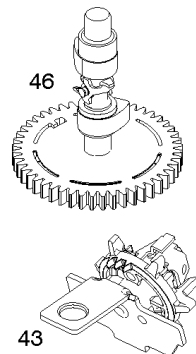

## Alternator, Electric Starter, Ignition

REF NO	PART NO	QTY	DESCRIPTION
333	796500		ARMATURE, Magneto
334	793454		SCREW -(Magneto Armature)
337	692051		PLUG, Spark
347	795333		SWITCH, Rocker
356B	692602		WIRE-STOP
356C	695630		WIRE, Stop
365	793458		SCREW -(Carburetor)
383	19576S		WRENCH, Spark Plug
621	692310		SWITCH, Stop
627	796702		BRACKET, Stopswitch
635	66538S		BOOT, Spark PLug
697	691127		SCREW -(Drive Cap)
742	93941		RETAINER, E Ring
851	493880S		TERMINAL-SPARK PLUG
853A	695897		ADAPTER, Wire
910	796498		STUD -(Alternator)
1119	794100		SCREW -(Alternator)
1212	796537		STUD -(Blower Housing)
1212B	797002		STUD -(Blower Housing) (Used With Alternator Only)

1319 WARNING LABEL

**REQUIRED** when replacing parts with warning labels affixed.

1319A WARNING LABEL

**REQUIRED** when replacing parts with warning labels affixed.

1058 OPERATOR'S MANUAL

1036 EMISSIONS LABEL

## Camshaft, Crankshaft, Cylinder, Operator's Manual, Piston/Rings/Connecting Rod,

REF NO	PART NO	QTY	DESCRIPTION
1	798948		CYLINDER ASSEMBLY
3	299819S		SEAL, Oil -(Magneto Side)
16	796467		CRANKSHAFT
24	222698S		KEY, Flywheel
25	796644		PISTON ASSEMBLY -(.020 Oversize)
25	796643		PISTON ASSEMBLY -(Standard)
26	796646		SET, Ring -(.020 Oversize)
26	796645		SET, Ring -(Standard)
27	691588		LOCK, Piston Pin
28	298909		PIN, Piston
29	796470		ROD, Connecting
32	691664		SCREW -(Connecting Rod)
32A	695759		SCREW -(Connecting Rod)
43	796650		SLINGER, Governor/Oil
46	694039		CAMSHAFT
404	690272		WASHER -(Governor Crank)
615	690340		RETAINER, Governor Shaft
616	798327		CRANK, Governor
718	690959		PIN, Locating
741	797521		GEAR, Timing
1036	-----		Label-Emissions -(Available From A Briggs & Stratton Authorized Dealer)
1058	279946		MANUAL, Operator's
1263	697124		REED, Breather
1264	793453		SCREW -(Breather Reed)
1319	794467		LABEL, Warning
1319A	797669		LABEL, Warning
1330	279000		MANUAL, Repair
1375	796476		COVER, Breather Reed
1376	794451		SCREW -(Breather/Reed Cover)
1430	796477		GASKET, Breather/Reed