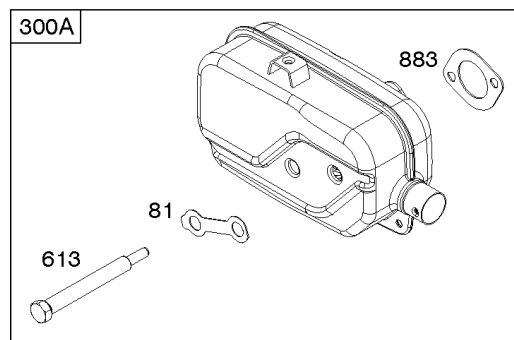

Exhaust System

REF NO	PART NO	QTY	DESCRIPTION
81	691740		LOCK, Muffler Screw
300	796495		MUFFLER
613	796496		SCREW -(Muffler)
676	692010		DEFLECTOR, Muffler
676A	799187		DEFLECTOR, Muffler
677	690661		SCREW -(Muffler Deflector)
832	796494		GUARD, Muffler
836	793500		SCREW -(Muffler Guard)
883	793497		GASKET, Exhaust
883A	796677		GASKET, Exhaust
994	690813		ARRESTOR, Spark