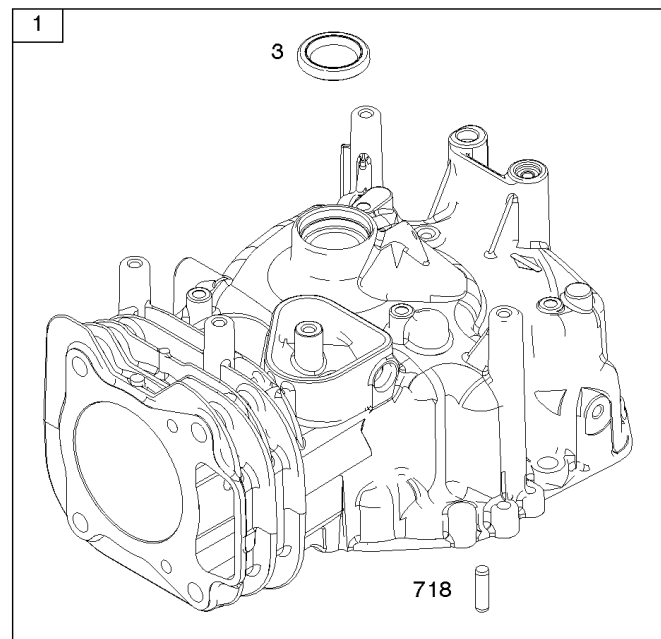

1319 WARNING LABEL

**REQUIRED** when replacing parts with warning labels affixed.

1319A WARNING LABEL

**REQUIRED** when replacing parts with warning labels affixed.

1058 OPERATOR'S MANUAL

1036 EMISSIONS LABEL

## Camshaft, Crankshaft, Cylinder, Operator's Manual, Piston/Rings/Connecting Rod,

REF NO	PART NO	QTY	DESCRIPTION
1	798948		CYLINDER ASSEMBLY
3	299819S		SEAL, Oil -(Magneto Side)
16	796467		CRANKSHAFT
24	222698S		KEY, Flywheel
25	796644		PISTON ASSEMBLY -(.020 Oversize)
25	796643		PISTON ASSEMBLY -(Standard)
26	796646		SET, Ring -(.020 Oversize)
26	796645		SET, Ring -(Standard)
27	691588		LOCK, Piston Pin
28	298909		PIN, Piston
29	796470		ROD, Connecting
32	691664		SCREW -(Connecting Rod)
32A	695759		SCREW -(Connecting Rod)
43	796650		SLINGER, Governor/Oil
46	694039		CAMSHAFT
404	690272		WASHER -(Governor Crank)
615	690340		RETAINER, Governor Shaft
616	798327		CRANK, Governor
718	690959		PIN, Locating
741	797521		GEAR, Timing
1036	-----		Label-Emissions -(Available From A Briggs & Stratton Authorized Dealer)
1058	279946		MANUAL, Operator's
1263	697124		REED, Breather
1264	793453		SCREW -(Breather Reed)
1319	794467		LABEL, Warning
1319A	797669		LABEL, Warning
1330	279000		MANUAL, Repair
1375	796476		COVER, Breather Reed
1376	794451		SCREW -(Breather/Reed Cover)
1430	796477		GASKET, Breather/Reed