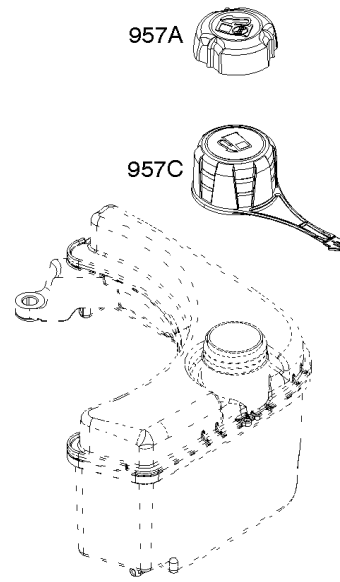

Fuel Supply, Lubrication

REF NO	PART NO	QTY	DESCRIPTION
187	791766		LINE, Fuel -(Cut To Required Length)
187A	796491		LINE, Fuel -(Formed Hose)
240	298090S		FILTER, Fuel
523	796503		DIPSTICK
524	692296		SEAL-DIPSTICK TUBE -(Dipstick Tube)
525	796502		TUBE, Dipstick
601	791850		CLAMP, Hose
670	793485		SPACER, Fuel Tank
842	691031		SEAL, O-Ring -(Dipstick Tube)
847	796501		DIPSTICK/TUBE ASSEMBLY
957	799585		CAP, Fuel Tank -(Plastic)
957A	692046		CAP, Fuel Tank -(Plastic)
957C	796577		CAP-FUEL TANK -(Plastic)
972	590949		TANK, Fuel -(Plastic)
1059	793471		KIT, Screw/Washer