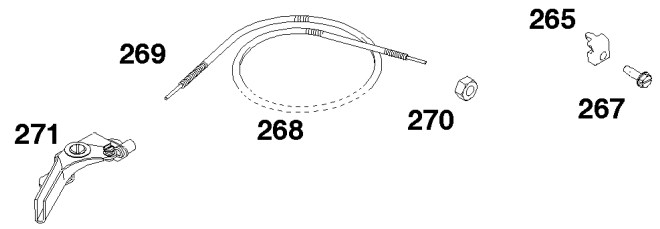

Controls, Governor Spring, Thermostat

Mfg. No: 11P902-0127-B1

Controls, Governor Spring, Thermostat

REF NO	PART NO	QTY	DESCRIPTION
202	796657		LINK, Mechanical Governor
209	793604		SPRING, Governor
216	796485		LINK, Choke
222	796482		BRACKET, Control -(Manual Friction, Remote, & Fixed Speed Control)
227	796487		LEVER, Governor Control
265	690798		CLAMP, Casing
267	691044		SCREW -(Casing Clamp)
268	691025		CASING, Control Wire -(Cut To Required Length)
269	691026		WIRE, Control -(Cut To Required Length)
270	691027		NUT -(Control Wire Casing)
271	691028		LEVER, Control
291	796486		THERMOSTAT
505	793515		NUT -(Governor Control Lever)
562	793514		BOLT -(Governor Lever)
621	692310		SWITCH, Stop
745	793491		SCREW -(Brake)
883	793497		GASKET, Exhaust
883A	796677		GASKET, Exhaust
922	692135		SPRING, Brake
923	796635		BRAKE