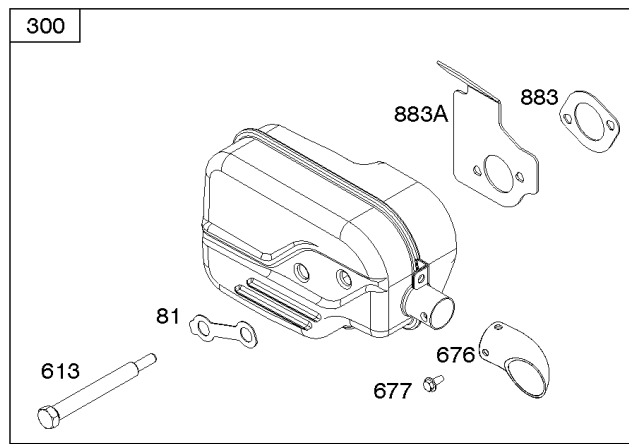

Exhaust System

REF NO	PART NO	QTY	DESCRIPTION
81	691740		LOCK, Muffler Screw
300	796495		MUFFLER
613	796496		SCREW -(Muffler)
676	692010		DEFLECTOR, Muffler
676A	799187		DEFLECTOR, Muffler
677	690661		SCREW -(Muffler Deflector)
832	796494		GUARD, Muffler
836	793500		SCREW -(Muffler Guard)
883	793497		GASKET, Exhaust
883A	796677		GASKET, Exhaust
994	690813		ARRESTOR, Spark