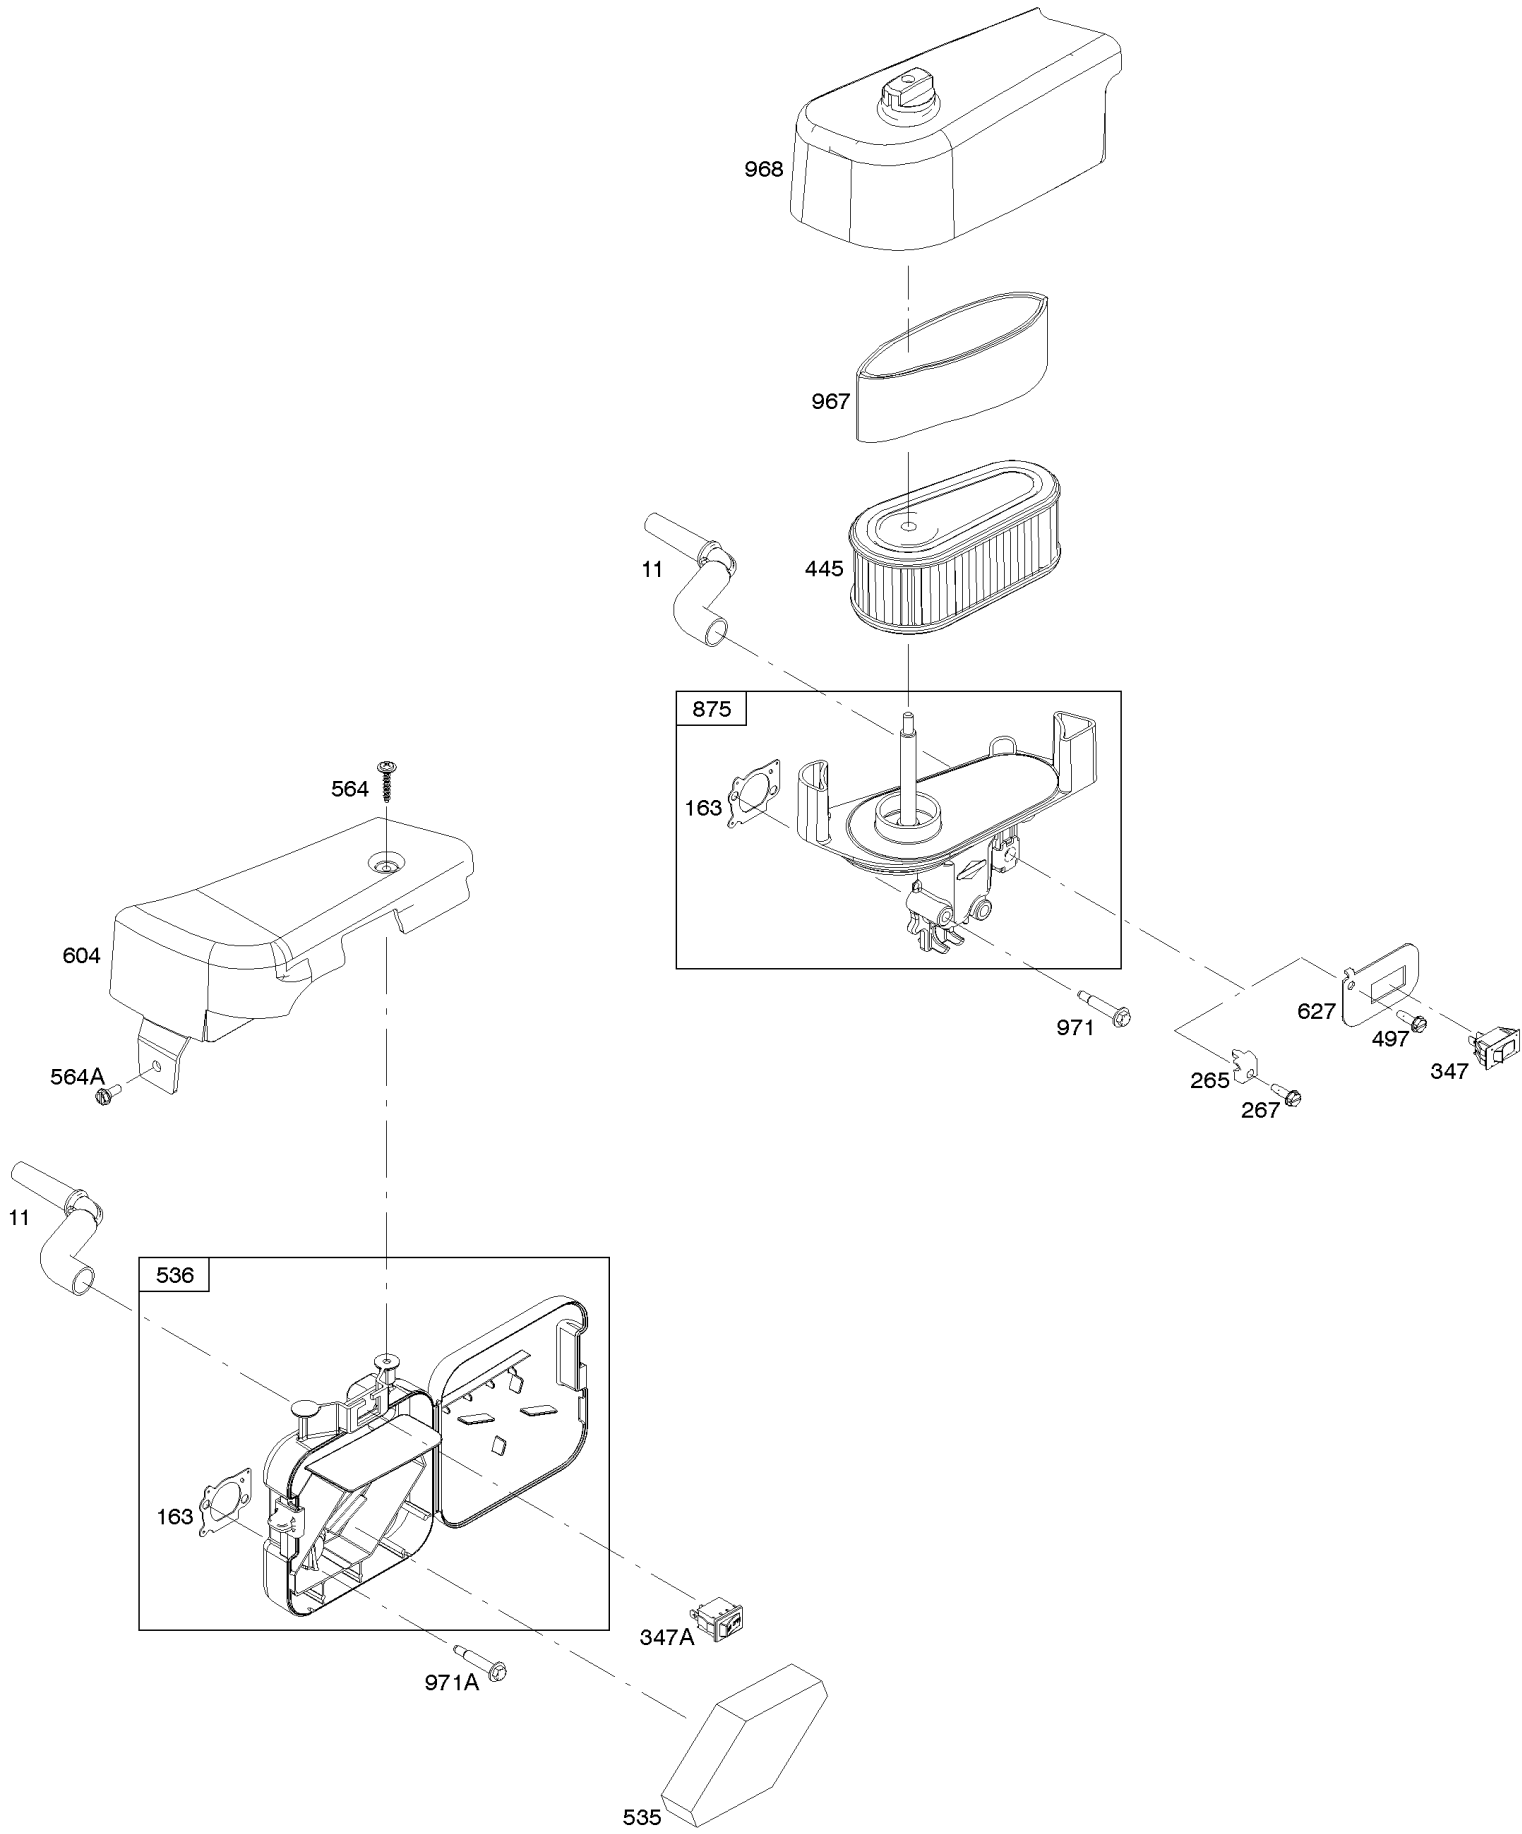

# Parts Manual

Mfg. No: 11P902-0127-B1

---

<b>Model Components</b>	<b>Page</b>
Air Cleaner. . . . .	4
Alternator, Electric Starter, Ignition. . . . .	6
Blower Housing, Cover/Guards, Flywheel, Rewind Starter. . . . .	8
Camshaft, Crankshaft, Cylinder, Operator's Manual, Piston/Rings/Connecting Rod, Warning Label. . . . .	10
Carburetor, Carburetor Overhaul Kit. . . . .	12 . . . . .
Controls, Governor Spring, Thermostat. . . . .	14. . . . .
Cylinder Head, Gasket Set-Valves, Valves. . . . .	16 . . . . .
Exhaust System. . . . .	18. . . . .
Fuel Supply, Lubrication. . . . .	20. . . . .
Gasket Set-Engine, Sump. . . . .	22 . . . . .
Replacement Engine - US & Canada. . . . .	24 . . . . .

## Air Cleaner

REF NO	PART NO	QTY	DESCRIPTION
11	796478		TUBE, Breather
163	691894		GASKET, Air Cleaner -(Air Cleaner)
265	690798		CLAMP, Casing
267	691044		SCREW -(Casing Clamp)
347	795333		SWITCH, Rocker
445	795066		FILTER, A/C Cartridge
497	691044		SCREW -(Stopswitch Bracket)
627	796702		BRACKET, Stopswitch
875	796492		BASE, Air Cleaner -(Plastic)
967	796254		FILTER, Pre Cleaner
968	796493		COVER, Air Cleaner
971	690349		SCREW -(Air Cleaner Base to Carburetor)