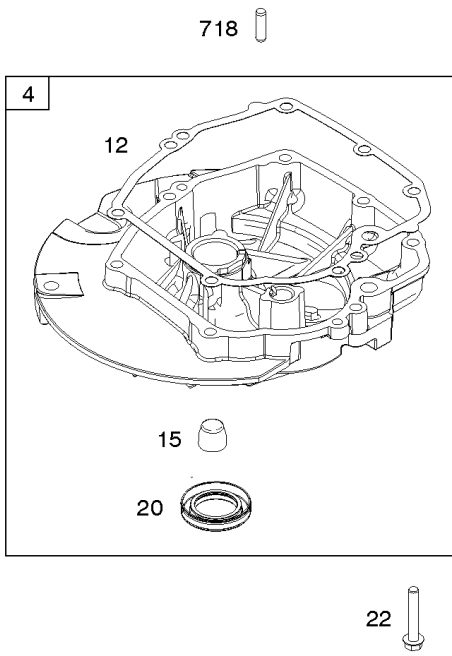

Gasket Set-Engine, Sump

REF NO	PART NO	QTY	DESCRIPTION
3	299819S		SEAL, Oil -(Magneto Side)
4	493279		SUMP, Engine
7	796475		GASKET, Cylinder Head
12	692232		GASKET, Crankcase
15	691680		PLUG, Oil Drain -(Square Socket)
20	399781S		SEAL-OIL -(PTO Side)
22	691092		SCREW -(Crankcase Cover/Sump)
51	796596		GASKET, Intake
163	691894		GASKET, Air Cleaner -(Air Cleaner)
358	799495		GASKET SET, Engine
524	692296		SEAL-DIPSTICK TUBE -(Dipstick Tube)
623	793628		SEAL, O-Ring -(Carburetor Spacer)
718	690959		PIN, Locating
842	691031		SEAL, O-Ring -(Dipstick Tube)
868	795440		SEAL-VALVE
883	793497		GASKET, Exhaust
883A	796677		GASKET, Exhaust
993	796473		GASKET, Cylinder Head Plate
1022	796480		GASKET, Rocker Cover
1430	796477		GASKET, Breather/Reed