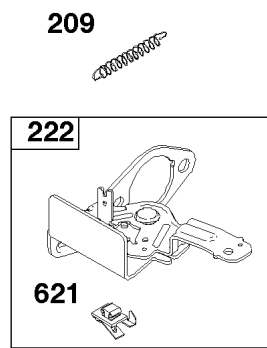

Controls, Governor Spring, Thermostat

Mfg. No: 11P902-0127-B1

Controls, Governor Spring, Thermostat

REF NO	PART NO	QTY	DESCRIPTION
202	796657		LINK, Mechanical Governor
209	793604		SPRING, Governor
216	796485		LINK, Choke
222	796482		BRACKET, Control -(Manual Friction, Remote, & Fixed Speed Control)
227	796487		LEVER, Governor Control
265	690798		CLAMP, Casing
267	691044		SCREW -(Casing Clamp)
268	691025		CASING, Control Wire -(Cut To Required Length)
269	691026		WIRE, Control -(Cut To Required Length)
270	691027		NUT -(Control Wire Casing)
271	691028		LEVER, Control
291	796486		THERMOSTAT
505	793515		NUT -(Governor Control Lever)
562	793514		BOLT -(Governor Lever)
621	692310		SWITCH, Stop
745	793491		SCREW -(Brake)
883	793497		GASKET, Exhaust
883A	796677		GASKET, Exhaust
922	692135		SPRING, Brake
923	796635		BRAKE