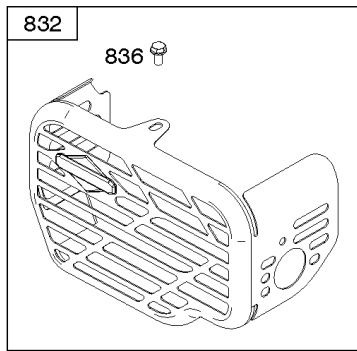

## Controls, Governor Spring, Thermostat

REF NO	PART NO	QTY	DESCRIPTION
202	796657		LINK, Mechanical Governor
209	793604		SPRING, Governor
216	796485		LINK, Choke
222	796482		BRACKET, Control -(Manual Friction, Remote, & Fixed Speed Control)
227	796487		LEVER, Governor Control
265	690798		CLAMP, Casing
267	691044		SCREW -(Casing Clamp)
268	691025		CASING, Control Wire -(Cut To Required Length)
269	691026		WIRE, Control -(Cut To Required Length)
270	691027		NUT -(Control Wire Casing)
271	691028		LEVER, Control
291	796486		THERMOSTAT
505	793515		NUT -(Governor Control Lever)
562	793514		BOLT -(Governor Lever)
621	692310		SWITCH, Stop
745	793491		SCREW -(Brake)
883	793497		GASKET, Exhaust
883A	796677		GASKET, Exhaust
922	692135		SPRING, Brake
923	796635		BRAKE

## Cylinder Head, Gasket Set-Valves, Valves

REF NO	PART NO	QTY	DESCRIPTION
5	796471		HEAD, Cylinder
7	796475		GASKET, Cylinder Head
13	799277		SCREW -(Cylinder Head)
33	499642		VALVE, Exhaust
34	795443		VALVE, Intake
35	691304		SPRING, Valve -(Intake)
36	691304		SPRING, Valve -(Exhaust)
40	692194		RETAINER, Valve
45	690977		TAPPET, Valve
51	796596		GASKET, Intake
163	691894		GASKET, Air Cleaner -(Air Cleaner)
192	796631		ADJUSTER, Rocker Arm
238	691300		CAP, Valve
337	692051		PLUG, Spark
383	19576S		WRENCH, Spark Plug
623	793628		SEAL, O-Ring -(Carburetor Spacer)
635	66538S		BOOT, Spark PLug
718	690959		PIN, Locating
830	796472		STUD, Rocker Arm -(Rocker Arm)
868	795440		SEAL-VALVE
883	793497		GASKET, Exhaust
883A	796677		GASKET, Exhaust
886	799492		KIT, Cylinder Head/Plate Gasket
914	794451		SCREW -(Rocker Cover)
993	796473		GASKET, Cylinder Head Plate
1022	796480		GASKET, Rocker Cover
1023	796479		COVER, Rocker
1026	796481		ROD, Push
1029	691230		ARM, Rocker
1034	691343		GUIDE-PUSH ROD
1095	799496		GASKET SET, Valve