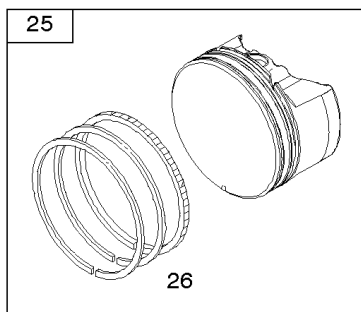

1319 WARNING LABEL

**REQUIRED** when replacing parts with warning labels affixed.

1319A WARNING LABEL

**REQUIRED** when replacing parts with warning labels affixed.

1058 OPERATOR'S MANUAL

1036 EMISSIONS LABEL

## Camshaft, Crankshaft, Cylinder, Operator's Manual, Piston/Rings/Connecting Rod,

REF NO	PART NO	QTY	DESCRIPTION
1	798948		CYLINDER ASSEMBLY
3	299819S		SEAL, Oil -(Magneto Side)
16	796467		CRANKSHAFT
24	222698S		KEY, Flywheel
25	796644		PISTON ASSEMBLY -(.020 Oversize)
25	796643		PISTON ASSEMBLY -(Standard)
26	796646		SET, Ring -(.020 Oversize)
26	796645		SET, Ring -(Standard)
27	691588		LOCK, Piston Pin
28	298909		PIN, Piston
29	796470		ROD, Connecting
32	691664		SCREW -(Connecting Rod)
32A	695759		SCREW -(Connecting Rod)
43	796650		SLINGER, Governor/Oil
46	694039		CAMSHAFT
404	690272		WASHER -(Governor Crank)
615	690340		RETAINER, Governor Shaft
616	798327		CRANK, Governor
718	690959		PIN, Locating
741	797521		GEAR, Timing
1036	-----		Label-Emissions -(Available From A Briggs & Stratton Authorized Dealer)
1058	279946		MANUAL, Operator's
1263	697124		REED, Breather
1264	793453		SCREW -(Breather Reed)
1319	794467		LABEL, Warning
1319A	797669		LABEL, Warning
1330	279000		MANUAL, Repair
1375	796476		COVER, Breather Reed
1376	794451		SCREW -(Breather/Reed Cover)
1430	796477		GASKET, Breather/Reed