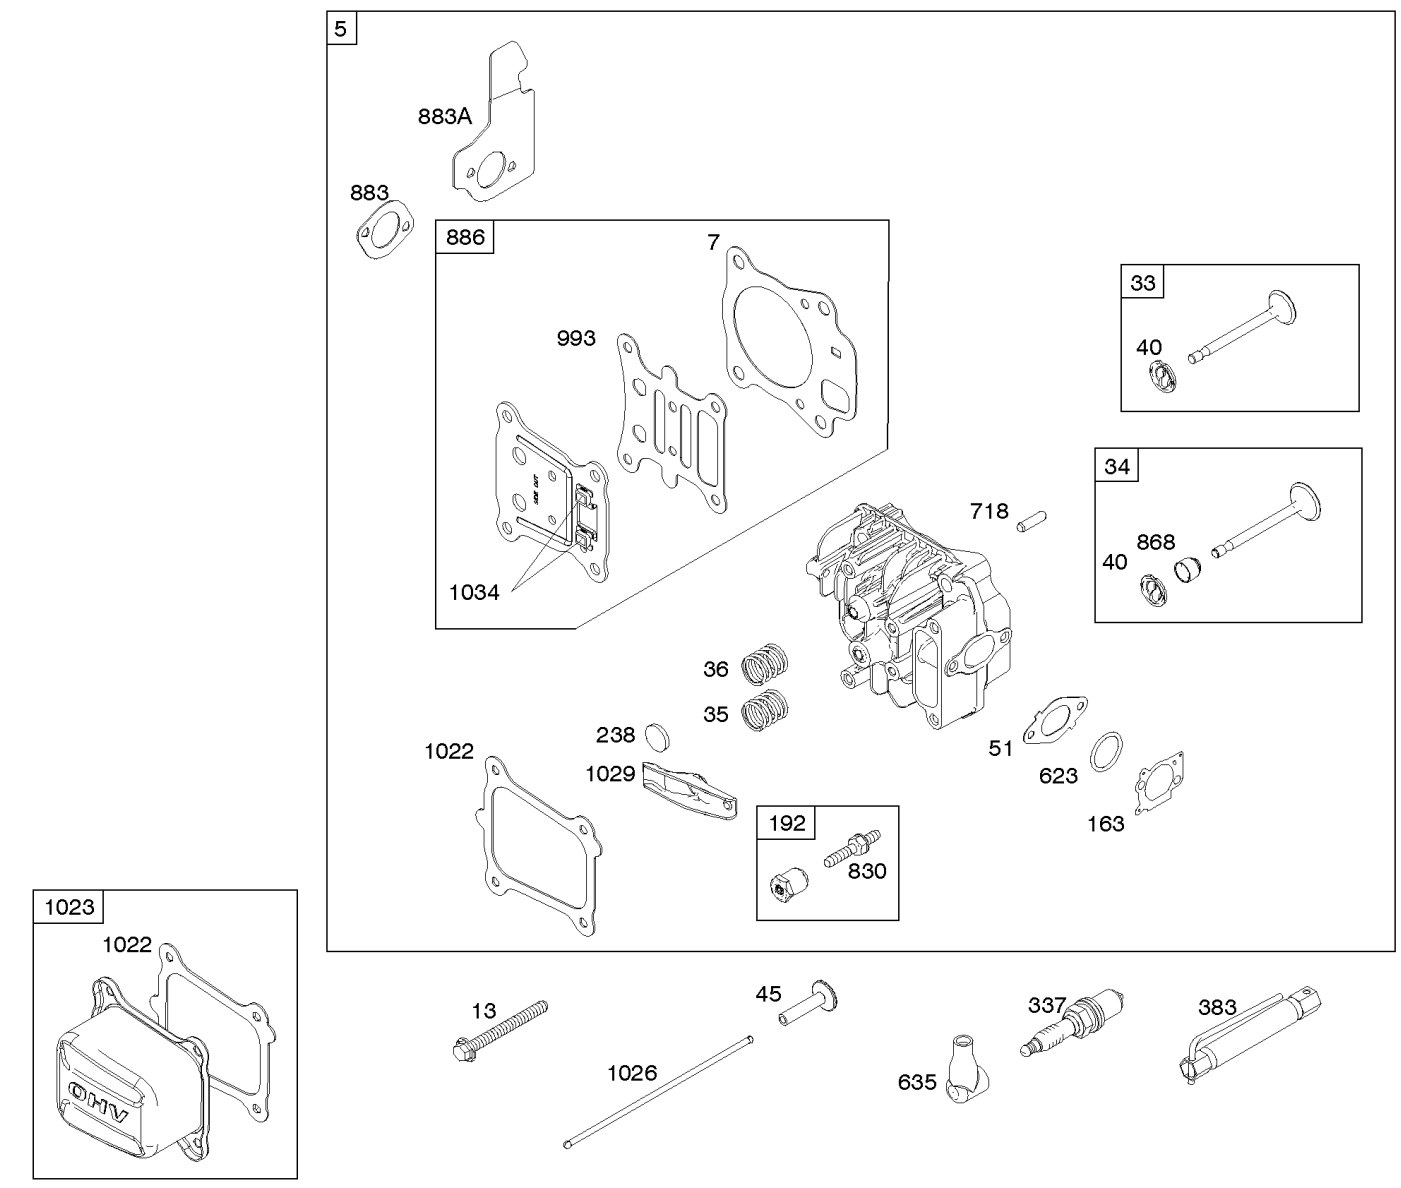

Cylinder Head, Gasket Set-Valves, Valves

REF NO	PART NO	QTY	DESCRIPTION
5	796471		HEAD, Cylinder
7	796475		GASKET, Cylinder Head
13	799277		SCREW -(Cylinder Head)
33	499642		VALVE, Exhaust
34	795443		VALVE, Intake
35	691304		SPRING, Valve -(Intake)
36	691304		SPRING, Valve -(Exhaust)
40	692194		RETAINER, Valve
45	690977		TAPPET, Valve
51	796596		GASKET, Intake
163	691894		GASKET, Air Cleaner -(Air Cleaner)
192	796631		ADJUSTER, Rocker Arm
238	691300		CAP, Valve
337	692051		PLUG, Spark
383	19576S		WRENCH, Spark Plug
623	793628		SEAL, O-Ring -(Carburetor Spacer)
635	66538S		BOOT, Spark PLug
718	690959		PIN, Locating
830	796472		STUD, Rocker Arm -(Rocker Arm)
868	795440		SEAL-VALVE
883	793497		GASKET, Exhaust
883A	796677		GASKET, Exhaust
886	799492		KIT, Cylinder Head/Plate Gasket
914	794451		SCREW -(Rocker Cover)
993	796473		GASKET, Cylinder Head Plate
1022	796480		GASKET, Rocker Cover
1023	796479		COVER, Rocker
1026	796481		ROD, Push
1029	691230		ARM, Rocker
1034	691343		GUIDE-PUSH ROD
1095	799496		GASKET SET, Valve