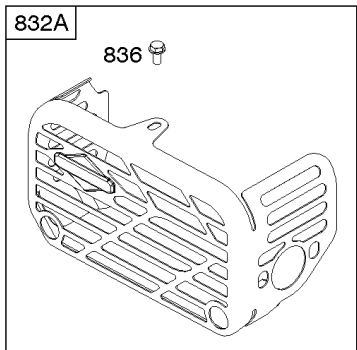

## Controls, Governor Spring, Thermostat

REF NO	PART NO	QTY	DESCRIPTION
202	796657		LINK, Mechanical Governor
209	793604		SPRING, Governor
216	796485		LINK, Choke
222	796482		BRACKET, Control -(Manual Friction, Remote, & Fixed Speed Control)
227	796487		LEVER, Governor Control
265	690798		CLAMP, Casing
267	691044		SCREW -(Casing Clamp)
268	691025		CASING, Control Wire -(Cut To Required Length)
269	691026		WIRE, Control -(Cut To Required Length)
270	691027		NUT -(Control Wire Casing)
271	691028		LEVER, Control
291	796486		THERMOSTAT
505	793515		NUT -(Governor Control Lever)
562	793514		BOLT -(Governor Lever)
621	692310		SWITCH, Stop
745	793491		SCREW -(Brake)
883	793497		GASKET, Exhaust
883A	796677		GASKET, Exhaust
922	692135		SPRING, Brake
923	796635		BRAKE

## Cylinder Head, Gasket Set-Valves, Valves

REF NO	PART NO	QTY	DESCRIPTION
5	796471		HEAD, Cylinder
7	796475		GASKET, Cylinder Head
13	799277		SCREW -(Cylinder Head)
33	499642		VALVE, Exhaust
34	795443		VALVE, Intake
35	691304		SPRING, Valve -(Intake)
36	691304		SPRING, Valve -(Exhaust)
40	692194		RETAINER, Valve
45	690977		TAPPET, Valve
51	796596		GASKET, Intake
163	691894		GASKET, Air Cleaner -(Air Cleaner)
192	796631		ADJUSTER, Rocker Arm
238	691300		CAP, Valve
337	692051		PLUG, Spark
383	19576S		WRENCH, Spark Plug
623	793628		SEAL, O-Ring -(Carburetor Spacer)
635	66538S		BOOT, Spark PLug
718	690959		PIN, Locating
830	796472		STUD, Rocker Arm -(Rocker Arm)
868	795440		SEAL-VALVE
883	793497		GASKET, Exhaust
883A	796677		GASKET, Exhaust
886	799492		KIT, Cylinder Head/Plate Gasket
914	794451		SCREW -(Rocker Cover)
993	796473		GASKET, Cylinder Head Plate
1022	796480		GASKET, Rocker Cover
1023	796479		COVER, Rocker
1026	796481		ROD, Push
1029	691230		ARM, Rocker
1034	691343		GUIDE-PUSH ROD
1095	799496		GASKET SET, Valve