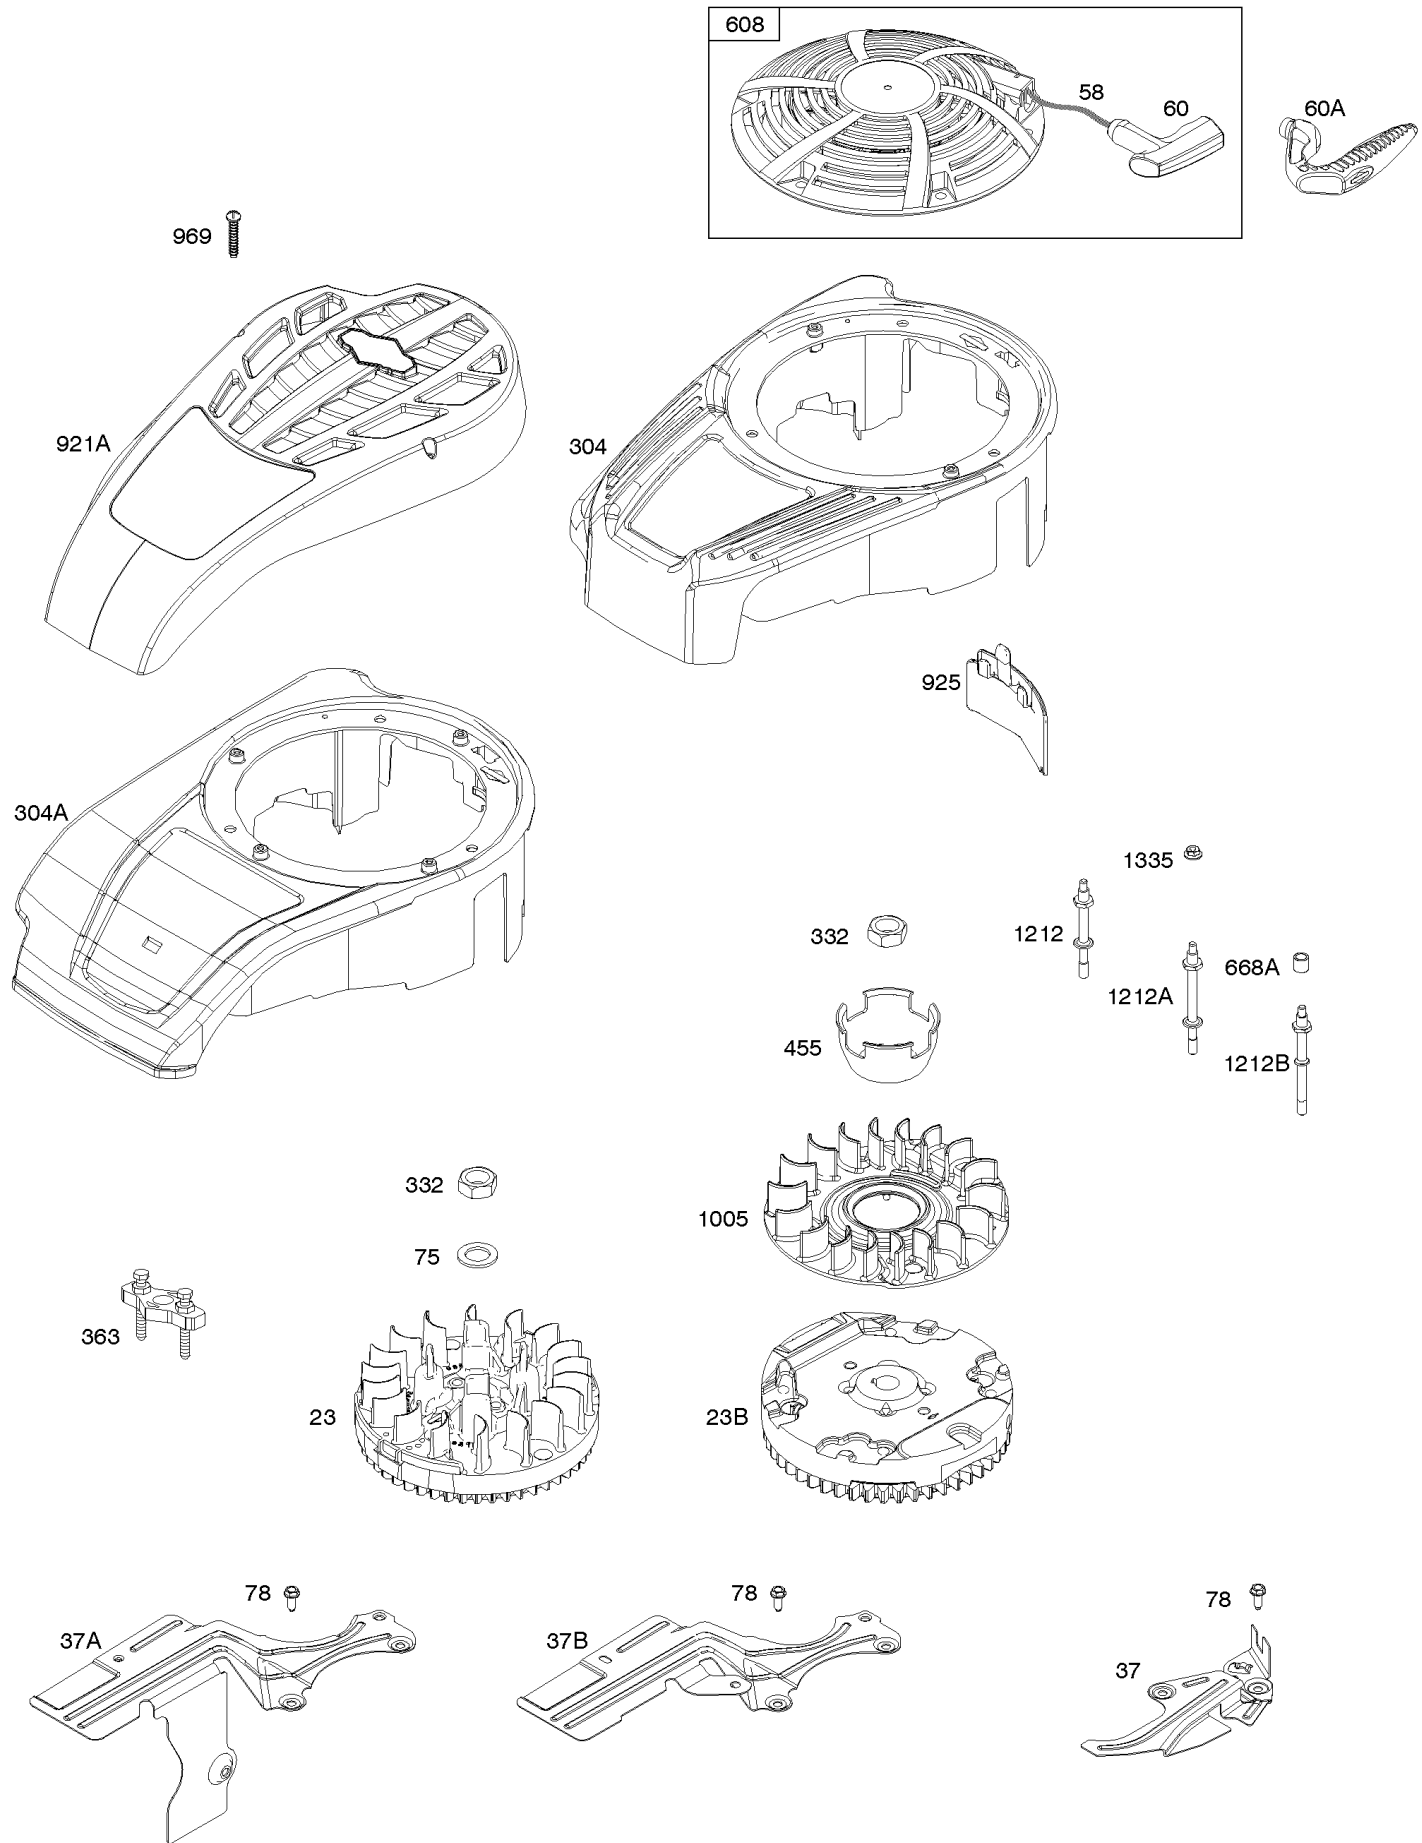

Blower Housing, Cover/Guards, Flywheel, Rewind Starter

Mfg. No: 11P902-0127-B1

Blower Housing, Cover/Guards, Flywheel, Rewind Starter

REF NO	PART NO	QTY	DESCRIPTION
23B	796621		FLYWHEEL -(Cast Iron)
37	590921		GUARD, Flywheel
37A	796534		GUARD, Flywheel
58	697316		ROPE, Starter
60	281434S		GRIP, Starter Rope
60A	799716		GRIP, Starter Rope
75	691736		WASHER -(Flywheel)
78	793480		SCREW -(Flywheel Guard)
304	796692		HOUSING, Blower -(Rewind Start)
332	690662		NUT -(Flywheel)
363	19069		PULLER, Flywheel
455	796615		CUP, Flywheel
608	796497		STARTER, Rewind
668A	797383		SPACER
925	796531		COVER, Linkage
1005	796614		FAN, Flywheel
1212	796537		STUD -(Blower Housing)
1212A	793479		STUD -(Blower Housing)
1212B	797002		STUD -(Blower Housing) (Used With Alternator Only)
1335	793481		NUT -(Blower Housing)