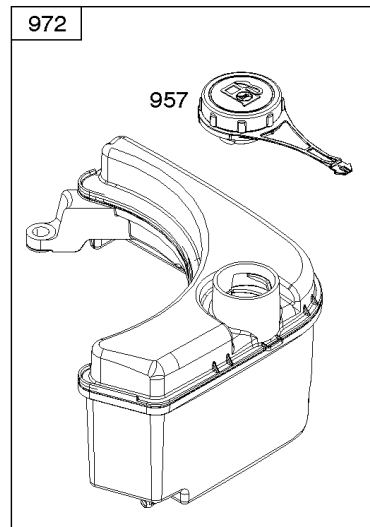

Fuel Supply, Lubrication

REF NO	PART NO	QTY	DESCRIPTION
187	791766		LINE, Fuel -(Cut To Required Length)
187A	796491		LINE, Fuel -(Formed Hose)
240	298090S		FILTER, Fuel
523	796503		DIPSTICK
524	692296		SEAL-DIPSTICK TUBE -(Dipstick Tube)
525	796502		TUBE, Dipstick
601	791850		CLAMP, Hose
670	793485		SPACER, Fuel Tank
842	691031		SEAL, O-Ring -(Dipstick Tube)
847	796501		DIPSTICK/TUBE ASSEMBLY
957	799585		CAP, Fuel Tank -(Plastic)
957A	692046		CAP, Fuel Tank -(Plastic)
957C	796577		CAP-FUEL TANK -(Plastic)
972	590949		TANK, Fuel -(Plastic)
1059	793471		KIT, Screw/Washer