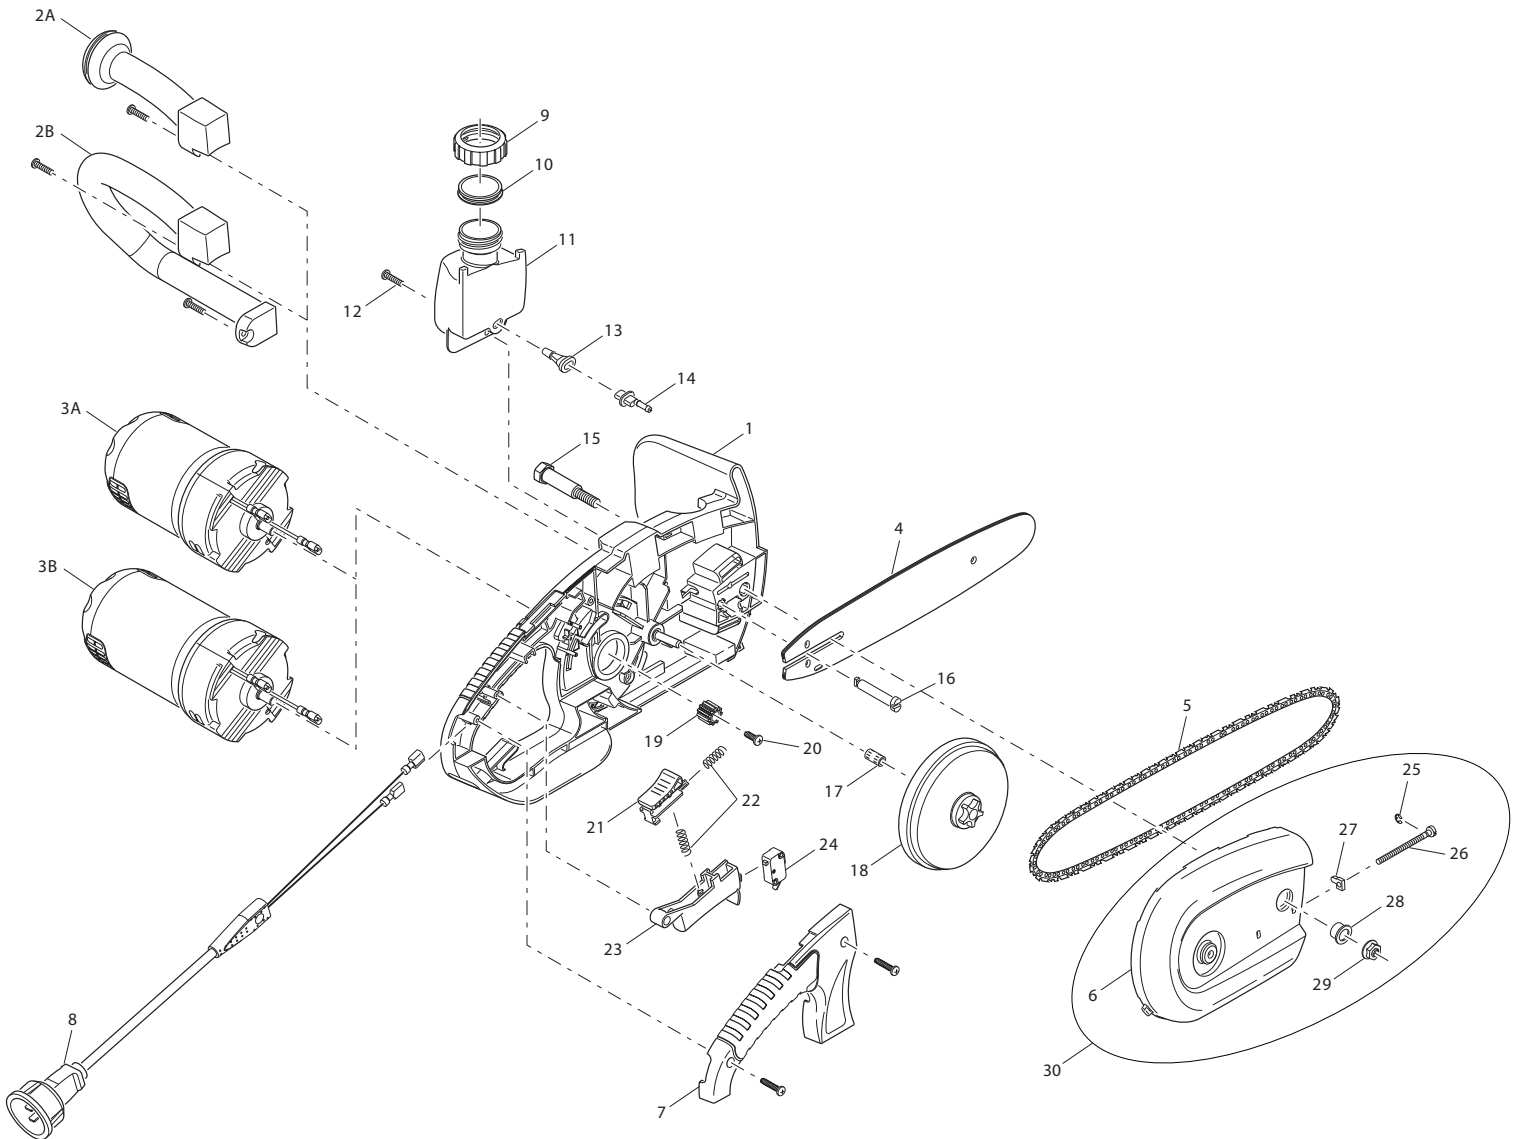

1

Illustrated Parts Breakdown

MODELS: M12510US, M15012US, M15014US, M15014AS, M30016US
M30016AS, M30016AW, M35016UW, M35016AW

REMINGTON®			QTY.				
			MODELS				
KEY NO.	PART NO.	DESCRIPTION	M12510US	M15012US	M15014US	M30016US	M30016AW
					M15014AS	M30016AS	M35016UW M35016AW
1	113002-02	Chasis, Unibody	1	1	1	1	—
	113002-01	Chasis, Unibody	—	—	—	—	1
2	113008-01	Handle	1	1	1	1	—
	113018-01	Handle, Wrap Around	—	—	—	—	1
3	113012-01	Mod150 Motor Can Assembly	1	1	1	—	—
	113029-01	Mod300 Motor Can Assembly	—	—	—	1	1
4	114729-01S	Bar, 10"Modsaw Service	1	—	—	—	—
	114730-01S	Bar, 12"Modsaw Service	—	1	—	—	—
	114731-01S	Bar, 14"Modsaw Service	—	—	1	—	—
	114732-01S	Bar, 16"Modsaw Service	—	—	—	1	1
5	114733-01S	Chain, 10" Modsaw Service	1	—	—	—	—
	114734-01S	Chain, 12" Modsaw Service	—	1	—	—	—
	114735-01S	Chain, 14" Modsaw Service	—	—	1	—	—
	114736-01S	Chain, 16" Modsaw Service	—	—	—	1	1
6	113007-01	Cover, Sprocket	1	1	1	1	1
7	113000-01	Cover, Trigger	1	1	1	1	1
8	114261-01	Shrouded Cord	1	1	1	—	—
	114261-02	Shrouded Cord	—	—	—	1	1
9	107610-02	Cap, Oil Reservoir	1	1	1	1	1
10	107623-01	Bulb, Squeeze	1	1	1	1	1
11	113001-01	Reservoir, Oil	1	1	1	1	1
12	107708-03	Screw, PPH B 8-18 x .75	4	4	4	4	4
13	113030-01	Grommet, Oil Reservoir	1	1	1	1	1
14	113003-01	Connector, Oil	1	1	1	1	1
15	107707-01	Bolt, Guide Bar	1	1	1	1	1
16	113031-01	Retainer, Guide Bar	1	1	1	1	1
17	075676	Bearing, Roller Sprocket	1	1	1	1	1
18	113004-01	Gear, Sprocket	1	1	1	1	1
19	059606-02	Gear, Drive IIT 20DP	1	1	1	1	1
20	098861-03	Screw, PPH 10-24 x 5/8"	1	1	1	1	1
21	112999-01	Lock-Off, Trigger	1	1	1	1	1
22	107694-01	Spring, Trigger	2	2	2	2	2
23	112998-01	Trigger	1	1	1	1	1
24	107729-02	Switch	1	1	1	1	1
25	108120-01	E-Ring	1	1	1	1	1
26	107727-01	Screw, Chain Tensioning	1	1	1	1	1
27	111197-01	Block, Adjustment	1	1	1	1	1
28	107711-01	Bushing, Sprocket Cover	1	1	1	1	1
29	107710-01	Nut, Guide Bar	1	1	1	1	1
30	116675-01	Sprocket Cover Assembly	1	1	1	1	1