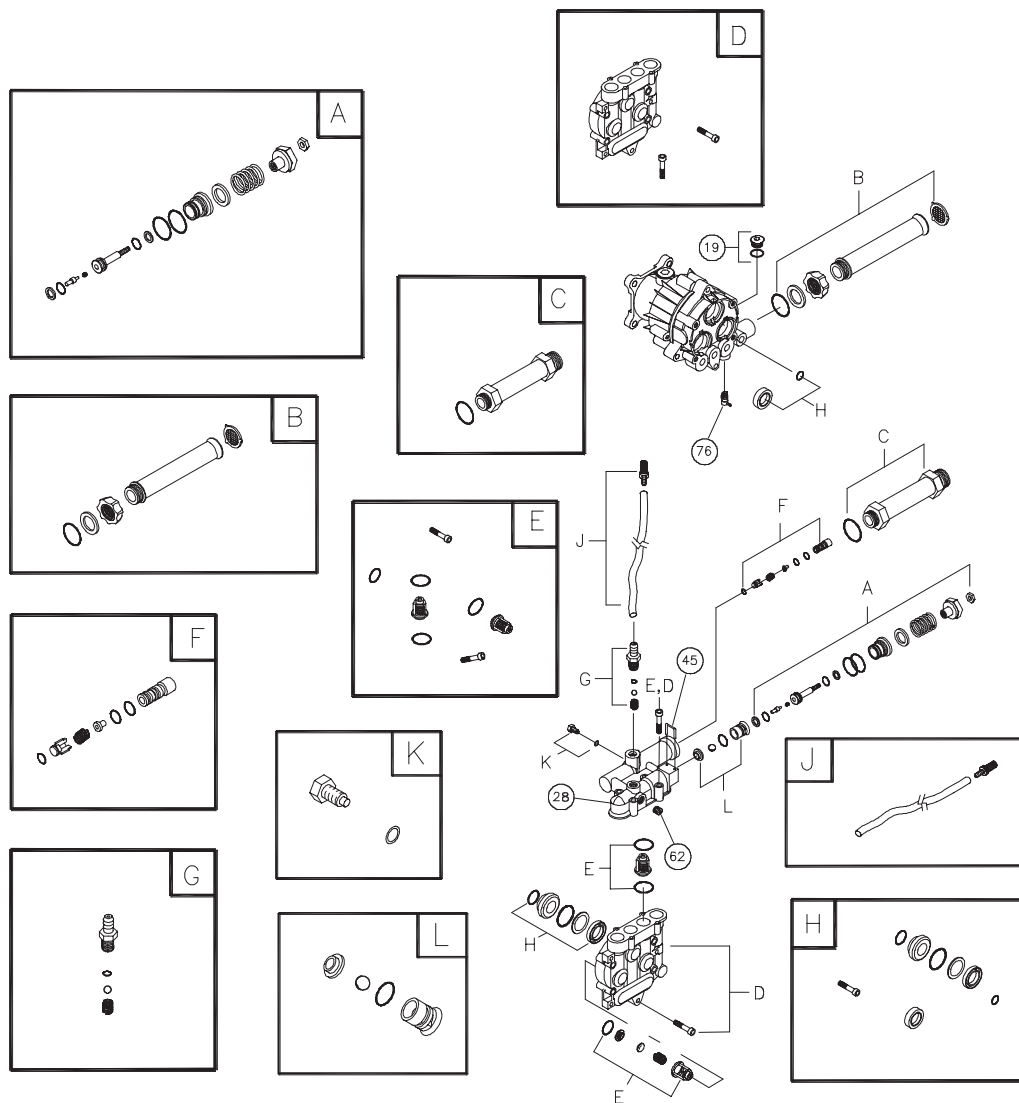

## EXPLODED VIEW AND PARTS LIST — MAIN UNIT

Item	Part #	Description	Item	Part #	Description
1	201366GS	ASSY, Base	14	199117GS	GUN
2	204222GS	ASSY, Handle/Wireform	15	200595GS	EXTENSION
3	202007GS	KIT, Billboard w/Decals & Clips	16	201661GS	KIT, Gun Holder, Weldment
	195964GS	Clips, Tree	17	192310GS	KIT, Vibration Mount
	30809GS	Grommet	900	§	ENGINE
4	201394GS	KIT, Wheel	<b>Parts Not Illustrated</b>		
	192050GS	E-Ring	203795GS		MANUAL, Operator's
	200519GS	Hubcap	194256GS		KIT, Tag/Warning Srv
	201313GS	Axle	BB3061BGS		OIL BOTTLE
5	196813GS	KIT, Hose/Tee	794693		LABEL, Warning
6	198164GS	ASSY, Pump	202251GS		GRIP
	194298GS	Valve, Thermal Relief	201830GS		DECAL, Recoil
	23139DGS	Key	794697		COVER, Static Label/Assy
7	202008GS	KIT, Cap Chem Tank	87815GS		GOGGLES
8	196138GS	HOSE	<b>Optional Accessories</b>		
9	195190GS	ASSY, Tank Chemical	6048		KIT, O-Ring
	192980GS	Kit, Valve	6039		PUMP SAVER
10	192131GS	KIT, Pump Mounting Hardware			
11	B2203GS	KIT, Handle Connector	§ - Contact Engine Manufacturer		
12	75246GS	HHS, Trilobular, 3/8-16 x 1-1/4			
13	199098GS	KIT, Nozzles			
	198841GS	Nozzle, Soap			
	195983AAGS	Nozzle, QC, Red			
	195983XGS	Nozzle, QC, Yellow			
	195983RGS	Nozzle, QC, White			

# Exploded Views and Parts List

## EXPLODED VIEW AND PARTS LIST — PUMP

Item	Part #	Description
19	190571GS	CAP, Oil
28	190574GS	MANIFOLD
45	190578GS	PIN
62	190581GS	CAP, 1/8
76	194298GS	THERMAL RELIEF
A	190594GS	KIT, UNLOADER
B	190588GS	KIT, WATER INLET, ANODIZED
C	190589GS	KIT, OUTLET, ANODIZED
D	193808GS	KIT, HEAD BRASS
E	193806GS	KIT, CHECK VALVES
F	190592GS	KIT, INLET CHECK
G	190593GS	KIT, CHEMICAL INJECTION

### Parts Not Illustrated

190585GS	OIL BOTTLE
B2384GS	FILTER, Inlet

**NOTE:** Item letters A - L are service kits and include all parts shown within the box.