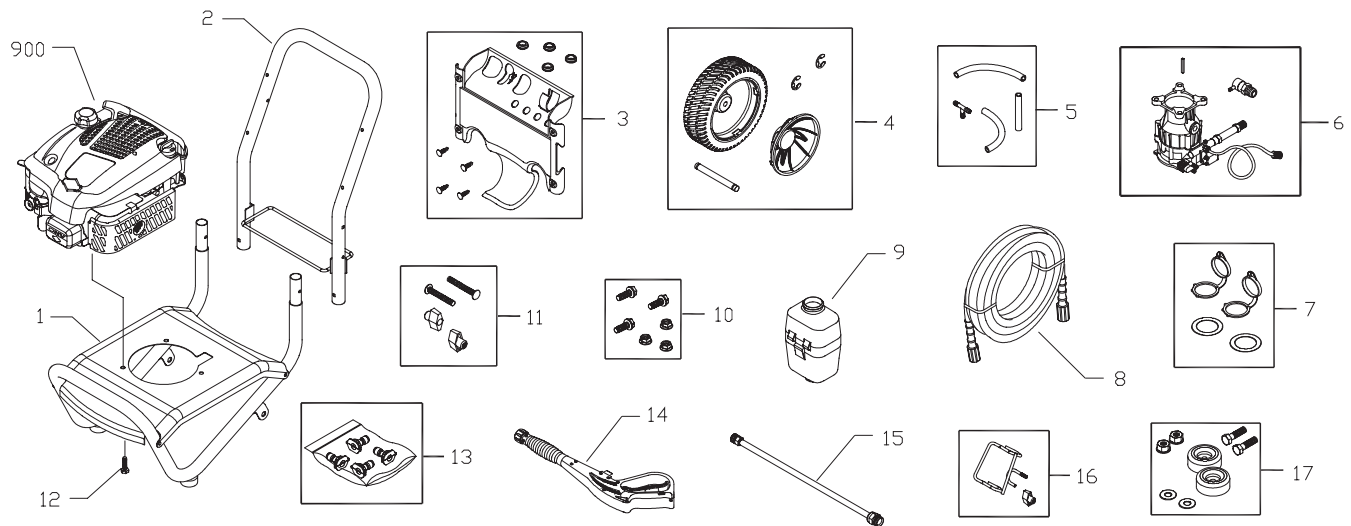

## EXPLODED VIEW AND PARTS LIST — MAIN UNIT

Item	Part #	Description	Item	Part #	Description
1	201366GS	ASSY, Base	14	199117GS	GUN
2	204222GS	ASSY, Handle/Wireform	15	200595GS	EXTENSION
3	202007GS	KIT, Billboard w/Decals & Clips	16	201661GS	KIT, Gun Holder, Weldment
	195964GS	Clips, Tree	17	192310GS	KIT, Vibration Mount
	30809GS	Grommet	900	§	ENGINE
4	201394GS	KIT, Wheel	<b>Parts Not Illustrated</b>		
	192050GS	E-Ring	203795GS		MANUAL, Operator's
	200519GS	Hubcap	194256GS		KIT, Tag/Warning Srv
	201313GS	Axle	BB3061BGS		OIL BOTTLE
5	196813GS	KIT, Hose/Tee	794693		LABEL, Warning
6	198164GS	ASSY, Pump	202251GS		GRIP
	194298GS	Valve, Thermal Relief	201830GS		DECAL, Recoil
	23139DGS	Key	794697		COVER, Static Label/Assy
7	202008GS	KIT, Cap Chem Tank	87815GS		GOGGLES
8	196138GS	HOSE	<b>Optional Accessories</b>		
9	195190GS	ASSY, Tank Chemical	6048		KIT, O-Ring
	192980GS	Kit, Valve	6039		PUMP SAVER
10	192131GS	KIT, Pump Mounting Hardware			
11	B2203GS	KIT, Handle Connector	§ - Contact Engine Manufacturer		
12	75246GS	HHS, Trilobular, 3/8-16 x 1-1/4			
13	199098GS	KIT, Nozzles			
	198841GS	Nozzle, Soap			
	195983AAGS	Nozzle, QC, Red			
	195983XGS	Nozzle, QC, Yellow			
	195983RGS	Nozzle, QC, White			

## EXPLODED VIEW AND PARTS LIST — PUMP

Item	Part #	Description
19	190571GS	CAP, Oil
28	190574GS	MANIFOLD
45	190578GS	PIN
62	190581GS	CAP, 1/8
76	194298GS	THERMAL RELIEF
A	190594GS	KIT, UNLOADER
B	190588GS	KIT, WATER INLET, ANODIZED
C	190589GS	KIT, OUTLET, ANODIZED
D	193808GS	KIT, HEAD BRASS
E	193806GS	KIT, CHECK VALVES
F	190592GS	KIT, INLET CHECK
G	190593GS	KIT, CHEMICAL INJECTION

Item	Part #	Description
H	193807GS	KIT, SEAL SET
J	189971GS	KIT, CHEMICAL HOSE
K	193971GS	KIT, PIPE FITTING
L	193972GS	KIT, UNLOADER SEAT

### Parts Not Illustrated

190585GS	OIL BOTTLE
B2384GS	FILTER, Inlet

**NOTE:** Item letters A - L are service kits and include all parts shown within the box.