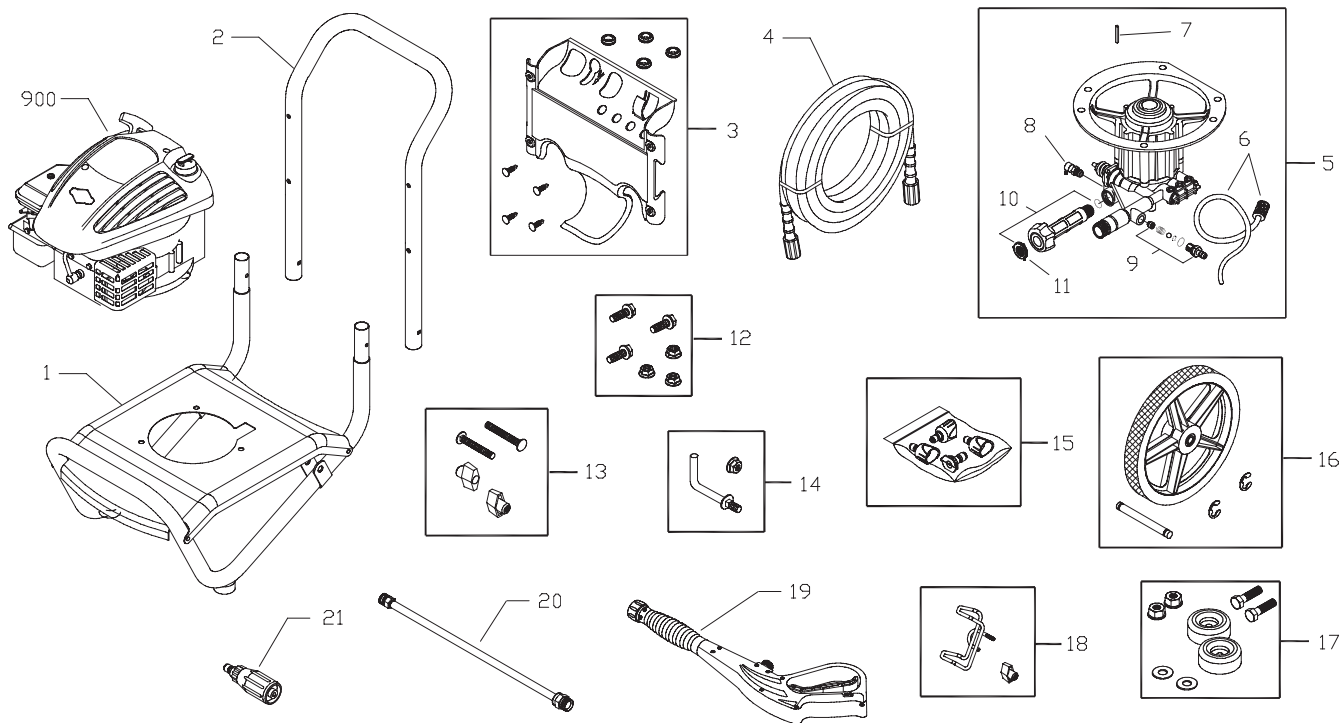

## Illustrated Parts List

Pressure Washer / Lavadora de Presión  
Model / Modelo 020245-3

Questions? Preguntas?

Helpline - 1-888-611-6708 M-F 8-5 CT

Troy-Bilt® is a registered trademark of Troy-Bilt, LLC and is used under license to Briggs & Stratton Power Products.

# EXPLODED VIEW AND PARTS LIST — MAIN UNIT

Item	Part #	Description
1	196471GS	BASE, w/Mounts
2	P195428GS	HANDLE
3	197122GS	KIT, Billboard w/Decals
	195964GS	Clip, Tree
	30809GS	Grommet
4	196006GS	HOSE
5	200200GS	ASSY, Pump
6	189971GS	Kit, Chemical Hose
7	23139GS	Key
8	194298GS	Valve, Thermal Relief
9	200279GS	Kit, Chemical Injection
10	200278GS	Kit, Water Inlet
11	B2384GS	Filter, Inlet
12	192525GS	KIT, Pump Mounting Hardware
13	B2203GS	KIT, Handle Connector
14	192309GS	KIT, Hook, Base
15	195943GS	KIT, Nozzles
	198841GS	Nozzle, Plastic, Soap
	195842AEGS	Nozzle, Project Pro, Red
	201580XGS	Nozzle, Project Pro, Orange
	195842RGS	Nozzle, Project Pro, Yellow
16	196439GS	KIT, Wheel
	195454GS	Axle
	192050GS	E-Ring

Item	Part #	Description
17	192310GS	KIT, Vibration Mount
18	202200GS	KIT, Gun Holder
19	199117GS	GUN
20	200595GS	WAND
21	195854GS	TURBO
900	§	ENGINE

### Items Not Illustrated

201619GS	MANUAL, Operator's
MS5573	MANUAL, Engine
194256GS	KIT, Tag/Warning, Service
BB3061BGS	OIL BOTTLE
87815GS	GOGGLES
794693	LABEL, Warning
793973	ASSY, Shroud Label
196219GS	DECAL, Engine Shroud