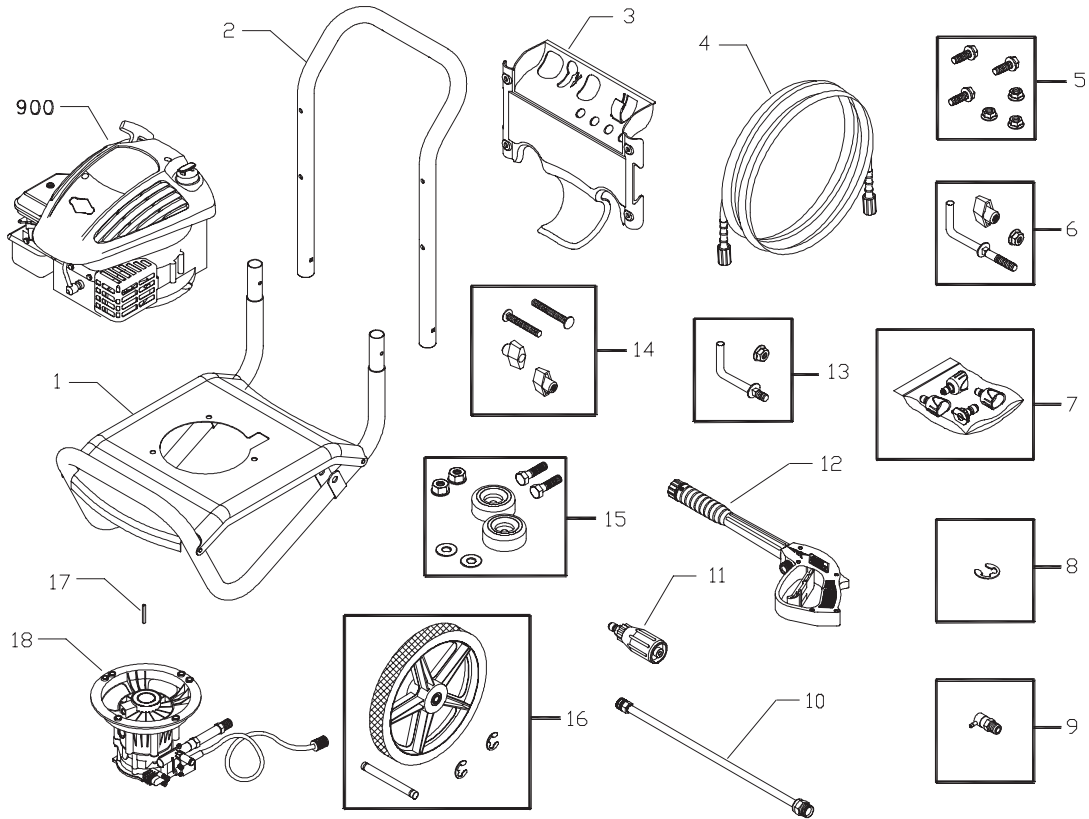

EXPLODED VIEW AND PARTS LIST — MAIN UNIT

Item	Part #	Description
1	196471GS	ASSY, Base
2	P195428GS	HANDLE
3	196472GS	KIT, Billboard w/Clips
4	196006GS	HOSE
5	192525GS	KIT, Pump Mounting Hardware
6	194264GS	KIT, Hook, Handle
7	195943GS	KIT, Nozzles
8	192050GS	KIT, E-Ring
9	194298GS	VALVE, Thermal Relief
10	195970GS	ASSY, Wand
11	195854GS	TURBO
12	193482GS	GUN
13	192309GS	KIT, Hook, Base
14	B2203GS	KIT, Handle Connector
15	192310GS	KIT, Vibration Mount
16	196439GS	KIT, Wheel
17	23139GS	KEY

Item	Part #	Description
18	194216GS	ASSY, Pump (see page 3)
900	§	ENGINE

Items Not Illustrated:

Part #	Description
196222GS	MANUAL, Owners
MS5573	MANUAL, Engine
194256GS	KIT, Tag/Warning Srv
192755GS	DECAL, Warning
BB3061BGS	OIL BOTTLE
87815GS	GOGGLES
195851ZZGS	NOZZLE, QC, Black
195842AEGS	NOZZLE, QC, ProjPro, Red
195842XGS	NOZZLE, QC, ProjPro, Orange
195842RGS	NOZZLE, QC, ProjPro, Yellow
6037	ACC, Kit, Book, How To Use, PW

Exploded Views and Parts List

EXPLODED VIEW AND PARTS LIST — PUMP

Item	Part #	Description
19	190571GS	CAP, Oil
28	190627GS	MANIFOLD
29	190575GS	O-RING, 4 X 2
30	190576GS	SCREW
45	190578GS	PIN
46	190629GS	VALVE, Seat Plate, Plastic
47	190630GS	VALVE, Seat, Plastic
62	190581GS	CAP, 1/8
68	190582GS	BALL, 7mm SS
69	190584GS	O-RING, 9.25 x 1.78
76	194298GS	THERMAL RELIEF
A	NSP	ASSY, CASE, PISTON
B	190632GS	KIT, WATER INLET, ALUM
C	190634GS	KIT, OUTLET, ALUM

Item	Part #	Description
E	190591GS	KIT, CHECK VALVES
F	190592GS	KIT, INLET CHECK
G	190593GS	KIT, CHEMICAL INJECTION
H	190628GS	KIT, UNLOADER STEM
J	189971GS	KIT, CHEMICAL HOSE
K	190636GS	KIT, SEAL SET
L	NSP	KIT, HEAD ALUM