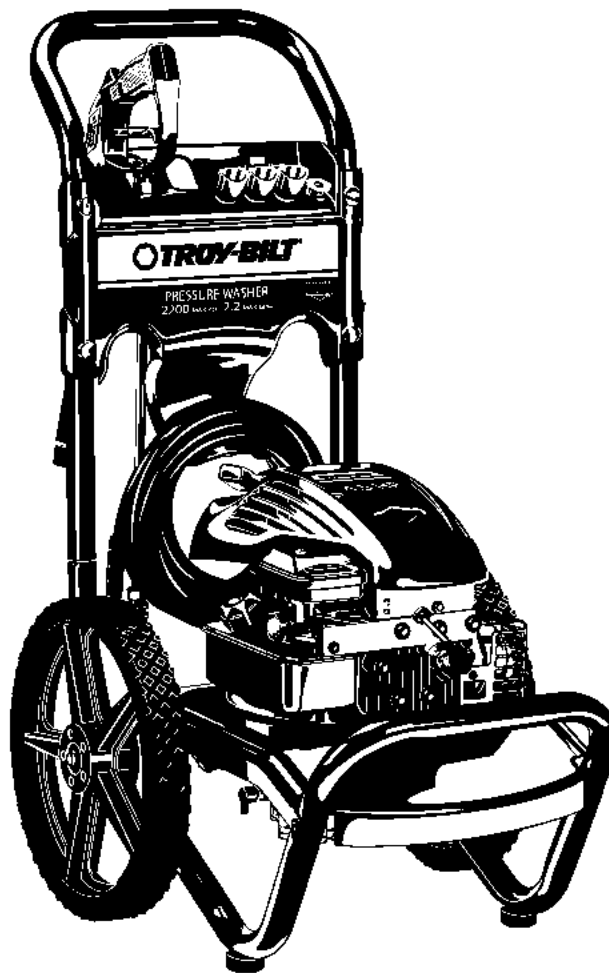

Illustrated Parts List

**Pressure Washer / Lavadora de Presión
Model / Modelo 020245**

Questions? Preguntas?

Helpline - 1-888-611-6708 M-F 8-5 CT

Troy-Bilt® is a registered trademark of Troy-Bilt, LLC and is used under license to Briggs & Stratton Power Products.

EXPLODED VIEW AND PARTS LIST — MAIN UNIT

Item	Part #	Description
1	196471GS	ASSY, Base
2	P195428GS	HANDLE
3	196472GS	KIT, Billboard w/Clips
4	196006GS	HOSE
5	192525GS	KIT, Pump Mounting Hardware
6	194264GS	KIT, Hook, Handle
7	195943GS	KIT, Nozzles
8	192050GS	KIT, E-Ring
9	194298GS	VALVE, Thermal Relief
10	195970GS	ASSY, Wand
11	195854GS	TURBO
12	193482GS	GUN
13	192309GS	KIT, Hook, Base
14	B2203GS	KIT, Handle Connector
15	192310GS	KIT, Vibration Mount
16	196439GS	KIT, Wheel
17	23139GS	KEY