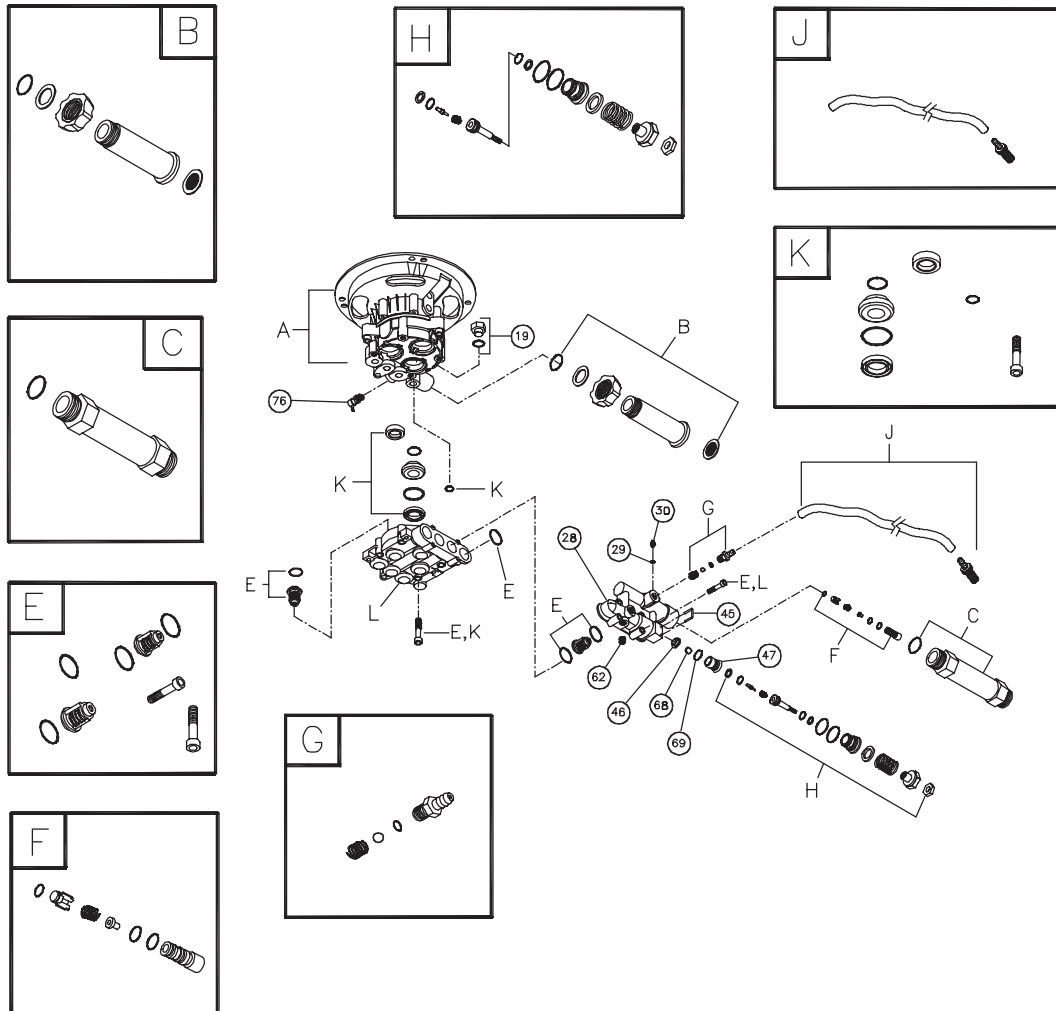

EXPLODED VIEW AND PARTS LIST — MAIN UNIT

Item	Part #	Description
1	196471GS	ASSY, Base
2	P195428GS	HANDLE
3	196472GS	KIT, Billboard w/Clips
4	196006GS	HOSE
5	192525GS	KIT, Pump Mounting Hardware
6	194264GS	KIT, Hook, Handle
7	195943GS	KIT, Nozzles
8	192050GS	KIT, E-Ring
9	194298GS	VALVE, Thermal Relief
10	195970GS	ASSY, Wand
11	195854GS	TURBO
12	193482GS	GUN
13	192309GS	KIT, Hook, Base
14	B2203GS	KIT, Handle Connector
15	192310GS	KIT, Vibration Mount
16	196439GS	KIT, Wheel
17	23139GS	KEY

Item	Part #	Description
18	194216GS	ASSY, Pump (see page 3)
900	§	ENGINE

Items Not Illustrated:

Part #	Description
196222GS	MANUAL, Owners
MS5573	MANUAL, Engine
194256GS	KIT, Tag/Warning Srv
192755GS	DECAL, Warning
BB3061BGS	OIL BOTTLE
87815GS	GOGGLES
195851ZZGS	NOZZLE, QC, Black
195842AEGS	NOZZLE, QC, ProjPro, Red
195842XGS	NOZZLE, QC, ProjPro, Orange
195842RGS	NOZZLE, QC, ProjPro, Yellow
6037	ACC, Kit, Book, How To Use, PW

Exploded Views and Parts List

EXPLODED VIEW AND PARTS LIST — PUMP

Item	Part #	Description
19	190571GS	CAP, Oil
28	190627GS	MANIFOLD
29	190575GS	O-RING, 4 X 2
30	190576GS	SCREW
45	190578GS	PIN
46	190629GS	VALVE, Seat Plate, Plastic
47	190630GS	VALVE, Seat, Plastic
62	190581GS	CAP, 1/8
68	190582GS	BALL, 7mm SS
69	190584GS	O-RING, 9.25 x 1.78
76	194298GS	THERMAL RELIEF
A	NSP	ASSY, CASE, PISTON
B	190632GS	KIT, WATER INLET, ALUM
C	190634GS	KIT, OUTLET, ALUM

Item	Part #	Description
E	190591GS	KIT, CHECK VALVES
F	190592GS	KIT, INLET CHECK
G	190593GS	KIT, CHEMICAL INJECTION
H	190628GS	KIT, UNLOADER STEM
J	189971GS	KIT, CHEMICAL HOSE
K	190636GS	KIT, SEAL SET
L	NSP	KIT, HEAD ALUM