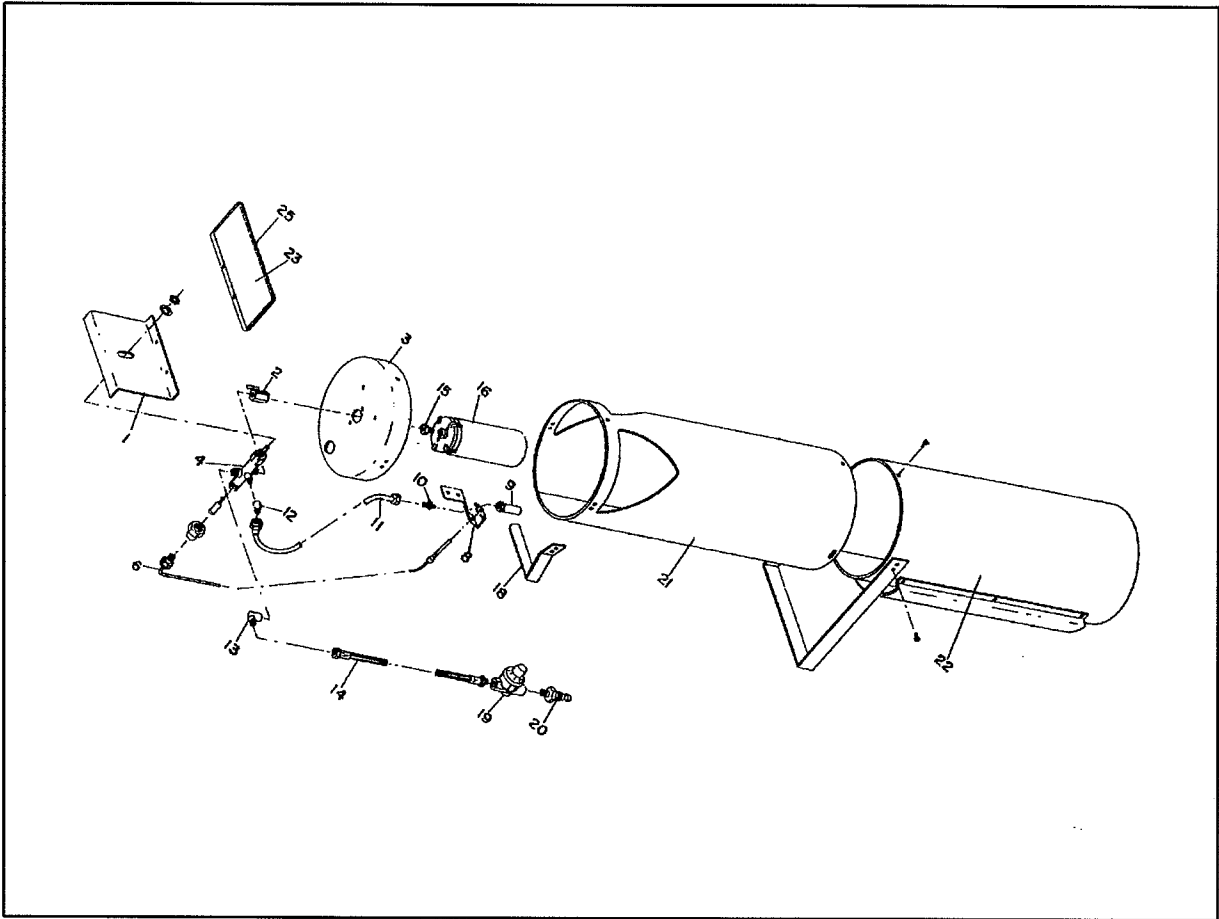

250-H

Item No.	Part No.	Description	Qty	Item No.	Part No.	Description	Qty
1.	3162	Bracket, Valve Mounting	1	13.	6138	Fitting, Female, Elbow	1
2.	6655	Ball Valve	1	14.	6151	Hose Ass'y	1
3.	3158	Burner Mounting Dish	1	15.	3159	Orifice No. 44 Drill	1
4.	6104	Thermoelectric Valve (Replacement Power Coil - 6488)	1	16.	3305	Burner Casting	1
*	6369	Label, Warning Fuel	1	*			
6.	6234	Thermocouple, 14" w/ speed clip (6045)	1	18.	3161	Rear Leg	1
*	6404	Label, Model	1	19.	6256	Regulaotr, 10 psi	1
8.	3160	Bracket (Pilot/Thermocouple)	1	20.	6252	POL/Excess Flow Check Valve	1
9.	1004	Pilot Ass'y	1	21.	3157	Outer Shell	1
10.	3140	Pilot Ass'y	1	22.	0821	Shell/Leg Module	1
11.	1113	Pilot Tube Ass'y	1	23.	6402	Label Operating Instructions	1
12.	6137	Fitting, Female, Elbow	1	25.	3163	Bracket, Label	1
				*	6712	Label, Hangtag	1
				*	6324	Manual, Operating Instructions	1

*Items not shown on exploded view