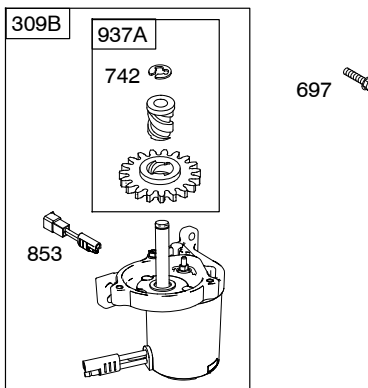

Illustrations cover a range of engines. Parts shown without corresponding text may not be used on your specific engine.
3728-4 Assemblies include all parts shown in frames. **11/02/2011**

Illustrations cover a range of engines. Parts shown without corresponding text may not be used on your specific engine.
3728-5 Assemblies include all parts shown in frames. **11/02/2011**

126T00

Illustrations cover a range of engines. Parts shown without corresponding text may not be used on your specific engine.
3728-6 Assemblies include all parts shown in frames. 11/02/2011

Illustrations cover a range of engines. Parts shown without corresponding text may not be used on your specific engine.
3728-7 Assemblies include all parts shown in frames. **11/02/2011**

Illustrations cover a range of engines. Parts shown without corresponding text may not be used on your specific engine.
3728-14 Assemblies include all parts shown in frames. 11/02/2011

REF. NO.	PART NO.	DESCRIPTION	REF. NO.	PART NO.	DESCRIPTION	REF. NO.	PART NO.	DESCRIPTION
127	●694468	Plug-Welch	133	398187	Float-Carburetor	187	791766	Line-Fuel (Cut to Required Length)
130	696564	Valve-Throttle	134	●398188	Kit-Needle/Seat	187A	791873	Line-Fuel (Molded)
		----- Note -----	137	●796610	Gasket-Float Bowl (1/8" Thick)	188	693399	Screw (Control Bracket)
		799466 Valve-Choke			----- Note -----	190	690940	Screw (Fuel Tank)
		Used on Type No(s).			693981 Gasket-Float Bowl (1/16" Thick)	202	691829	Link-Mechanical Governor
		3198, 3279, 3280,	146	690979	Key-Timing			
		3281, 6198, 6280,	163	●272653	Gasket-Air Cleaner			
		6281, 6679, 6683,						
		6706.						
130A	691203	Valve-Throttle						