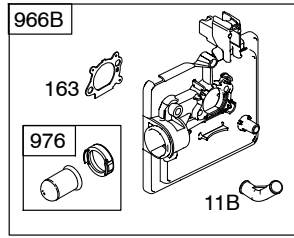

Illustrated Parts List

Model Series

126T00

TYPE NUMBERS
0004 through 7932.

TABLE OF CONTENTS

Air Cleaner	4
Blower Housing	7
Blower Housing/Shrouds	6
Camshaft	2
Carburetor	3
Controls	5
Crankshaft	2
Cylinder	2
Electric Starter	7
Electrical	5
Engine Sump	2
Exhaust System	4
Flywheel	7
Flywheel Brake	5
Fuel Supply	3
Governor Spring	5
Ignition	5
Kits/Gaskets	2 & 3
Lubrication	2
Piston Group	2
Rewind Starter	7
Valves	2

126T00

1319 WARNING LABEL

REQUIRED when replacing parts with warning labels affixed.

1058 OPERATOR'S MANUAL

1330 REPAIR MANUAL

1019 LABEL KIT

Illustrations cover a range of engines. Parts shown without corresponding text may not be used on your specific engine.
 3728-2 Assemblies include all parts shown in frames. 11/02/2011

Illustrations cover a range of engines. Parts shown without corresponding text may not be used on your specific engine.
3728-14 Assemblies include all parts shown in frames. 11/02/2011

REF. NO.	PART NO.	DESCRIPTION	REF. NO.	PART NO.	DESCRIPTION	REF. NO.	PART NO.	DESCRIPTION
127	●694468	Plug-Welch	133	398187	Float-Carburetor	187	791766	Line-Fuel (Cut to Required Length)
130	696564	Valve-Throttle	134	●398188	Kit-Needle/Seat	187A	791873	Line-Fuel (Molded)
		----- Note -----	137	●796610	Gasket-Float Bowl (1/8" Thick)	188	693399	Screw (Control Bracket)
		799466 Valve-Choke			----- Note -----	190	690940	Screw (Fuel Tank)
		Used on Type No(s).			693981 Gasket-Float Bowl (1/16" Thick)	202	691829	Link-Mechanical Governor
		3198, 3279, 3280,	146	690979	Key-Timing			
		3281, 6198, 6280,	163	●272653	Gasket-Air Cleaner			
		6281, 6679, 6683,						
		6706.						
130A	691203	Valve-Throttle						