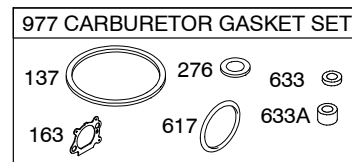

126T00

1319 WARNING LABEL

REQUIRED when replacing parts with warning labels affixed.

1058 OPERATOR'S MANUAL

1330 REPAIR MANUAL

1019 LABEL KIT

Illustrations cover a range of engines. Parts shown without corresponding text may not be used on your specific engine.
 3728-2 Assemblies include all parts shown in frames. 11/02/2011