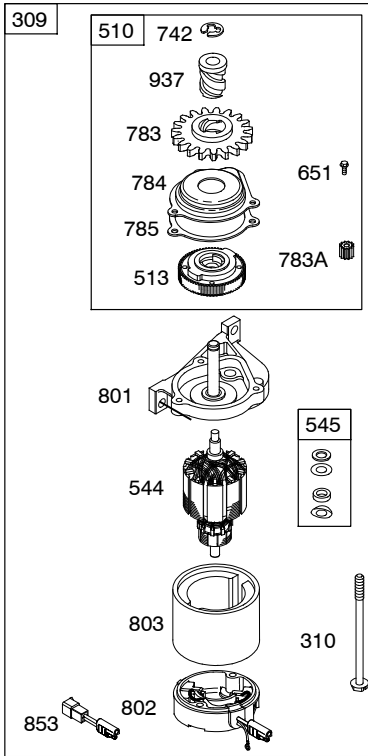

Illustrations cover a range of engines. Parts shown without corresponding text may not be used on your specific engine.
3728-7 Assemblies include all parts shown in frames. **11/02/2011**

126T00

REF. NO.	PART NO.	DESCRIPTION	REF. NO.	PART NO.	DESCRIPTION	REF. NO.	PART NO.	DESCRIPTION
1	590401	Cylinder Assembly (Used After Code Date 11063000). ----- Note ----- 697322 Cylinder Assembly (Used Before Code Date 11070100).	7	★~~799875~~	Gasket-Cylinder Head (Used After Code Date 11063000). ----- Note ----- 692249 Gasket-Cylinder Head (Used Before Code Date 11070100).	10	691125	Screw (Breather Assembly)
2	399269	Kit-Bushing/Seal (Magneto Side)	8	590395	Breather Assembly (Used After Code Date 11063000). ----- Note ----- 695250 Beather-Assembly (Used Before Code Date 11070100).	11	691781	Tube-Breather
3	★299819S	Seal-Oil (Magneto Side)				11B	691923	Tube-Breather
4	493279	Sump-Engine ----- Note ----- 498983 Sump-Engine Used on Type No(s). 0006, 0007, 0122, 0394.	9	★~~699472~~	Gasket-Breather (Used After Code Date 11063000). ----- Note ----- 699833 Gasket-Beather (Used Before Code Date 11070100).	12	★692232	Gasket-Crankcase (Cylinder Head)
5	590411	Head-Cylinder (Used After Code Date 11063000). ----- Note ----- 691160 Head-Cylinder (Used Before Code Date 11070100).				13	590422	Screw (Used After Code Date 11063000). ----- Note ----- 690912 Screw (Cylinder Head) (Used Before Code Date 11070100).
						15	691680	Plug-Oil Drain (Square Socket)

Illustrations cover a range of engines. Parts shown without corresponding text may not be used on your specific engine.