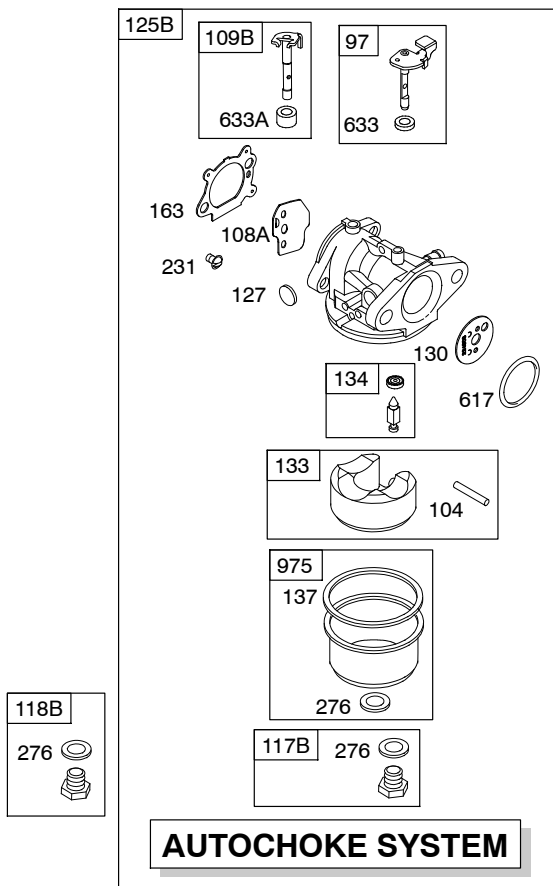

Illustrated Parts List

Model Series

126T00

TYPE NUMBERS
0004 through 7932.

TABLE OF CONTENTS

Air Cleaner	4
Blower Housing	7
Blower Housing/Shrouds	6
Camshaft	2
Carburetor	3
Controls	5
Crankshaft	2
Cylinder	2
Electric Starter	7
Electrical	5
Engine Sump	2
Exhaust System	4
Flywheel	7
Flywheel Brake	5
Fuel Supply	3
Governor Spring	5
Ignition	5
Kits/Gaskets	2 & 3
Lubrication	2
Piston Group	2
Rewind Starter	7
Valves	2

126T00

1319 WARNING LABEL

REQUIRED when replacing parts with warning labels affixed.

1058 OPERATOR'S MANUAL

1330 REPAIR MANUAL

1019 LABEL KIT

Illustrations cover a range of engines. Parts shown without corresponding text may not be used on your specific engine.
 3728-2 Assemblies include all parts shown in frames. 11/02/2011

Illustrations cover a range of engines. Parts shown without corresponding text may not be used on your specific engine.
3728-14 Assemblies include all parts shown in frames. 11/02/2011

REF. NO.	PART NO.	DESCRIPTION	REF. NO.	PART NO.	DESCRIPTION	REF. NO.	PART NO.	DESCRIPTION
127	●694468	Plug-Welch	133	398187	Float-Carburetor	187	791766	Line-Fuel (Cut to Required Length)
130	696564	Valve-Throttle	134	●398188	Kit-Needle/Seat	187A	791873	Line-Fuel (Molded)
		----- Note -----	137	●796610	Gasket-Float Bowl (1/8" Thick)	188	693399	Screw (Control Bracket)
		799466 Valve-Choke			----- Note -----	190	690940	Screw (Fuel Tank)
		Used on Type No(s).			693981 Gasket-Float Bowl (1/16" Thick)	202	691829	Link-Mechanical Governor
		3198, 3279, 3280,	146	690979	Key-Timing			
		3281, 6198, 6280,	163	●272653	Gasket-Air Cleaner			
		6281, 6679, 6683,						
		6706.						
130A	691203	Valve-Throttle						