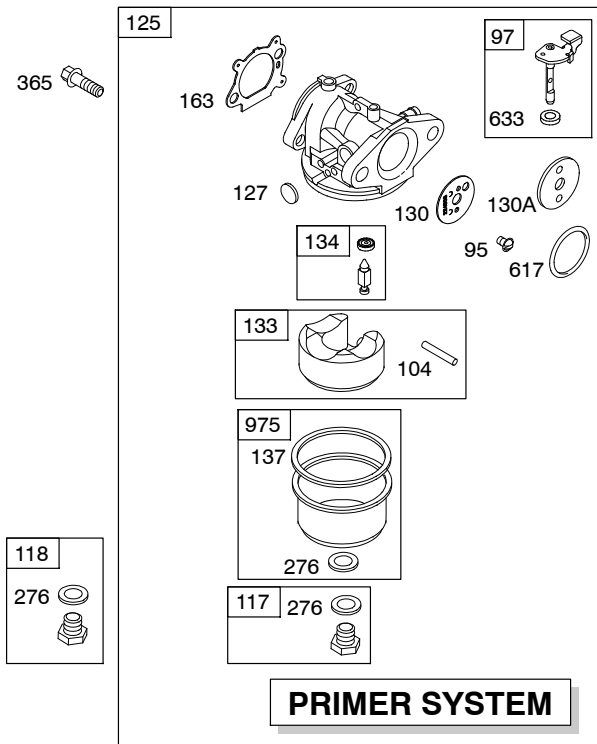

Illustrated Parts List

Model Series

126T00

TYPE NUMBERS
0004 through 7932.

TABLE OF CONTENTS

Air Cleaner	4
Blower Housing	7
Blower Housing/Shrouds	6
Camshaft	2
Carburetor	3
Controls	5
Crankshaft	2
Cylinder	2
Electric Starter	7
Electrical	5
Engine Sump	2
Exhaust System	4
Flywheel	7
Flywheel Brake	5
Fuel Supply	3
Governor Spring	5
Ignition	5
Kits/Gaskets	2 & 3
Lubrication	2
Piston Group	2
Rewind Starter	7
Valves	2

126T00

1319 WARNING LABEL

REQUIRED when replacing parts with warning labels affixed.

1058 OPERATOR'S MANUAL

1330 REPAIR MANUAL

1019 LABEL KIT

Illustrations cover a range of engines. Parts shown without corresponding text may not be used on your specific engine.
 3728-2 Assemblies include all parts shown in frames. 11/02/2011

Illustrations cover a range of engines. Parts shown without corresponding text may not be used on your specific engine.
3728-14 Assemblies include all parts shown in frames. 11/02/2011

REF. NO.	PART NO.	DESCRIPTION	REF. NO.	PART NO.	DESCRIPTION	REF. NO.	PART NO.	DESCRIPTION
127	●694468	Plug-Welch	133	398187	Float-Carburetor	187	791766	Line-Fuel (Cut to Required Length)
130	696564	Valve-Throttle	134	●398188	Kit-Needle/Seat	187A	791873	Line-Fuel (Molded)
		----- Note -----	137	●796610	Gasket-Float Bowl (1/8" Thick)	188	693399	Screw (Control Bracket)
		799466 Valve-Choke			----- Note -----	190	690940	Screw (Fuel Tank)
		Used on Type No(s).			693981 Gasket-Float Bowl (1/16" Thick)	202	691829	Link-Mechanical Governor
		3198, 3279, 3280,	146	690979	Key-Timing			
		3281, 6198, 6280,	163	●272653	Gasket-Air Cleaner			
		6281, 6679, 6683,						
		6706.						
130A	691203	Valve-Throttle						