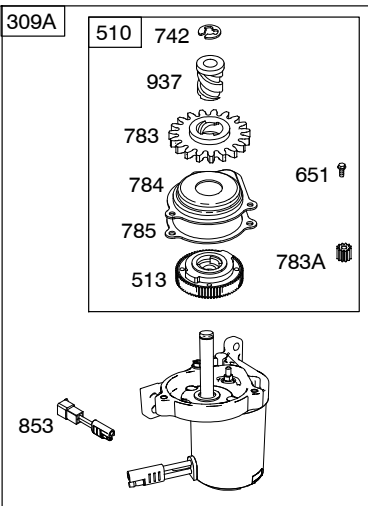

Illustrations cover a range of engines. Parts shown without corresponding text may not be used on your specific engine.
3728-4 Assemblies include all parts shown in frames. **11/02/2011**

Illustrations cover a range of engines. Parts shown without corresponding text may not be used on your specific engine.
3728-5 Assemblies include all parts shown in frames. **11/02/2011**

126T00

Illustrations cover a range of engines. Parts shown without corresponding text may not be used on your specific engine.
3728-6 Assemblies include all parts shown in frames. 11/02/2011

Illustrations cover a range of engines. Parts shown without corresponding text may not be used on your specific engine.
3728-7 Assemblies include all parts shown in frames. **11/02/2011**

Illustrations cover a range of engines. Parts shown without corresponding text may not be used on your specific engine.
3728-14 Assemblies include all parts shown in frames. 11/02/2011

REF. NO.	PART NO.	DESCRIPTION	REF. NO.	PART NO.	DESCRIPTION	REF. NO.	PART NO.	DESCRIPTION
127	●694468	Plug-Welch	133	398187	Float-Carburetor	187	791766	Line-Fuel (Cut to Required Length)
130	696564	Valve-Throttle	134	●398188	Kit-Needle/Seat	187A	791873	Line-Fuel (Molded)
		----- Note -----	137	●796610	Gasket-Float Bowl (1/8" Thick)	188	693399	Screw (Control Bracket)
		799466 Valve-Choke			----- Note -----	190	690940	Screw (Fuel Tank)
		Used on Type No(s).			693981 Gasket-Float Bowl (1/16" Thick)	202	691829	Link-Mechanical Governor
		3198, 3279, 3280,	146	690979	Key-Timing			
		3281, 6198, 6280,	163	●272653	Gasket-Air Cleaner			
		6281, 6679, 6683,						
		6706.						
130A	691203	Valve-Throttle						