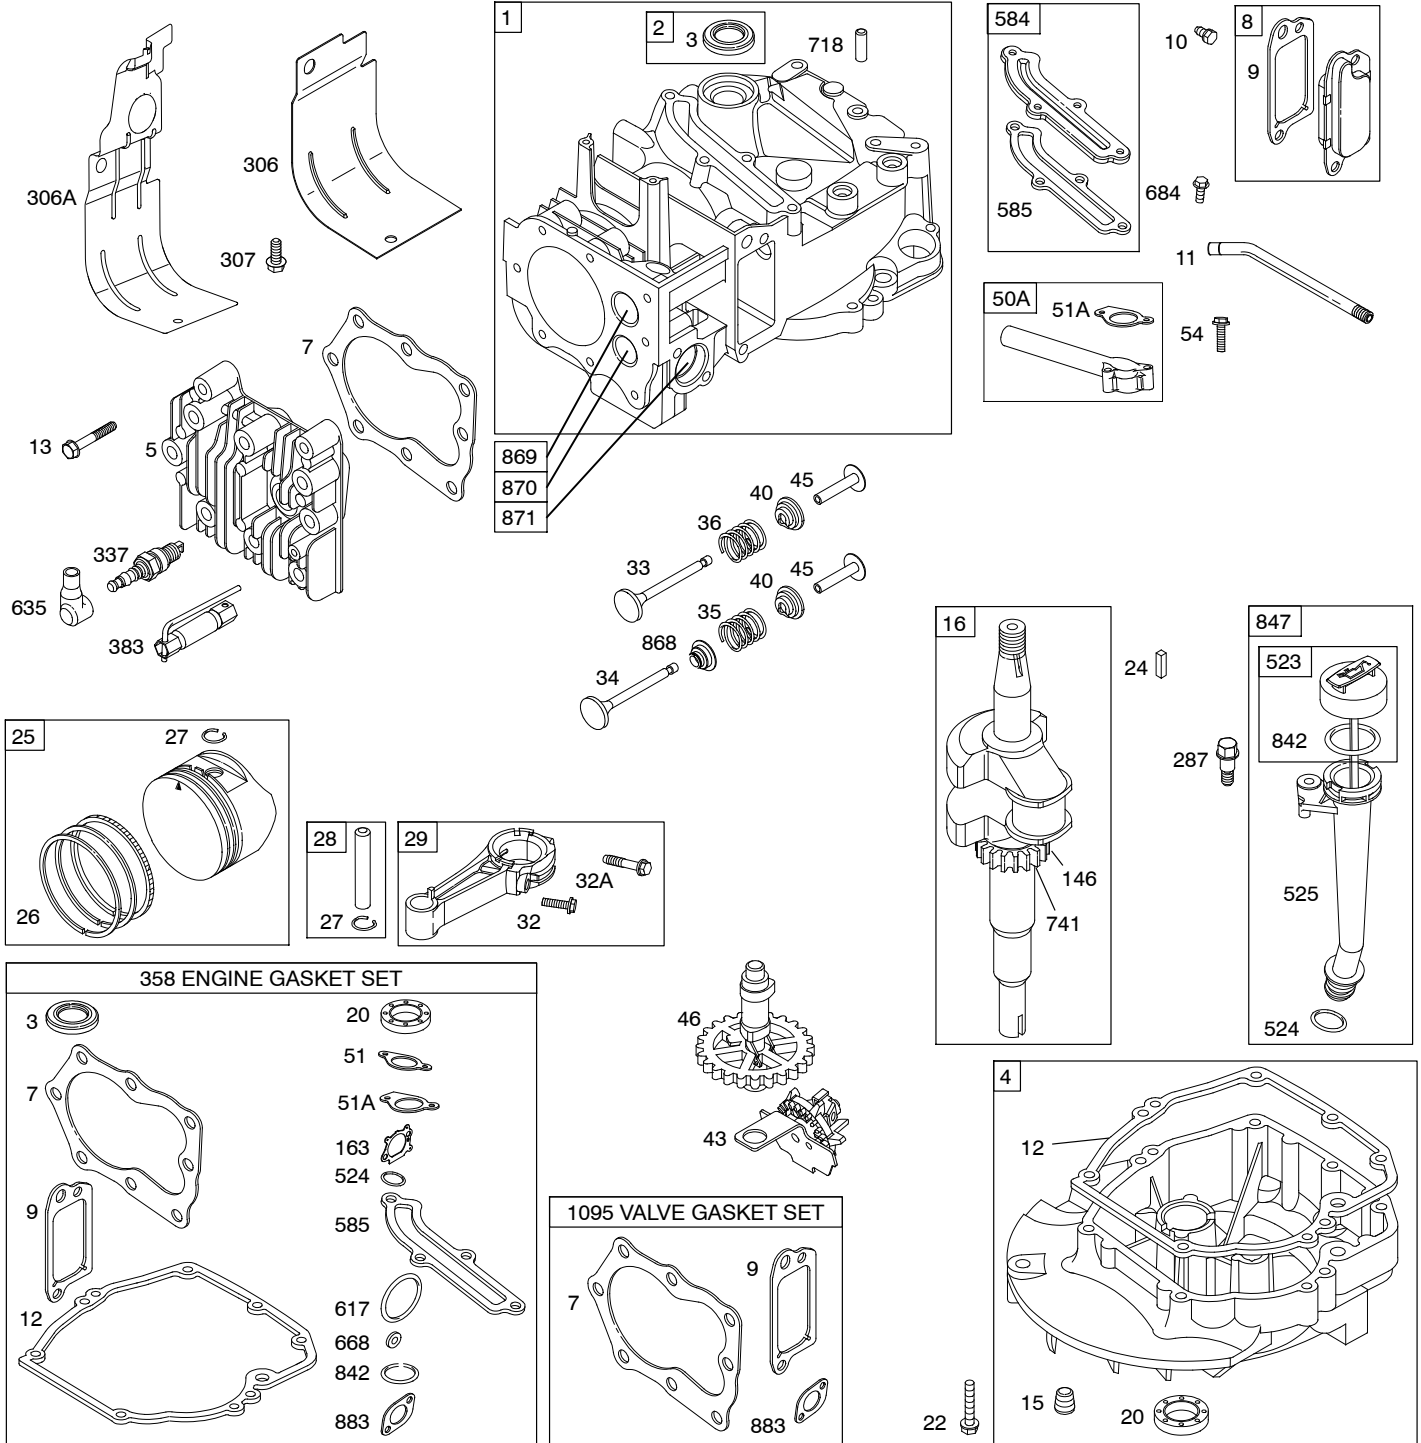

Illustrated Parts List

Model Series

126T00

TYPE NUMBERS
0004 through 7932.

TABLE OF CONTENTS

Air Cleaner	4
Blower Housing	7
Blower Housing/Shrouds	6
Camshaft	2
Carburetor	3
Controls	5
Crankshaft	2
Cylinder	2
Electric Starter	7
Electrical	5
Engine Sump	2
Exhaust System	4
Flywheel	7
Flywheel Brake	5
Fuel Supply	3
Governor Spring	5
Ignition	5
Kits/Gaskets	2 & 3
Lubrication	2
Piston Group	2
Rewind Starter	7
Valves	2

126T00

1319 WARNING LABEL

REQUIRED when replacing parts with warning labels affixed.

1058 OPERATOR'S MANUAL

1330 REPAIR MANUAL

1019 LABEL KIT

Illustrations cover a range of engines. Parts shown without corresponding text may not be used on your specific engine.
 3728-2 Assemblies include all parts shown in frames. 11/02/2011