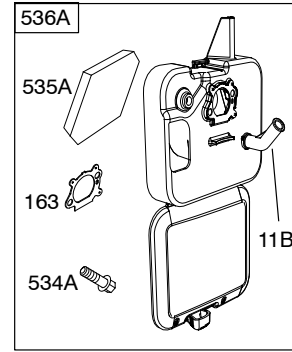

126T00

1319 WARNING LABEL

REQUIRED when replacing parts with warning labels affixed.

1058 OPERATOR'S MANUAL

1330 REPAIR MANUAL

1019 LABEL KIT

Illustrations cover a range of engines. Parts shown without corresponding text may not be used on your specific engine.
 3728-2 Assemblies include all parts shown in frames. 11/02/2011

Illustrations cover a range of engines. Parts shown without corresponding text may not be used on your specific engine.
3728-4 Assemblies include all parts shown in frames. **11/02/2011**

Illustrations cover a range of engines. Parts shown without corresponding text may not be used on your specific engine.
3728-5 Assemblies include all parts shown in frames. **11/02/2011**

Illustrations cover a range of engines. Parts shown without corresponding text may not be used on your specific engine.
3728-14 Assemblies include all parts shown in frames. 11/02/2011

REF. NO.	PART NO.	DESCRIPTION	REF. NO.	PART NO.	DESCRIPTION	REF. NO.	PART NO.	DESCRIPTION
127	●694468	Plug-Welch	133	398187	Float-Carburetor	187	791766	Line-Fuel (Cut to Required Length)
130	696564	Valve-Throttle	134	●398188	Kit-Needle/Seat	187A	791873	Line-Fuel (Molded)
		----- Note -----	137	●796610	Gasket-Float Bowl (1/8" Thick)	188	693399	Screw (Control Bracket)
		799466 Valve-Choke			----- Note -----	190	690940	Screw (Fuel Tank)
		Used on Type No(s).			693981 Gasket-Float Bowl (1/16" Thick)	202	691829	Link-Mechanical Governor
		3198, 3279, 3280,	146	690979	Key-Timing			
		3281, 6198, 6280,	163	●272653	Gasket-Air Cleaner			
		6281, 6679, 6683,						
		6706.						
130A	691203	Valve-Throttle						