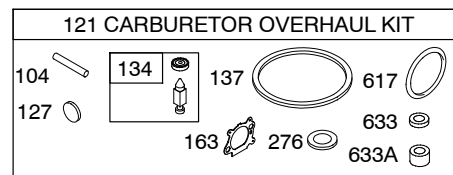

126T00

1319 WARNING LABEL

REQUIRED when replacing parts with warning labels affixed.

1058 OPERATOR'S MANUAL

1330 REPAIR MANUAL

1019 LABEL KIT

Illustrations cover a range of engines. Parts shown without corresponding text may not be used on your specific engine.
 3728-2 Assemblies include all parts shown in frames. 11/02/2011