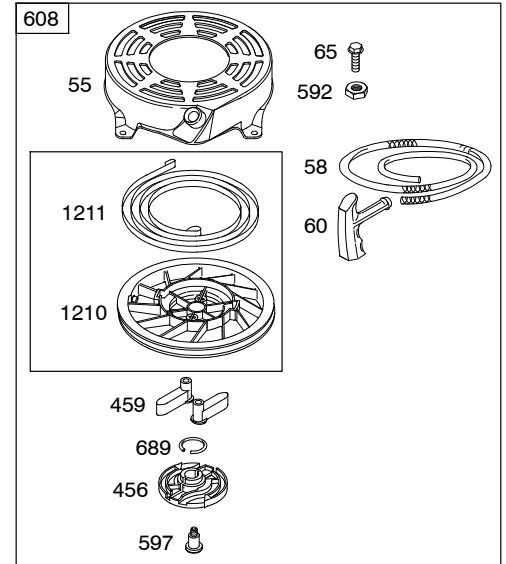

Illustrations cover a range of engines. Parts shown without corresponding text may not be used on your specific engine.
3728-7 Assemblies include all parts shown in frames. **11/02/2011**

126T00

REF. NO.	PART NO.	DESCRIPTION	REF. NO.	PART NO.	DESCRIPTION	REF. NO.	PART NO.	DESCRIPTION
1	590401	Cylinder Assembly (Used After Code Date 11063000). ----- Note ----- 697322 Cylinder Assembly (Used Before Code Date 11070100).	7	★~~799875~~	Gasket-Cylinder Head (Used After Code Date 11063000). ----- Note ----- 692249 Gasket-Cylinder Head (Used Before Code Date 11070100).	10	691125	Screw (Breather Assembly)
2	399269	Kit-Bushing/Seal (Magneto Side)	8	590395	Breather Assembly (Used After Code Date 11063000). ----- Note ----- 695250 Beather-Assembly (Used Before Code Date 11070100).	11	691781	Tube-Breather
3	★299819S	Seal-Oil (Magneto Side)				11B	691923	Tube-Breather
4	493279	Sump-Engine ----- Note ----- 498983 Sump-Engine Used on Type No(s). 0006, 0007, 0122, 0394.	9	★~~699472~~	Gasket-Breather (Used After Code Date 11063000). ----- Note ----- 699833 Gasket-Beather (Used Before Code Date 11070100).	12	★692232	Gasket-Crankcase (Cylinder Head)
5	590411	Head-Cylinder (Used After Code Date 11063000). ----- Note ----- 691160 Head-Cylinder (Used Before Code Date 11070100).				13	590422	Screw (Used After Code Date 11063000). ----- Note ----- 690912 Screw (Cylinder Head) (Used Before Code Date 11070100).
						15	691680	Plug-Oil Drain (Square Socket)

Illustrations cover a range of engines. Parts shown without corresponding text may not be used on your specific engine.