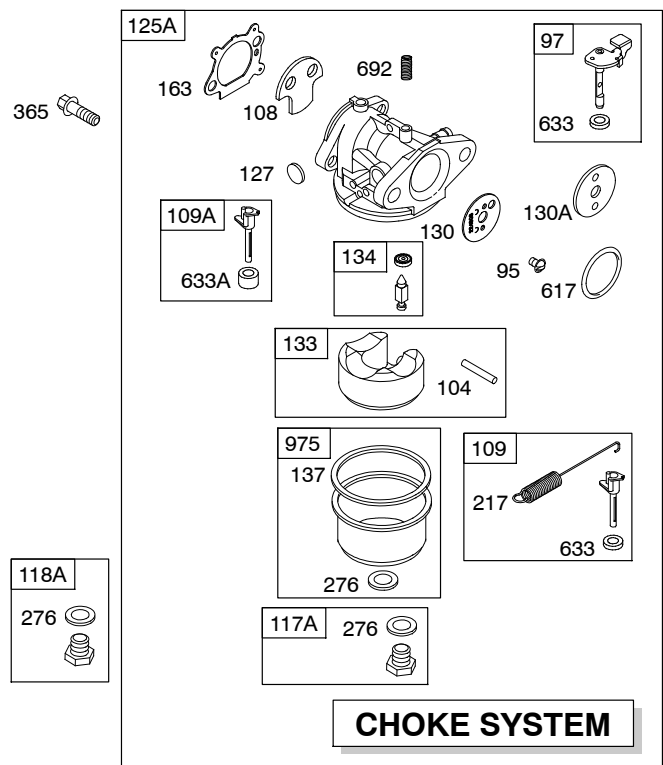

Illustrated Parts List

Model Series

126T00

TYPE NUMBERS
0004 through 7932.

TABLE OF CONTENTS

Air Cleaner	4
Blower Housing	7
Blower Housing/Shrouds	6
Camshaft	2
Carburetor	3
Controls	5
Crankshaft	2
Cylinder	2
Electric Starter	7
Electrical	5
Engine Sump	2
Exhaust System	4
Flywheel	7
Flywheel Brake	5
Fuel Supply	3
Governor Spring	5
Ignition	5
Kits/Gaskets	2 & 3
Lubrication	2
Piston Group	2
Rewind Starter	7
Valves	2

126T00

1319 WARNING LABEL

REQUIRED when replacing parts with warning labels affixed.

1058 OPERATOR'S MANUAL

1330 REPAIR MANUAL

1019 LABEL KIT

Illustrations cover a range of engines. Parts shown without corresponding text may not be used on your specific engine.
 3728-2 Assemblies include all parts shown in frames. 11/02/2011

Illustrations cover a range of engines. Parts shown without corresponding text may not be used on your specific engine.
3728-14 Assemblies include all parts shown in frames. 11/02/2011

REF. NO.	PART NO.	DESCRIPTION	REF. NO.	PART NO.	DESCRIPTION	REF. NO.	PART NO.	DESCRIPTION
127	●694468	Plug-Welch	133	398187	Float-Carburetor	187	791766	Line-Fuel (Cut to Required Length)
130	696564	Valve-Throttle	134	●398188	Kit-Needle/Seat	187A	791873	Line-Fuel (Molded)
		----- Note -----	137	●796610	Gasket-Float Bowl (1/8" Thick)	188	693399	Screw (Control Bracket)
		799466 Valve-Choke			----- Note -----	190	690940	Screw (Fuel Tank)
		Used on Type No(s).			693981 Gasket-Float Bowl (1/16" Thick)	202	691829	Link-Mechanical Governor
		3198, 3279, 3280,	146	690979	Key-Timing			
		3281, 6198, 6280,	163	●272653	Gasket-Air Cleaner			
		6281, 6679, 6683,						
		6706.						
130A	691203	Valve-Throttle						