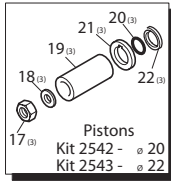

Special Parts / Kits

Code	Description	Qty.
AR2778	Viton water seals ø20	1
AR2779	Viton water seals ø22	1
AR980069	Packing extractor	1
AR2748	Rail kit 1-1/4" - 2 Rails - 4 Bolts - 4 Washers	1

Pos	Code	Description	Qty.	Pos	Code	Description	Qty.
1	AR1940260	Head bolt M10x80	(442 in/lbs) 8	28	AR850370	Bolt M8x16	(217 in/lbs) 8
2	AR650530	Washer	8	29	AR1140410	Bearing	2
3	AR1940140	Valve cap	(602 in/lbs) 6	30	AR1940050	Con-rod	(89 in/lbs) 3
4	AR1941970	Valve cap 1/4" threaded	(602 in/lbs) 1	31	AR1940530	Crankshaft 24mm	● 1
5	AR1140450	O-Ring ø20.24x2.62	12	32	AR1940190	Crankshaft 24mm	○ 1
6	AR1949050	Complete valve	6	33	AR1940170	Crankshaft 24mm	■ 1
7	AR1940021	Pump head	● 1	34	AR1940160	Crankshaft 24mm	▲ 1
8	AR550350	O-Ring ø23.81x2.62	1	35	AR650250	Key	1
9	AR1140300	Plug 3/4"G	1	36	AR1941330	Pump housing	1
10	AR1980740	Plug 3/8"G	3	37	AR1140370	Vented oil cap	1
11	AR740290	O-Ring ø14x1.78	3	38	AR1260250	Oil sight glass	1
12	AR1940440	High pressure packing w/ring ø20	3	39	AR1260430	Snap ring	1
13	AR1940270	High pressure packing w/ring ø22	3	40	AR1940410	O-Ring ø132x3	1
14	AR1940430	Front piston guide ø20	3	41	AR1200430	Bolt M6x16	(89 in/lbs) 6
15	AR1940200	Front piston guide ø22	3	42	AR1949010	Compete cover	1
16	AR1940470	Low pressure seal ø20	3	43	AR1780690	Contrast disc	1
17	AR1940480	Low pressure seal ø22	3	44	AR1140450	O-Ring ø20.24x2.62	1
18	AR1940450	Rear piston guide ø20	3	45	AR820680	Oil seal	1
19	AR1940460	Rear piston guide ø22	3	46	AR1940560	Oil seal	3
20	AR820490	O-Ring ø34.65x1.78	3	47	AR1940370	Rail 1-1/4"	2
21	AR1940570	Nut (106 in/lbs) 3	3	48	AR1940380	Bolt	4
22	AR1940580	Washer- Copper	3	49	AR200231	Washer	4
23	AR1420430	Piston ø20	3	50	AR1941240	Open bearing support	1
24	AR1420120	Piston ø22	3	51	AR1941220	Split O-Ring	3
25	AR880840	O-Ring ø9.25x1.78	3	52	AR1949200	Complete pump head ● 1	1
26	AR960460	Slinger	3	53	AR1949202	Complete pump head ▲ 1	1
27	AR1940120	Back-up ring	3	54	AR1949203	Complete pump head ◆ 1	1
28	AR1940070	Guiding piston	3	55	AR1941270	Oil sight glass	1
29	AR1940060	Piston pin	3	56	AR100410	O-Ring ø34.6x2.62	1
30	AR1941380	O-Ring ø66.34x2.62	2	57	AR1941260	Contrast disc	1
31	AR1941390	Shim 0.05mm	1-3	58	AR1941290	Seal	1
32	AR1941400	Shim 0.10mm	1-3	59	AR1380510	Lockwasher	6
33	AR1941410	Shim 0.19mm	1-3	60	AR1381550	Con-rod bolt	6
34	AR1941420	Shim 0.25mm	1-3				
35	AR1949011	Side cover w/sight glass	1				

Legend			
ø 20	ø 20	ø 20	ø 22
For ●	For ■	For ▲	For ◆
XWA4G20	XWA7G22	XWA8G19	XWA9G16
XWA4G30	XWA7G32	XWA8G29	XWA9G24
XWA4G40	XWA7G35	XWA8G35	XWA9G30
	XW A7G40		
For ○			
XWA5.5G22			
XWA5.5G30			
XWA5.5G40