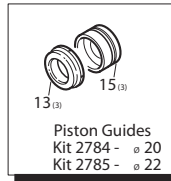

Special Parts / Kits

Code	Description	Qty.
AR2778	Viton water seals ø20	1
AR2779	Viton water seals ø22	1
AR980069	Packing extractor	1
AR2748	Rail kit 1-1/4" - 2 Rails - 4 Bolts - 4 Washers	1

Pos	Code	Description	Qty.	Pos	Code	Description	Qty.
1	AR1940260	Head bolt M10x80	(442 in/lbs) 8	28	AR850370	Bolt M8x16	(217 in/lbs) 8
2	AR650530	Washer	8	29	AR1140410	Bearing	2
3	AR1940140	Valve cap	(602 in/lbs) 6	30	AR1940050	Con-rod	(89 in/lbs) 3
4	AR1941970	Valve cap 1/4" threaded	(602 in/lbs) 1	31	AR1940530	Crankshaft 24mm	● 1
5	AR1140450	O-Ring ø20.24x2.62	12	32	AR1940190	Crankshaft 24mm	○ 1
6	AR1949050	Complete valve	6	33	AR1940170	Crankshaft 24mm	■ 1
7	AR1940021	Pump head	● 1	34	AR1940160	Crankshaft 24mm	▲ 1
8	AR550350	O-Ring ø23.81x2.62	1	35	AR650250	Key	1
9	AR1140300	Plug 3/4"G	1	36	AR1941330	Pump housing	1
10	AR1980740	Plug 3/8"G	3	37	AR1140370	Vented oil cap	1
11	AR740290	O-Ring ø14x1.78	3	38	AR1260250	Oil sight glass	1
12	AR1940440	High pressure packing w/ring ø20	3	39	AR1260430	Snap ring	1
13	AR1940270	High pressure packing w/ring ø22	3	40	AR1940410	O-Ring ø132x3	1
14	AR1940430	Front piston guide ø20	3	41	AR1200430	Bolt M6x16	(89 in/lbs) 6
15	AR1940200	Front piston guide ø22	3	42	AR1949010	Compete cover	1
16	AR1940470	Low pressure seal ø20	3	43	AR1780690	Contrast disc	1
17	AR1940480	Low pressure seal ø22	3	44	AR1140450	O-Ring ø20.24x2.62	1
18	AR1940450	Rear piston guide ø20	3	45	AR820680	Oil seal	1
19	AR1940460	Rear piston guide ø22	3	46	AR1940560	Oil seal	3
20	AR820490	O-Ring ø34.65x1.78	3	47	AR1940370	Rail 1-1/4"	2
21	AR1940570	Nut (106 in/lbs) 3	3	48	AR1940380	Bolt	4
22	AR1940580	Washer- Copper	3	49	AR200231	Washer	4
23	AR1420430	Piston ø20	3	50	AR1941240	Open bearing support	1
24	AR1420120	Piston ø22	3	51	AR1941220	Split O-Ring	3
25	AR880840	O-Ring ø9.25x1.78	3	52	AR1949200	Complete pump head ● 1	1
26	AR960460	Slinger	3	53	AR1949202	Complete pump head ▲ 1	1
27	AR1940120	Back-up ring	3	54	AR1949203	Complete pump head ◆ 1	1
28	AR1940070	Guiding piston	3	55	AR1941270	Oil sight glass	1
29	AR1940060	Piston pin	3	56	AR100410	O-Ring ø34.6x2.62	1
30	AR1941380	O-Ring ø66.34x2.62	2	57	AR1941260	Contrast disc	1
31	AR1941390	Shim 0.05mm	1-3	58	AR1941290	Seal	1
32	AR1941400	Shim 0.10mm	1-3	59	AR1380510	Lockwasher	6
33	AR1941410	Shim 0.19mm	1-3	60	AR1381550	Con-rod bolt	6
34	AR1941420	Shim 0.25mm	1-3				
35	AR1949011	Side cover w/sight glass	1				

Legend			
ø 20	ø 20	ø 20	ø 22
For ●	For ■	For ▲	For ◆
XWA4G20	XWA7G22	XWA8G19	XWA9G16
XWA4G30	XWA7G32	XWA8G29	XWA9G24
XWA4G40	XWA7G35	XWA8G35	XWA9G30
	XW A7G40		
For ○			
XWA5.5G22			
XWA5.5G30			
XWA5.5G40