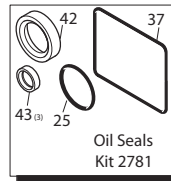

Special Parts / Kits

Code	Description	Qty.
AR2778	Viton water seals ø20	1
AR2779	Viton water seals ø22	1
AR980069	Packing extractor	1
AR2748	Rail kit 1-1/4" - 2 Rails - 4 Bolts - 4 Washers	1

Pos	Code	Description	Qty.	Pos	Code	Description	Qty.
1	AR1940260	Head bolt M10x80	(442 in/lbs) 8	28	AR850370	Bolt M8x16	(217 in/lbs) 8
2	AR650530	Washer	8	29	AR1140410	Bearing	2
3	AR1940140	Valve cap	(602 in/lbs) 6	30	AR1940050	Con-rod	(89 in/lbs) 3
4	AR1941970	Valve cap 1/4" threaded	(602 in/lbs) 1	31	AR1940530	Crankshaft 24mm	● 1
5	AR1140450	O-Ring ø20.24x2.62	12	32	AR1940190	Crankshaft 24mm	○ 1
6	AR1949050	Complete valve	6	33	AR1940170	Crankshaft 24mm	■ 1
7	AR1940021	Pump head	● 1	34	AR1940160	Crankshaft 24mm	▲ 1
8	AR550350	O-Ring ø23.81x2.62	1	35	AR650250	Key	1
9	AR1140300	Plug 3/4"G	1	36	AR1941330	Pump housing	1
10	AR1980740	Plug 3/8"G	3	37	AR1140370	Vented oil cap	1
11	AR740290	O-Ring ø14x1.78	3	38	AR1260250	Oil sight glass	1
12	AR1940440	High pressure packing w/ring ø20	3	39	AR1260430	Snap ring	1
13	AR1940270	High pressure packing w/ring ø22	3	40	AR1940410	O-Ring ø132x3	1
14	AR1940430	Front piston guide ø20	3	41	AR1200430	Bolt M6x16	(89 in/lbs) 6
15	AR1940200	Front piston guide ø22	3	42	AR1949010	Compete cover	1
16	AR1940470	Low pressure seal ø20	3	43	AR1780690	Contrast disc	1
17	AR1940480	Low pressure seal ø22	3	44	AR1140450	O-Ring ø20.24x2.62	1
18	AR1940450	Rear piston guide ø20	3	45	AR820680	Oil seal	1
19	AR1940460	Rear piston guide ø22	3	46	AR1940560	Oil seal	3
20	AR820490	O-Ring ø34.65x1.78	3	47	AR1940370	Rail 1-1/4"	2
21	AR1940570	Nut (106 in/lbs) 3	3	48	AR1940380	Bolt	4
22	AR1940580	Washer- Copper	3	49	AR200231	Washer	4
23	AR1420430	Piston ø20	3	50	AR1941240	Open bearing support	1
24	AR1420120	Piston ø22	3	51	AR1941220	Split O-Ring	3
25	AR880840	O-Ring ø9.25x1.78	3	52	AR1949200	Complete pump head ● 1	1
26	AR960460	Slinger	3	53	AR1949202	Complete pump head ▲ 1	1
27	AR1940120	Back-up ring	3	54	AR1949203	Complete pump head ◆ 1	1
28	AR1940070	Guiding piston	3	55	AR1941270	Oil sight glass	1
29	AR1940060	Piston pin	3	56	AR100410	O-Ring ø34.6x2.62	1
30	AR1941380	O-Ring ø66.34x2.62	2	57	AR1941260	Contrast disc	1
31	AR1941390	Shim 0.05mm	1-3	58	AR1941290	Seal	1
32	AR1941400	Shim 0.10mm	1-3	59	AR1380510	Lockwasher	6
33	AR1941410	Shim 0.19mm	1-3	60	AR1381550	Con-rod bolt	6
34	AR1941420	Shim 0.25mm	1-3				
35	AR1949011	Side cover w/sight glass	1				

Legend			
ø 20	ø 20	ø 20	ø 22
For ●	For ■	For ▲	For ◆
XWA4G20	XWA7G22	XWA8G19	XWA9G16
XWA4G30	XWA7G32	XWA8G29	XWA9G24
XWA4G40	XWA7G35	XWA8G35	XWA9G30
	XW A7G40		
For ○			
XWA5.5G22			
XWA5.5G30			
XWA5.5G40