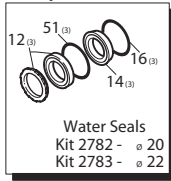

Special Parts / Kits

Code	Description	Qty.
AR2778	Viton water seals ø20	1
AR2779	Viton water seals ø22	1
AR980069	Packing extractor	1
AR2748	Rail kit 1-1/4" - 2 Rails - 4 Bolts - 4 Washers	1

Pos	Code	Description	Qty.	Pos	Code	Description	Qty.
1	AR1940260	Head bolt M10x80	(442 in/lbs) 8	28	AR850370	Bolt M8x16	(217 in/lbs) 8
2	AR650530	Washer	8	29	AR1140410	Bearing	2
3	AR1940140	Valve cap	(602 in/lbs) 6	30	AR1940050	Con-rod	(89 in/lbs) 3
4	AR1941970	Valve cap 1/4" threaded	(602 in/lbs) 1	31	AR1940530	Crankshaft 24mm	● 1
5	AR1140450	O-Ring ø20.24x2.62	12	32	AR1940190	Crankshaft 24mm	○ 1
6	AR1949050	Complete valve	6	33	AR1940170	Crankshaft 24mm	■ 1
7	AR1940021	Pump head	● 1	34	AR1940160	Crankshaft 24mm	▲ 1
8	AR550350	O-Ring ø23.81x2.62	1	35	AR650250	Key	1
9	AR1140300	Plug 3/4"G	1	36	AR1941330	Pump housing	1
10	AR1980740	Plug 3/8"G	3	37	AR1140370	Vented oil cap	1
11	AR740290	O-Ring ø14x1.78	3	38	AR1260250	Oil sight glass	1
12	AR1940440	High pressure packing w/ring ø20	3	39	AR1260430	Snap ring	1
13	AR1940270	High pressure packing w/ring ø22	3	40	AR1940410	O-Ring ø132x3	1
14	AR1940430	Front piston guide ø20	3	41	AR1200430	Bolt M6x16	(89 in/lbs) 6
15	AR1940200	Front piston guide ø22	3	42	AR1949010	Compete cover	1
16	AR1940470	Low pressure seal ø20	3	43	AR1780690	Contrast disc	1
17	AR1940480	Low pressure seal ø22	3	44	AR1140450	O-Ring ø20.24x2.62	1
18	AR1940450	Rear piston guide ø20	3	45	AR820680	Oil seal	1
19	AR1940460	Rear piston guide ø22	3	46	AR1940560	Oil seal	3
20	AR820490	O-Ring ø34.65x1.78	3	47	AR1940370	Rail 1-1/4"	2
21	AR1940570	Nut (106 in/lbs) 3	3	48	AR1940380	Bolt	4
22	AR1940580	Washer- Copper	3	49	AR200231	Washer	4
23	AR1420430	Piston ø20	3	50	AR1941240	Open bearing support	1
24	AR1420120	Piston ø22	3	51	AR1941220	Split O-Ring	3
25	AR880840	O-Ring ø9.25x1.78	3	52	AR1949200	Complete pump head ● 1	1
26	AR960460	Slinger	3	53	AR1949202	Complete pump head ▲ 1	1
27	AR1940120	Back-up ring	3	54	AR1949203	Complete pump head ◆ 1	1
28	AR1940070	Guiding piston	3	55	AR1941270	Oil sight glass	1
29	AR1940060	Piston pin	3	56	AR100410	O-Ring ø34.6x2.62	1
30	AR1941380	O-Ring ø66.34x2.62	2	57	AR1941260	Contrast disc	1
31	AR1941390	Shim 0.05mm	1-3	58	AR1941290	Seal	1
32	AR1941400	Shim 0.10mm	1-3	59	AR1380510	Lockwasher	6
33	AR1941410	Shim 0.19mm	1-3	60	AR1381550	Con-rod bolt	6
34	AR1941420	Shim 0.25mm	1-3				
35	AR1949011	Side cover w/sight glass	1				

Legend			
ø 20	ø 20	ø 20	ø 22
For ●	For ■	For ▲	For ◆
XWA4G20	XWA7G22	XWA8G19	XWA9G16
XWA4G30	XWA7G32	XWA8G29	XWA9G24
XWA4G40	XWA7G35	XWA8G35	XWA9G30
	XW A7G40		
For ○			
XWA5.5G22			
XWA5.5G30			
XWA5.5G40