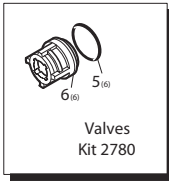

Special Parts / Kits

Code	Description	Qty.
AR2778	Viton water seals ø20	1
AR2779	Viton water seals ø22	1
AR980069	Packing extractor	1
AR2748	Rail kit 1-1/4" - 2 Rails - 4 Bolts - 4 Washers	1

Pos	Code	Description	Qty.	Pos	Code	Description	Qty.
1	AR1940260	Head bolt M10x80	(442 in/lbs) 8	28	AR850370	Bolt M8x16	(217 in/lbs) 8
2	AR650530	Washer	8	29	AR1140410	Bearing	2
3	AR1940140	Valve cap	(602 in/lbs) 6	30	AR1940050	Con-rod	(89 in/lbs) 3
4	AR1941970	Valve cap 1/4" threaded	(602 in/lbs) 1	31	AR1940530	Crankshaft 24mm	● 1
5	AR1140450	O-Ring ø20.24x2.62	12	32	AR1940190	Crankshaft 24mm	○ 1
6	AR1949050	Complete valve	6	33	AR1940170	Crankshaft 24mm	■ 1
7	AR1940021	Pump head	● 1	34	AR1940160	Crankshaft 24mm	▲ 1
8	AR550350	O-Ring ø23.81x2.62	1	35	AR650250	Key	1
9	AR1140300	Plug 3/4"G	1	36	AR1941330	Pump housing	1
10	AR1980740	Plug 3/8"G	3	37	AR1140370	Vented oil cap	1
11	AR740290	O-Ring ø14x1.78	3	38	AR1260250	Oil sight glass	1
12	AR1940440	High pressure packing w/ring ø20	3	39	AR1260430	Snap ring	1
13	AR1940270	High pressure packing w/ring ø22	3	40	AR1940410	O-Ring ø132x3	1
14	AR1940430	Front piston guide ø20	3	41	AR1200430	Bolt M6x16	(89 in/lbs) 6
15	AR1940200	Front piston guide ø22	3	42	AR1949010	Compete cover	1
16	AR1940470	Low pressure seal ø20	3	43	AR1780690	Contrast disc	1
17	AR1940480	Low pressure seal ø22	3	44	AR1140450	O-Ring ø20.24x2.62	1
18	AR1940450	Rear piston guide ø20	3	45	AR820680	Oil seal	1
19	AR1940460	Rear piston guide ø22	3	46	AR1940560	Oil seal	3
20	AR820490	O-Ring ø34.65x1.78	3	47	AR1940370	Rail 1-1/4"	2
21	AR1940570	Nut (106 in/lbs) 3	3	48	AR1940380	Bolt	4
22	AR1940580	Washer- Copper	3	49	AR200231	Washer	4
23	AR1420430	Piston ø20	3	50	AR1941240	Open bearing support	1
24	AR1420120	Piston ø22	3	51	AR1941220	Split O-Ring	3
25	AR880840	O-Ring ø9.25x1.78	3	52	AR1949200	Complete pump head ● 1	1
26	AR960460	Slinger	3	53	AR1949202	Complete pump head ▲ 1	1
27	AR1940120	Back-up ring	3	54	AR1949203	Complete pump head ◆ 1	1
28	AR1940070	Guiding piston	3	55	AR1941270	Oil sight glass	1
29	AR1940060	Piston pin	3	56	AR100410	O-Ring ø34.6x2.62	1
30	AR1941380	O-Ring ø66.34x2.62	2	57	AR1941260	Contrast disc	1
31	AR1941390	Shim 0.05mm	1-3	58	AR1941290	Seal	1
32	AR1941400	Shim 0.10mm	1-3	59	AR1380510	Lockwasher	6
33	AR1941410	Shim 0.19mm	1-3	60	AR1381550	Con-rod bolt	6
34	AR1941420	Shim 0.25mm	1-3				
35	AR1949011	Side cover w/sight glass	1				

Legend			
ø 20	ø 20	ø 20	ø 22
For ●	For ■	For ▲	For ◆
XWA4G20	XWA7G22	XWA8G19	XWA9G16
XWA4G30	XWA7G32	XWA8G29	XWA9G24
XWA4G40	XWA7G35	XWA8G35	XWA9G30
	XW A7G40		
For ○			
XWA5.5G22			
XWA5.5G30			
XWA5.5G40